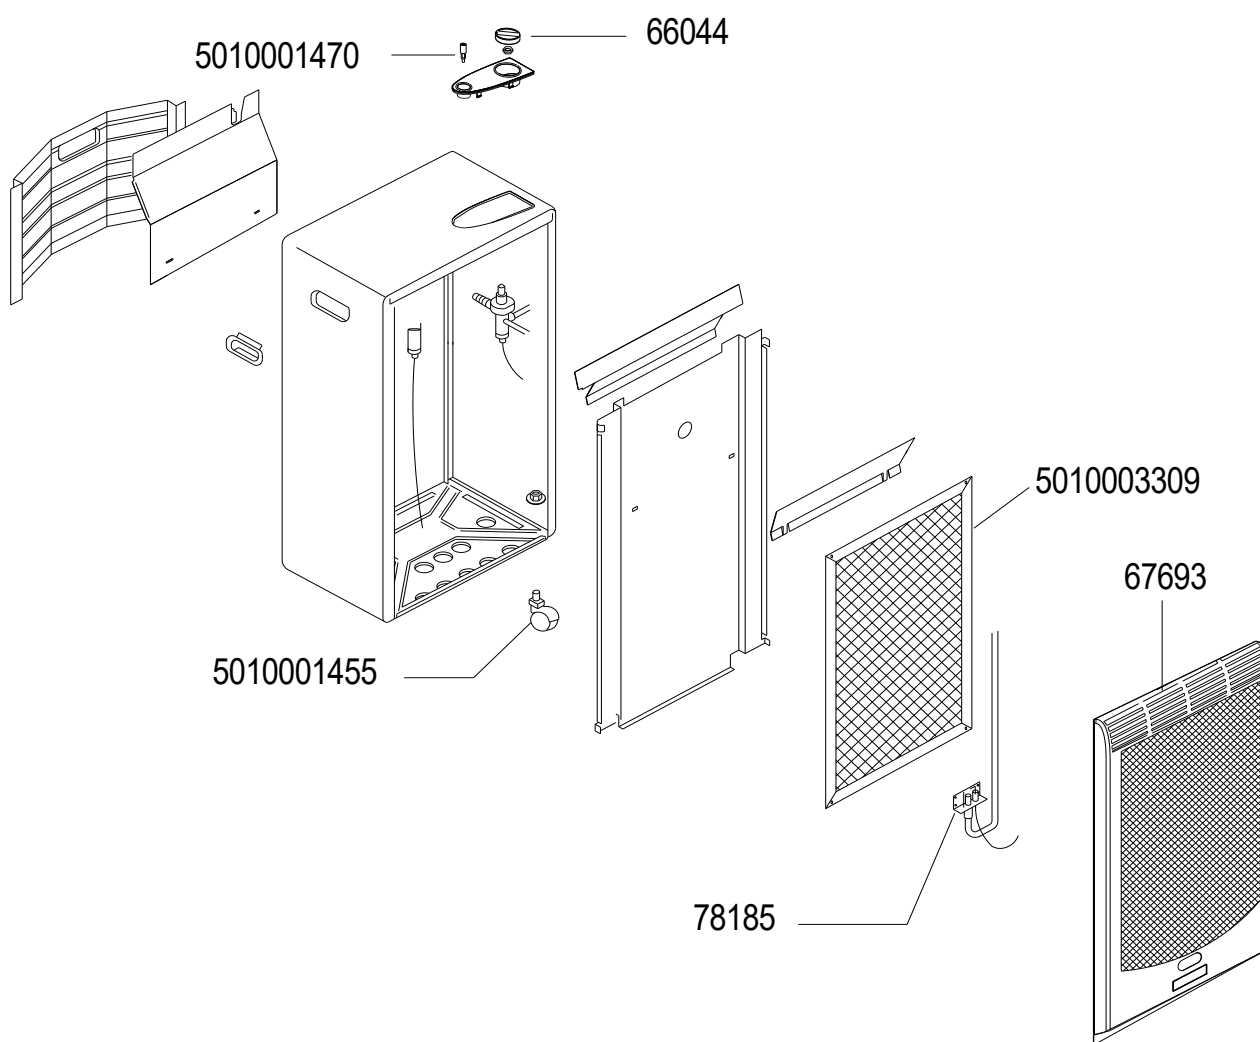

CATALYTIC HEATER / CHAUFFAGE CATALYTIQUE 3000

CAMPINGAZ®

SPARE PARTS REF.	POINTS	EN DESCRIPTIONS	FR DESCRIPTIONS
66044	30	VALVE KNOB FOR 4 POSITION TAP	VOLANT VANNE POUR ROBINET 4 POSITIONS
67693	190	FRONT PANEL - DARK GREY	FACADE AVANT - GRIS FONCE
78185	150	GAS STOP DEVICE	VEILLEUSE + THERMOCOUPLE
5010001455	50	WHEELS KIT (x4)	KIT ROUES (x4)
5010001470	50	PIEZO IGNITER	PIEZO
5010003309	300	CATALYTIC PANEL (WITH FOLDED SUPPORTS)	PANNEAU CATALYTIQUE (AVEC SUPPORTS PLIES)