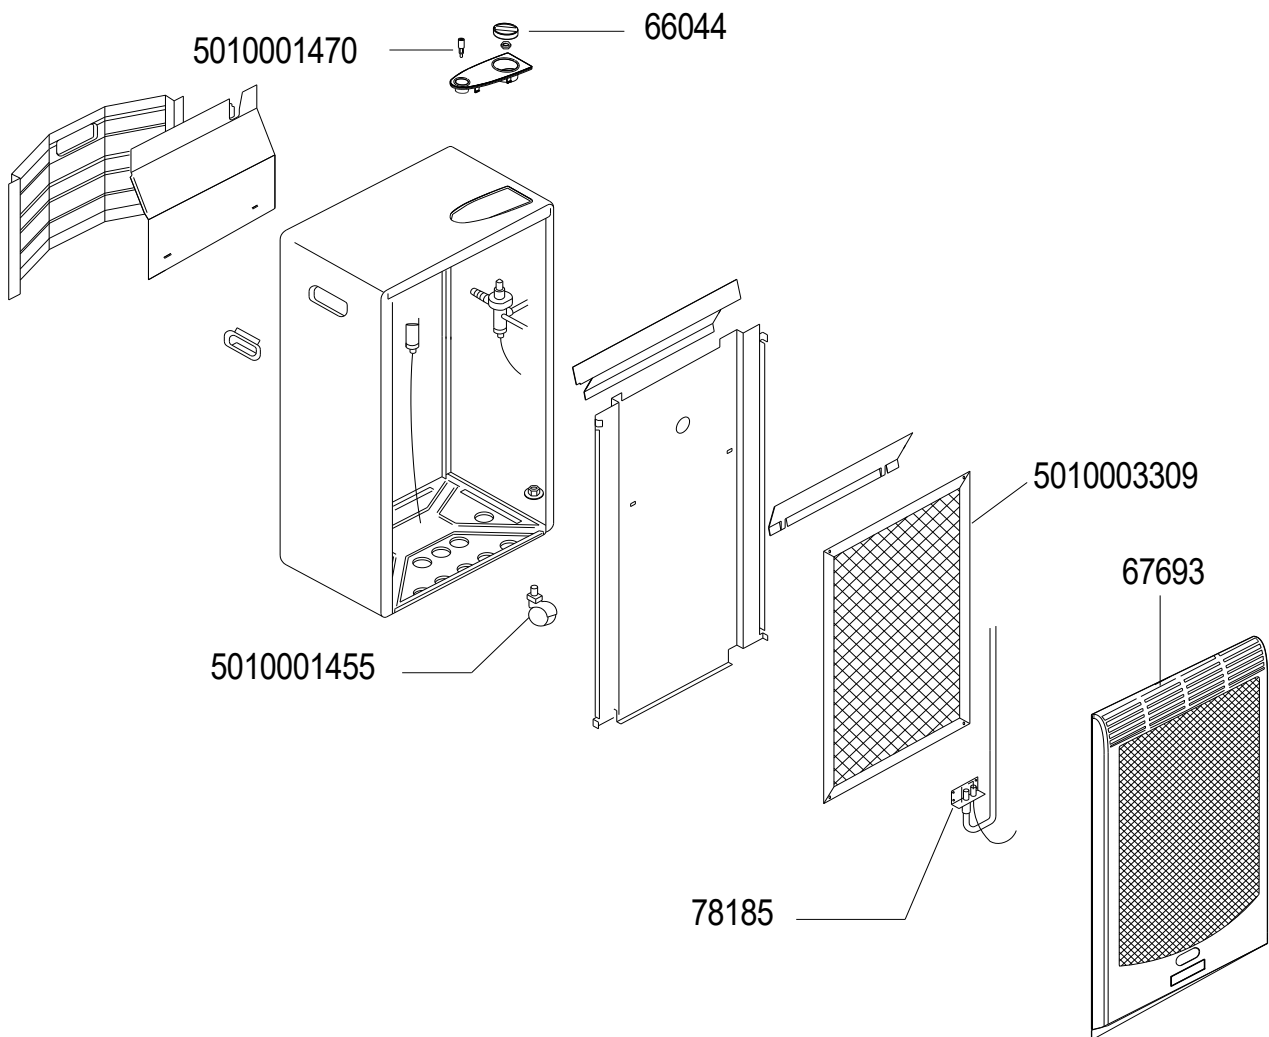

CATALYTIC HEATER / CHAUFFAGE CATALYTIQUE 3000

CAMPINGAZ®

SPARE PARTS REF.	POINTS	EN DESCRIPTIONS	FR DESCRIPTIONS
66044	30	VALVE KNOB FOR 4 POSITION TAP	VOLANT VANNE POUR ROBINET 4 POSITIONS
67693	190	FRONT PANEL - DARK GREY	FACADE AVANT - GRIS FONCE
78185	150	GAS STOP DEVICE	VEILLEUSE + THERMOCOUPLE
5010001455	50	WHEELS KIT (x4)	KIT ROUES (x4)
5010001470	50	PIEZO IGNITER	PIEZO
5010003309	300	CATALYTIC PANEL (WITH FOLDED SUPPORTS)	PANNEAU CATALYTIQUE (AVEC SUPPORTS PLIES)