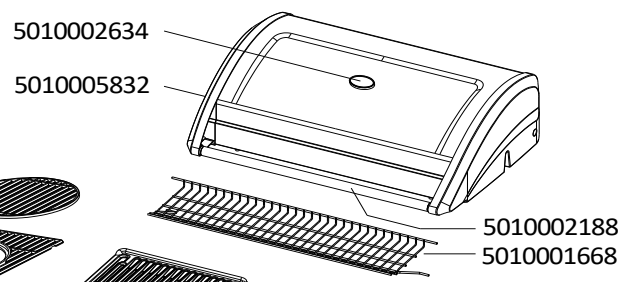

**BARBECUES : 4 SERIES CLASSIC
LBS - CLASS 4 LBD
CLASS 4 LB PLUS**

CAMPINGGAZ®

4 SERIES CLASSIC LBS

CLASS 4 LBD

CLASS 4 LB PLUS

BARBECUES : 4 SERIES CLASSIC

LBS - CLASS 4 LBD

CLASS 4 LB PLUS

SIDE STOVE RECHAUD LATERAL

5010002184 (Exp)
5010002187
Stove / Réchaud lat. (Exp)

5010002444 (Fr)

5010004136 (Mod. Class 4LB PLUS)
5010004254 (Mod. 4LBS)
5010005004 (Mod. 4LBD)

ACCESSORY BAG
SACHET ACCESSOIRES
5010004875