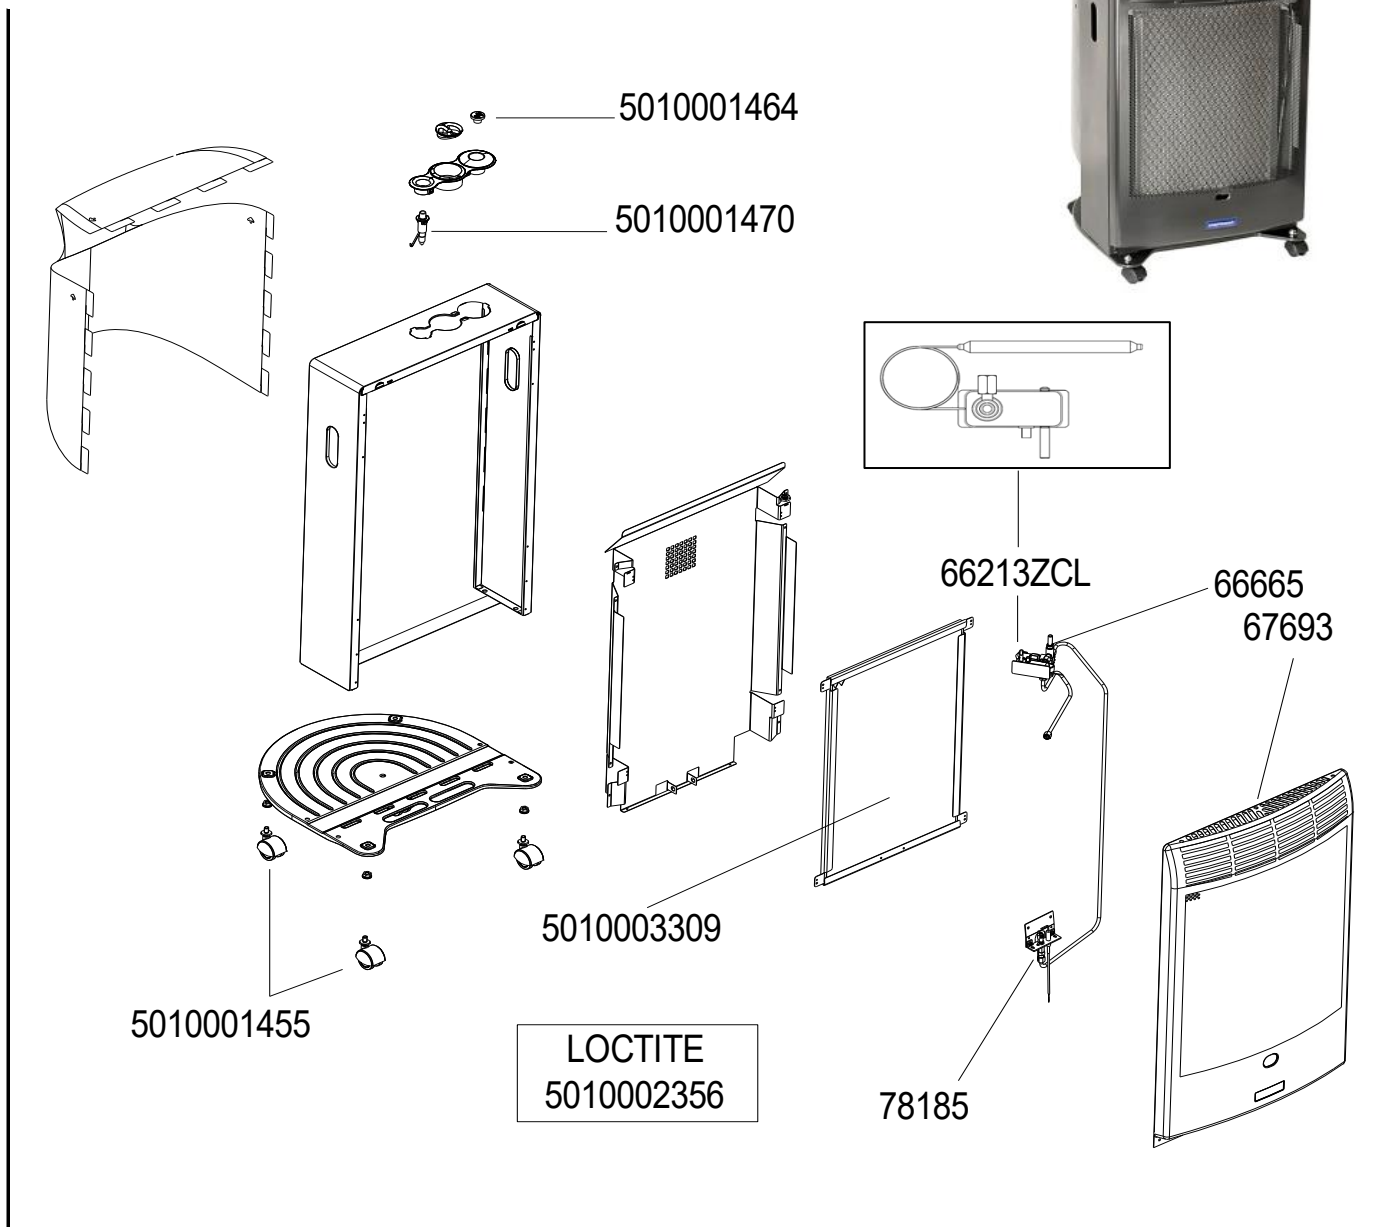

CATALYTIC HEATER / CHAUFFAGE CATALYTIQUE : CR 5000 THERMO COMFORT

CAMPINGGAZ®

SPARE PARTS REF.	POINTS	EN DESCRIPTIONS	FR DESCRIPTIONS
66213ZCL	270	THERMOSTAT	THERMOSTAT
66665	170	GAS TAP DEVICE (FR)	VANNE DE SECURITE (FR)
67693	190	FRONT PANEL - DARK GREY	FACADE AVANT - GRIS FONCE
78185	150	GAS STOP DEVICE	VEILLEUSE + THERMOCOUPLE
5010001455	50	WHEELS KIT (x4)	KIT ROUES (x4)
5010001464	30	VALVE KNOB	VOLANT VANNE
5010001470	50	PIEZO IGNITER	PIEZO
5010002356	290	LOCTITE GLUE 542 10ML	COLLE LOCTITE 542 10 ML
5010003309	300	CATALYTIC PANEL (WITH FOLDED SUPPORTS)	PANNEAU CATALYTIQUE (AVEC SUPPORTS PLIES)