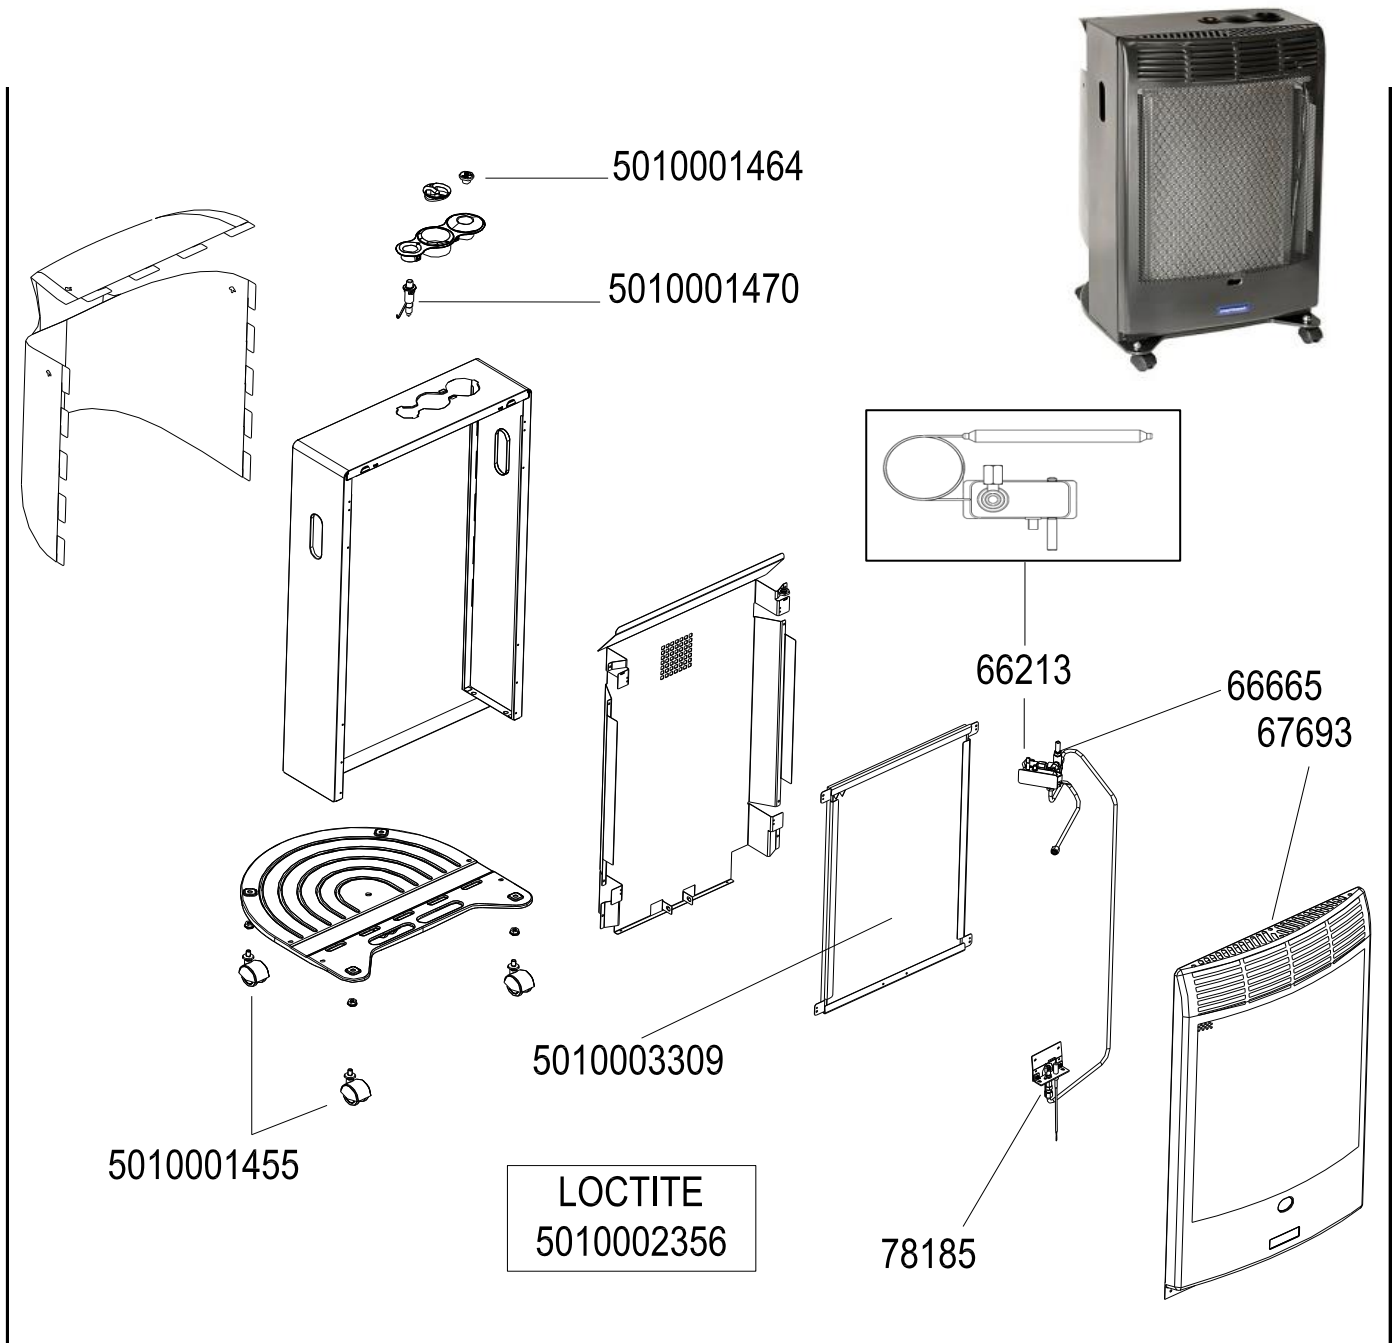

CATALYTIC HEATER / CHAUFFAGE CATALYTIQUE : CR 5000 THERMO COMFORT

CAMPINGGAZ®

SPARE PARTS REF.	POINTS	EN DESCRIPTIONS	FR DESCRIPTIONS
66213	270	THERMOSTAT	THERMOSTAT
66665	170	GAS TAP DEVICE (FR)	VANNE DE SECURITE (FR)
67693	190	FRONT PANEL - DARK GREY	FACADE AVANT - GRIS FONCE
78185	150	GAS STOP DEVICE	VEILLEUSE + THERMOCOUPLE
5010001455	50	WHEELS KIT (x4)	KIT ROUES (x4)
5010001464	30	VALVE KNOB	VOLANT VANNE
5010001470	50	PIEZO IGNITER	PIEZO
5010002356	290	LOCTITE GLUE 542 10ML	COLLE LOCTITE 542 10 ML
5010003309	300	CATALYTIC PANEL (WITH FOLDED SUPPORTS)	PANNEAU CATALYTIQUE (AVEC SUPPORTS PLIES)