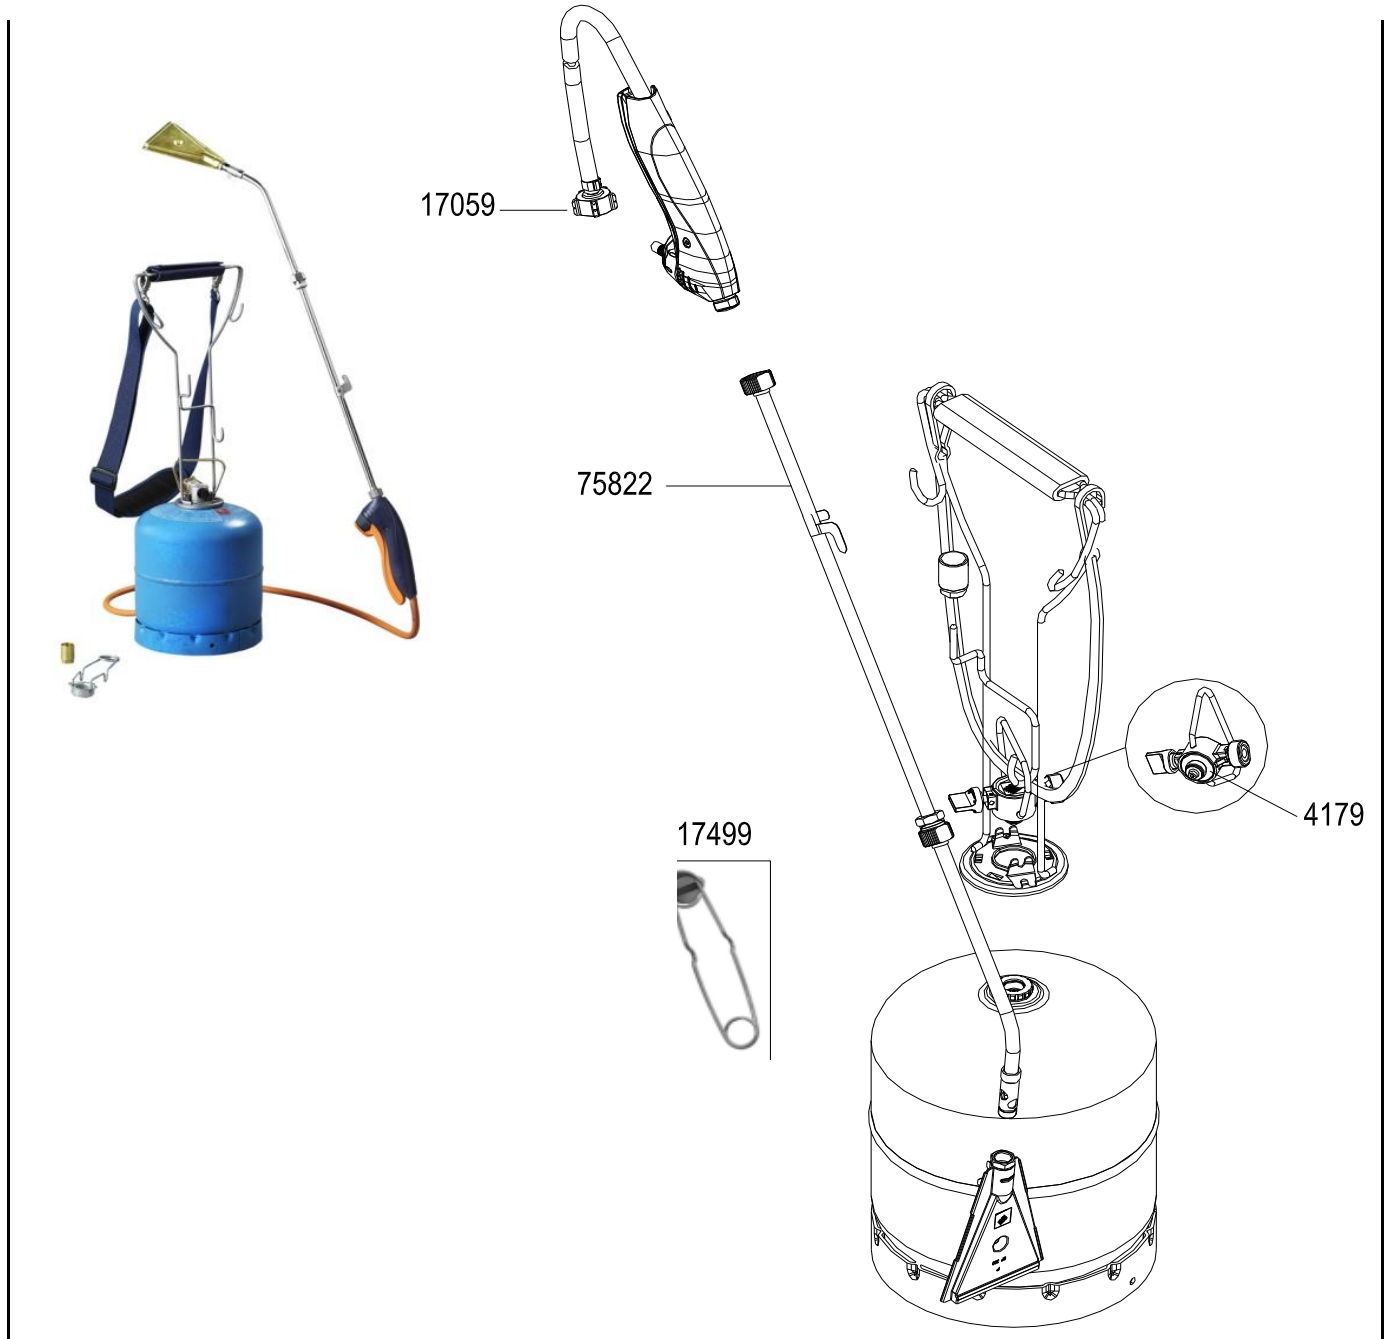

WEED KILLER / GARDEN TORCH - R / 907

CAMPINGGAZ®

SPARE PARTS REF.	POINTS	EN DESCRIPTIONS	
4179	70	FLAT WASHER (x20)	JOINT PLAT (x20)
17059	90	CONNECTOR DIAMETER 6,3	RACCORD BOUTEILLE DIAMETRE 6.3
17499	90	GAS LIGHTER	ALLUME GAZ
75822	215	L2000 WITHOUT BURNER	LANCE L2000