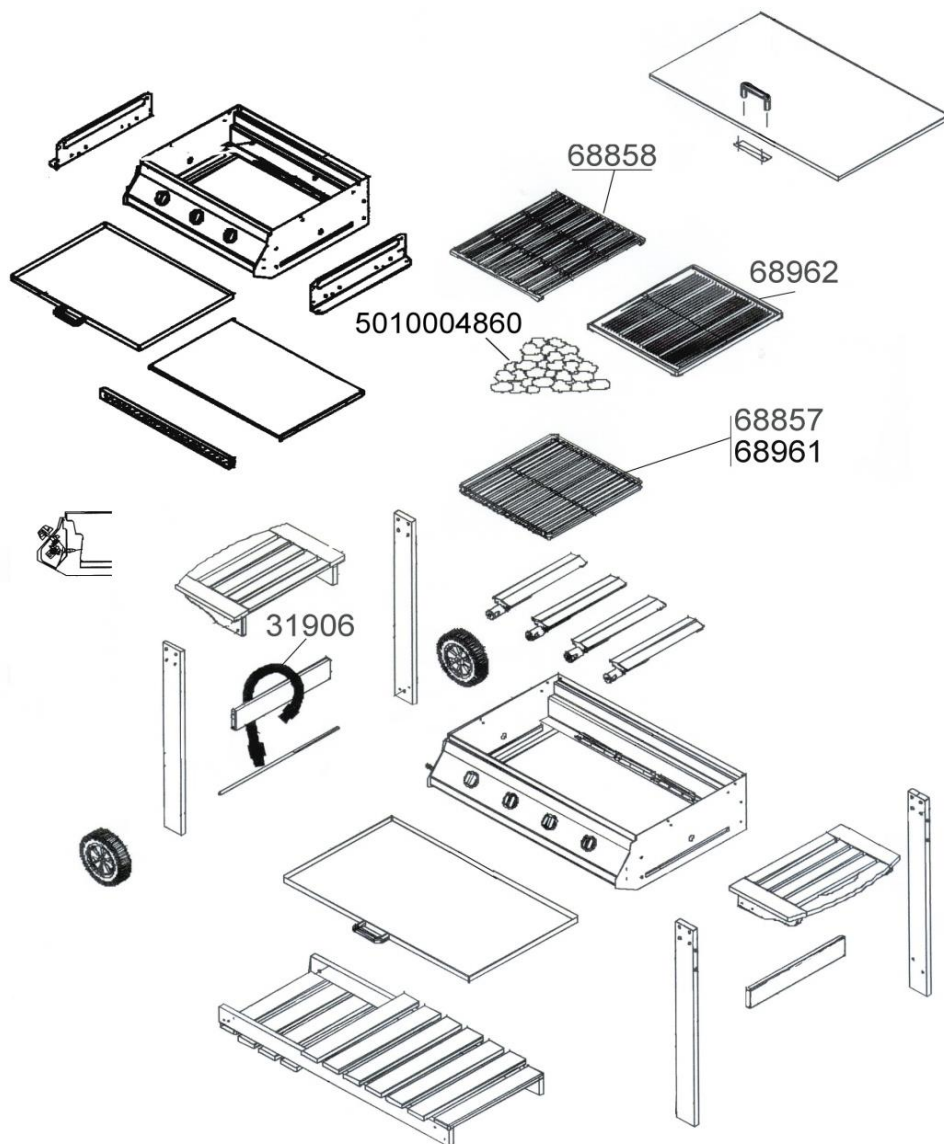

BARBECUES : BRISBANE 4000 & BRISBANE BUILT-IN

BUILT IN

BRISBANE 4000

SPARE PARTS REF.	POINTS	EN DESCRIPTIONS	FR DESCRIPTIONS	BRISBANE 4000	BRISBANE BUILT IN
31906	30	CYLINDER STRAP	SANGLE BOUTEILLE	X	X
68857	90	LAVA ROCK GRID	GRILLE PIERRES DE LAVE		X
68858	170	COOKING GRID	GRILLE DE CUISSON		X
68961	90	BASKET FOR LAVA ROCK	PANIER PIERRE DE LAVE		X
68962	320	COOKING PLATE	PLAQUE DE CUISSON		X
5010004860	50	LAVA ROCKS 3.5 KG	PIERRES DE LAVE 3,5 KG	X	X