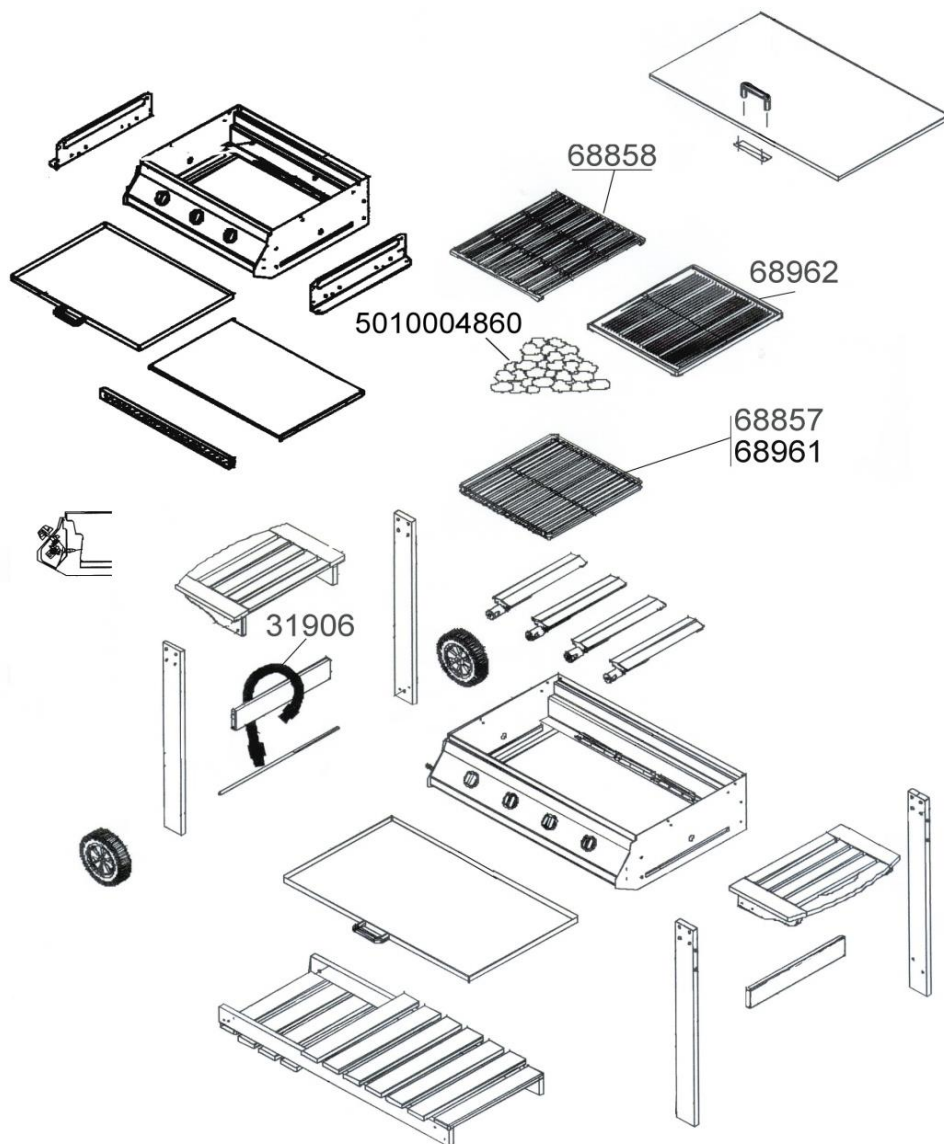

BARBECUES : BRISBANE 4000 & BRISBANE BUILT-IN

BUILT IN

BRISBANNE 4000

SPARE PARTS REF.	POINTS	EN DESCRIPTIONS	FR DESCRIPTIONS	BRISBANE 4000	BRISBANE BUILT IN
31906	30	CYLINDER STRAP	SANGLE BOUTEILLE	X	X
68857	90	LAVA ROCK GRID	GRILLE PIERRES DE LAVE		X
68858	170	COOKING GRID	GRILLE DE CUISSON		X
68961	90	BASKET FOR LAVA ROCK	PANIER PIERRE DE LAVE		X
68962	320	COOKING PLATE	PLAQUE DE CUISSON		X
5010004860	50	LAVA ROCKS 3.5 KG	PIERRES DE LAVE 3,5 KG	X	X