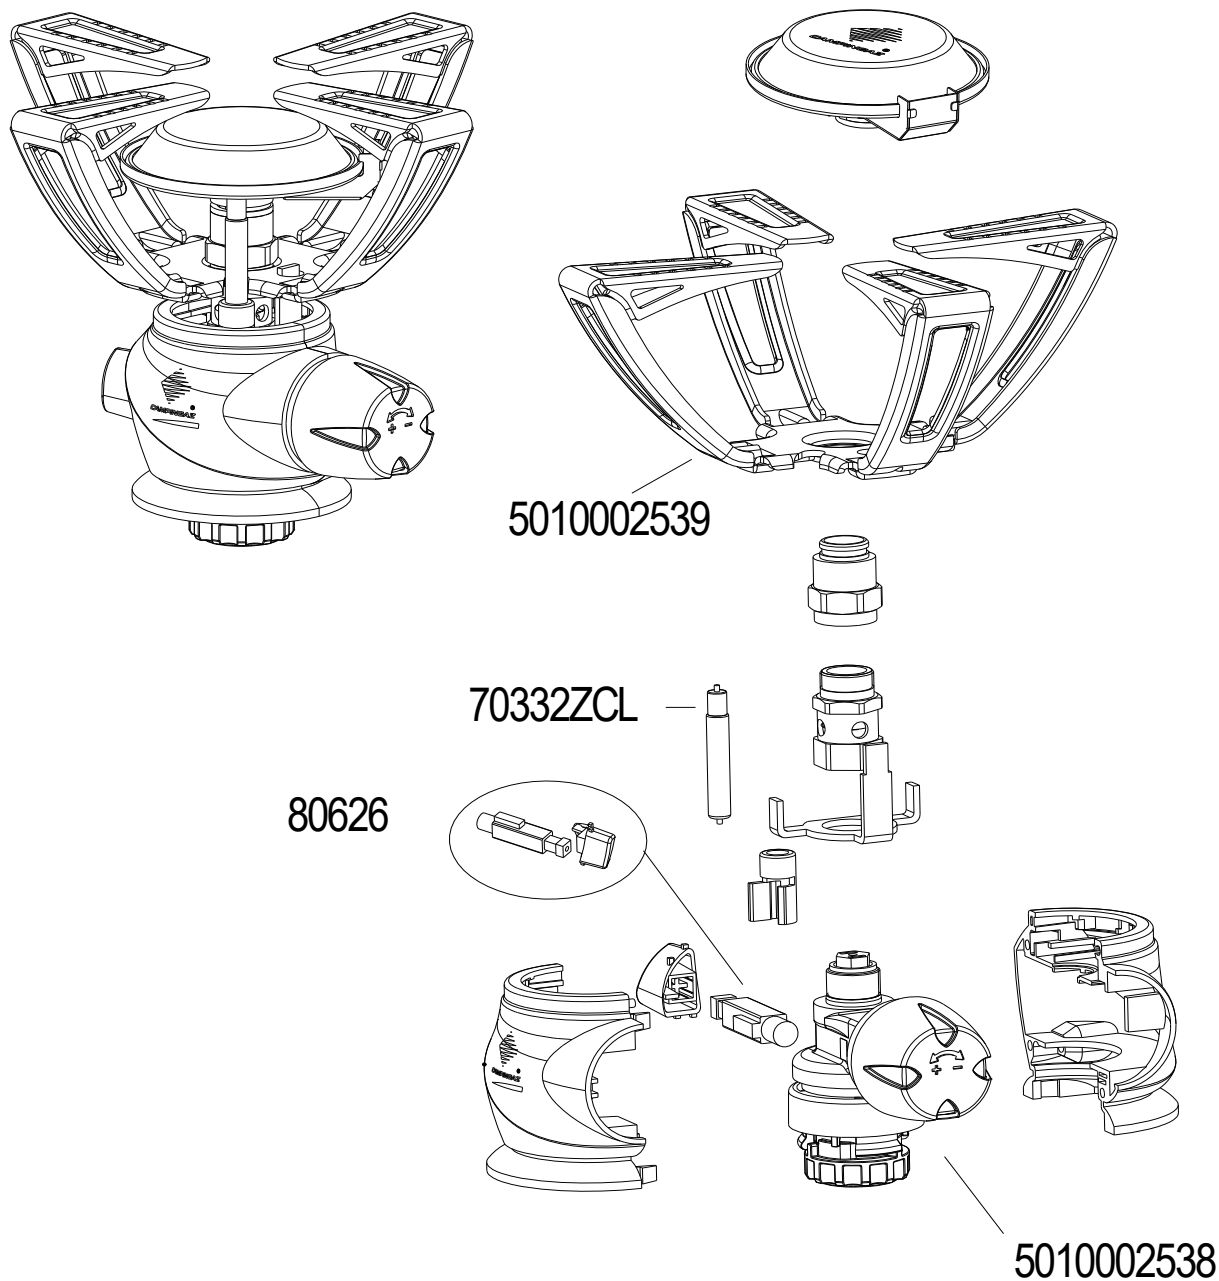

# STOVE / RECHAUD : EL GRECO III

SPARE PART REF.	POINTS	EN DESCRIPTIONS	FR DESCRIPTIONS
70332ZCL	60	ELECTRODE	ELECTRODE
80626	90	PIEZO + BUTTON	PIEZO + BOUTON
5010002538	80	ASSEMBLED TAP	ROBINET ASSEMBLE
5010002539	80	PAN SUPPORT	SUPPORT CASSEROLE