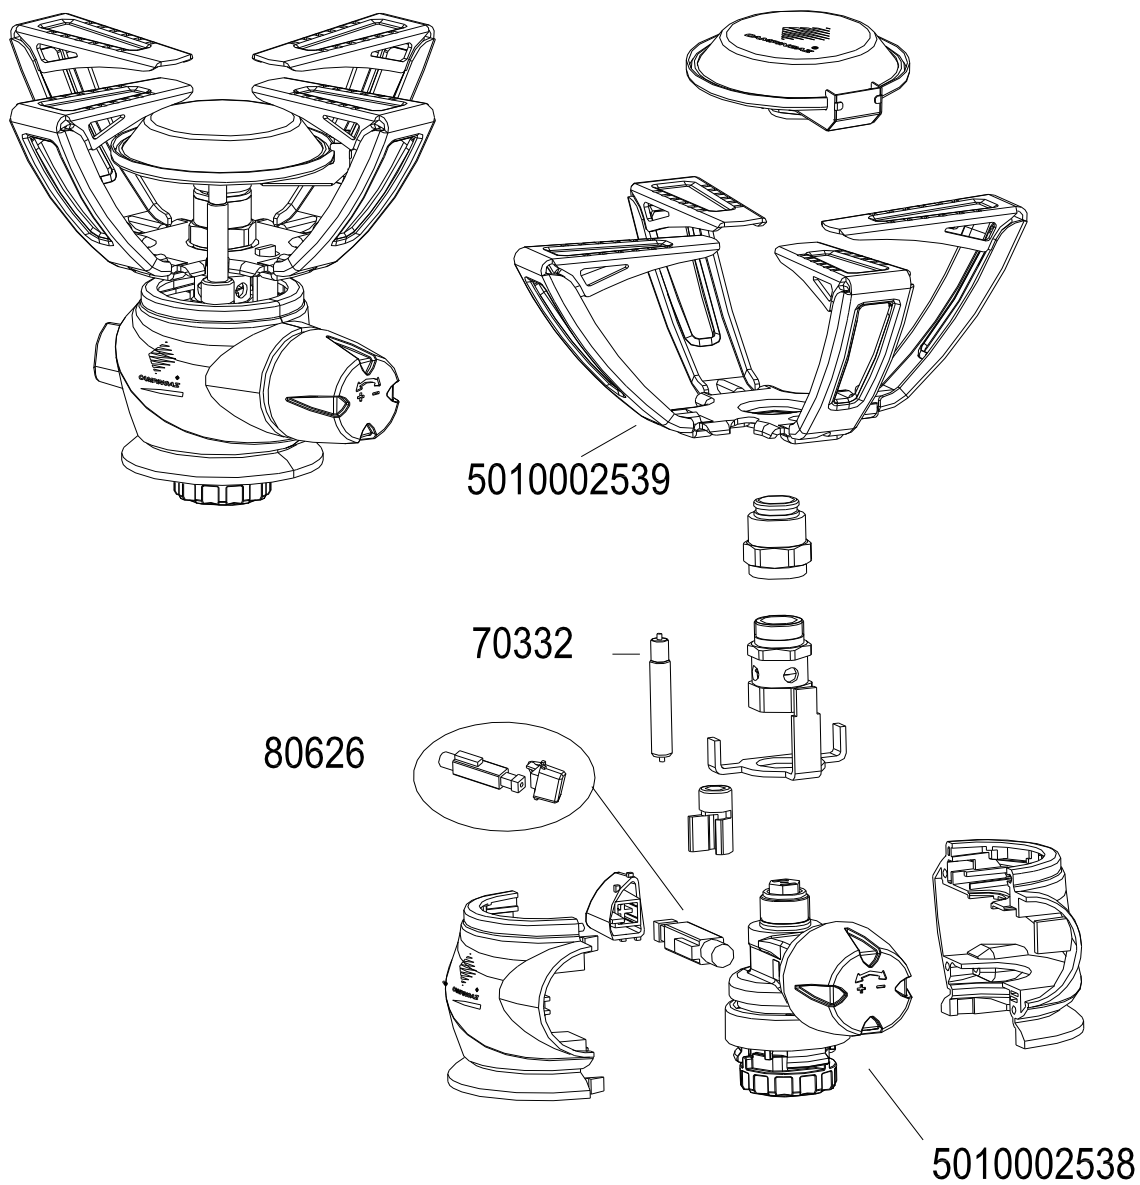

STOVE / RECHAUD : EL GRECO III

SPARE PART REF.	POINTS	EN DESCRIPTIONS	FR DESCRIPTIONS
70332	60	ELECTRODE	ELECTRODE
80626	90	PIEZO + BUTTON	PIEZO + BOUTON
5010002538	80	ASSEMBLED TAP	ROBINET ASSEMBLE
5010002539	80	PAN SUPPORT	SUPPORT CASSEROLE