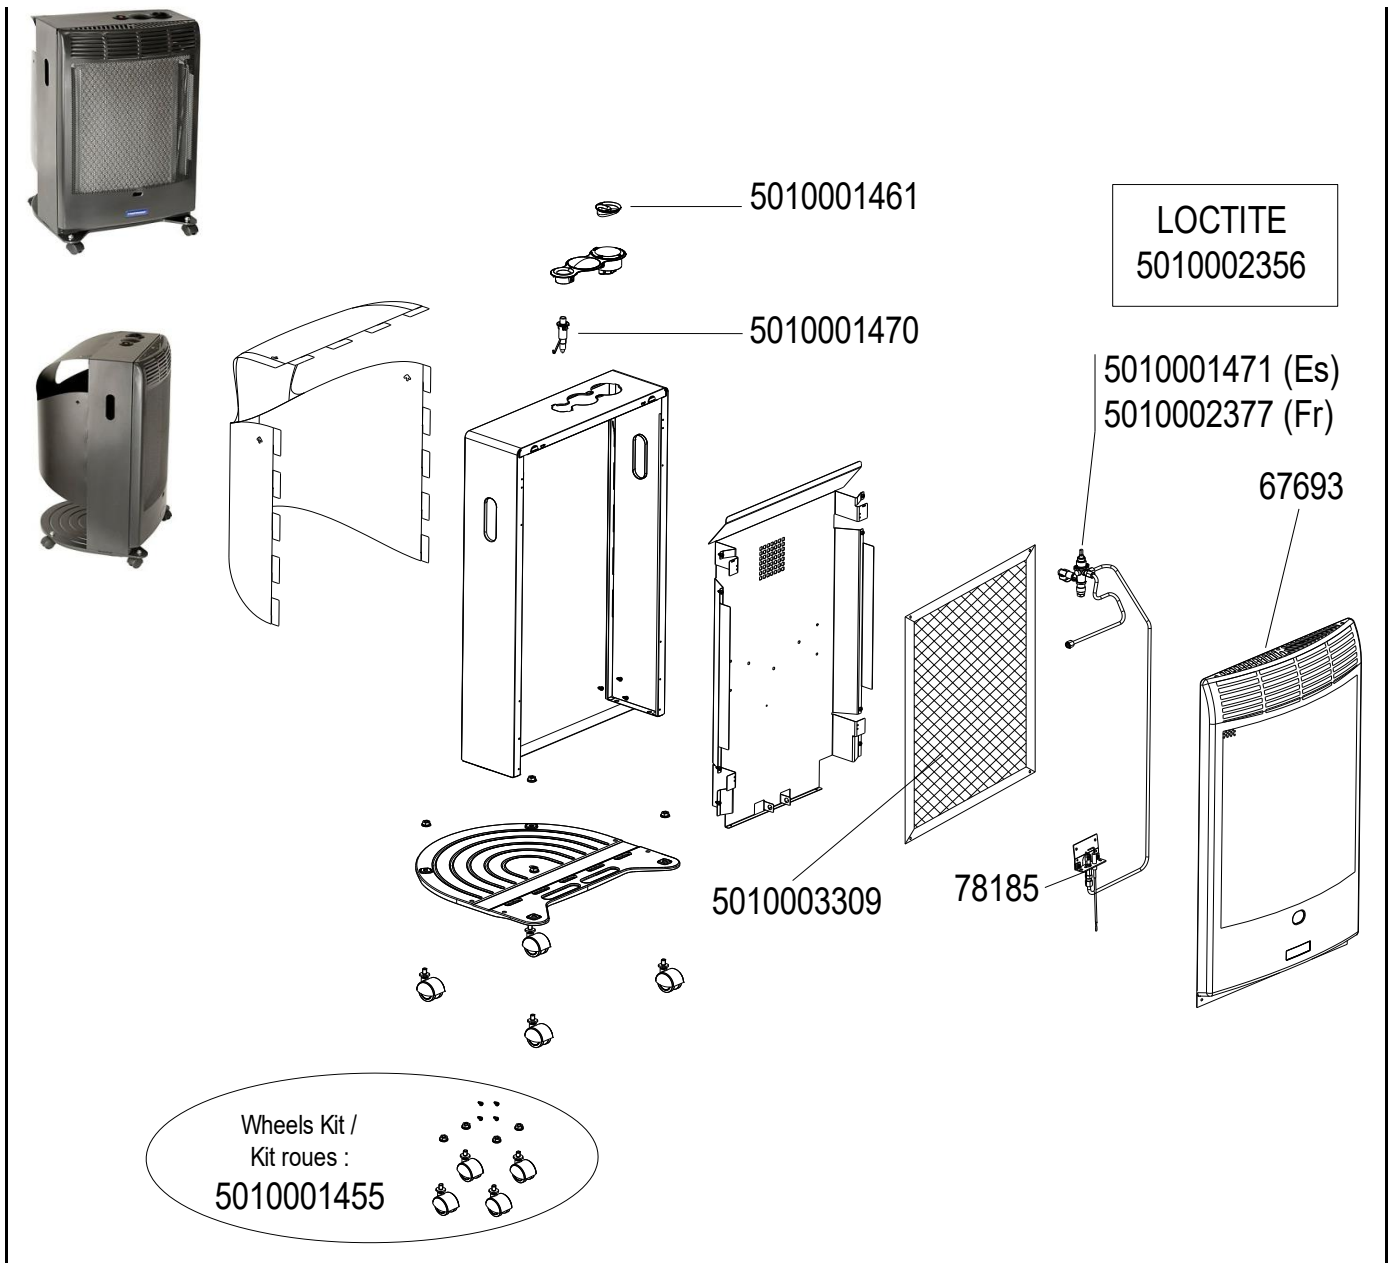

**CATALYTIC HEATER /  
CHAUFFAGE CATALYTIQUE :  
CR 5000 COMFORT  
ELZO 3000 PLUS**

SPARE PARTS REF.	POINTS	EN DESCRIPTIONS	FR DESCRIPTIONS
67693	190	FRONT PANEL - DARK GREY	FACADE AVANT - GRIS FONCE
78185	150	GAS STOP DEVICE	VEILLEUSE + THERMOCOUPLE
5010001455	50	WHEELS KIT (x4)	KIT ROUES (x4)
5010001461	30	VALVE KNOB FOR 3 POSITION TAP	VOLANT VANNE POUR ROBINET 3 POSITIONS
5010001470	50	PIEZO IGNITER	PIEZO
5010001471	150	GAS TAP DEVICE	VANNE DE SECURITE
5010002356	290	LOCTITE GLUE 542 10ML	COLLE LOCTITE 542 10 ML
5010002377	150	GAS TAP DEVICE	VANNE DE SECURITE
5010003309	300	CATALYTIC PANEL (WITH FOLDED SUPPORTS)	PANNEAU CATALYTIQUE (AVEC SUPPORTS PLIES)