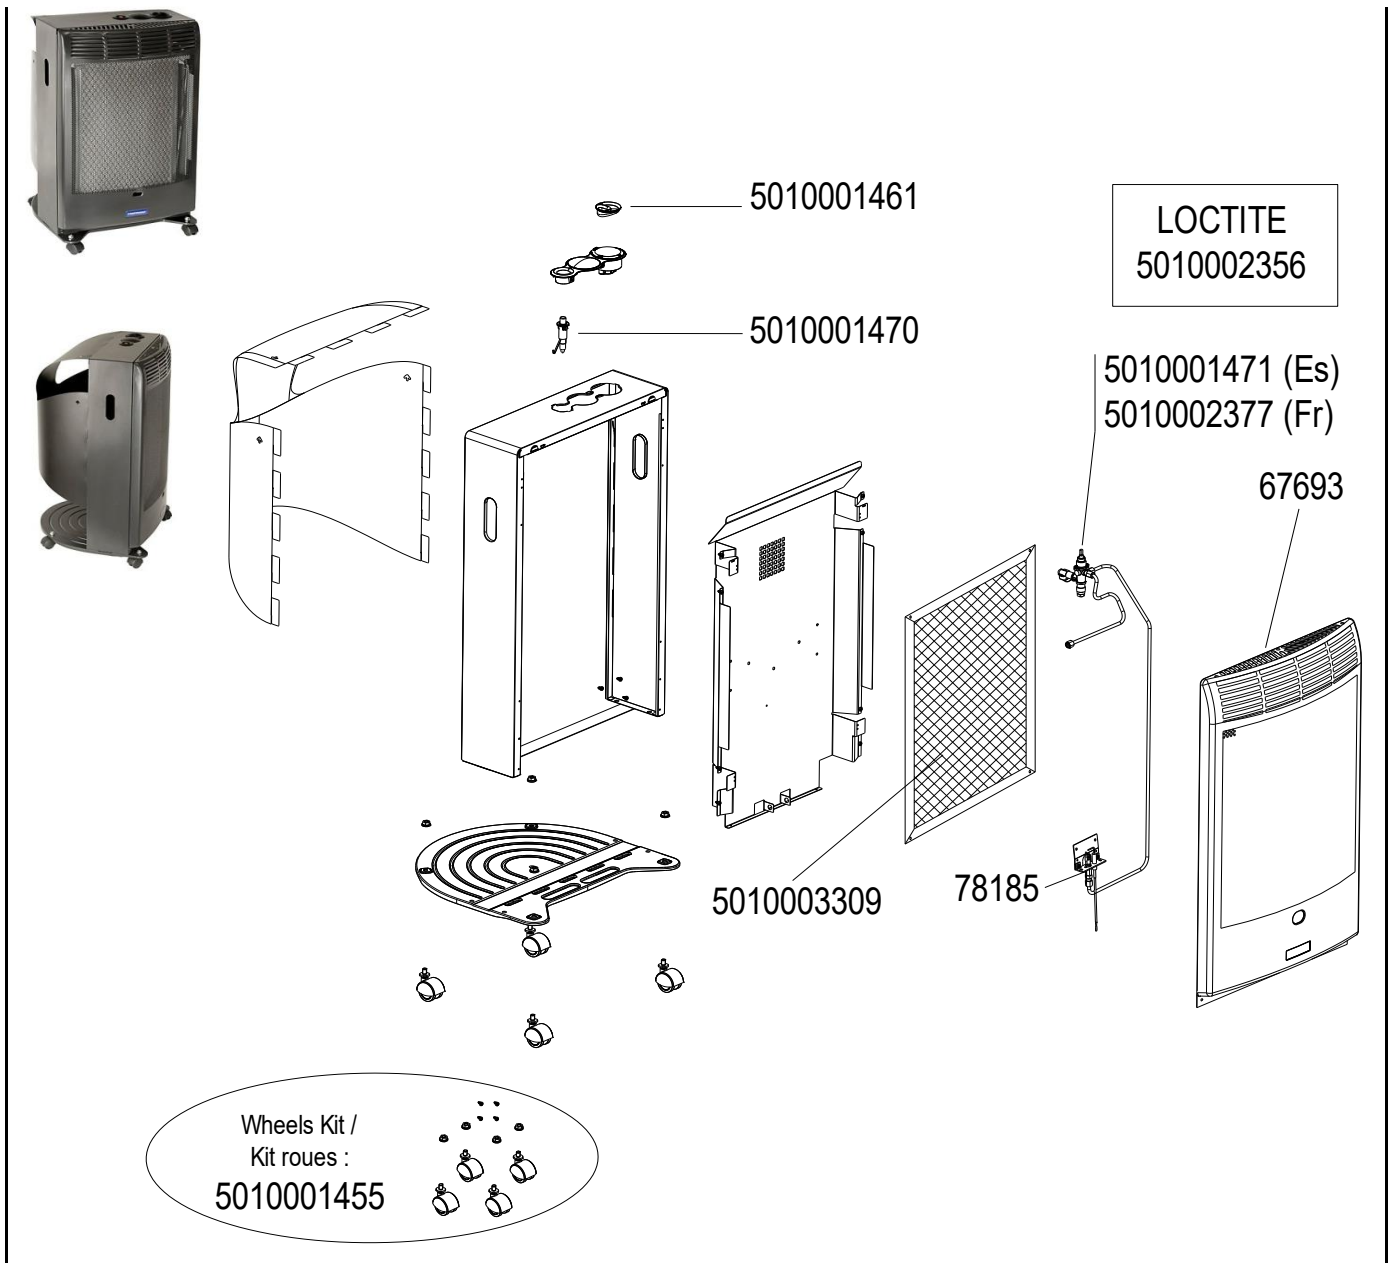

**CATALYTIC HEATER /
CHAUFFAGE CATALYTIQUE :
CR 5000 COMFORT
ELZO 3000 PLUS**

SPARE PARTS REF.	POINTS	EN DESCRIPTIONS	FR DESCRIPTIONS
67693	190	FRONT PANEL - DARK GREY	FACADE AVANT - GRIS FONCE
78185	150	GAS STOP DEVICE	VEILLEUSE + THERMOCOUPLE
5010001455	50	WHEELS KIT (x4)	KIT ROUES (x4)
5010001461	30	VALVE KNOB FOR 3 POSITION TAP	VOLANT VANNE POUR ROBINET 3 POSITIONS
5010001470	50	PIEZO IGNITER	PIEZO
5010001471	150	GAS TAP DEVICE	VANNE DE SECURITE
5010002356	290	LOCTITE GLUE 542 10ML	COLLE LOCTITE 542 10 ML
5010002377	130	GAS TAP DEVICE	VANNE DE SECURITE
5010003309	300	CATALYTIC PANEL (WITH FOLDED SUPPORTS)	PANNEAU CATALYTIQUE (AVEC SUPPORTS PLIES)