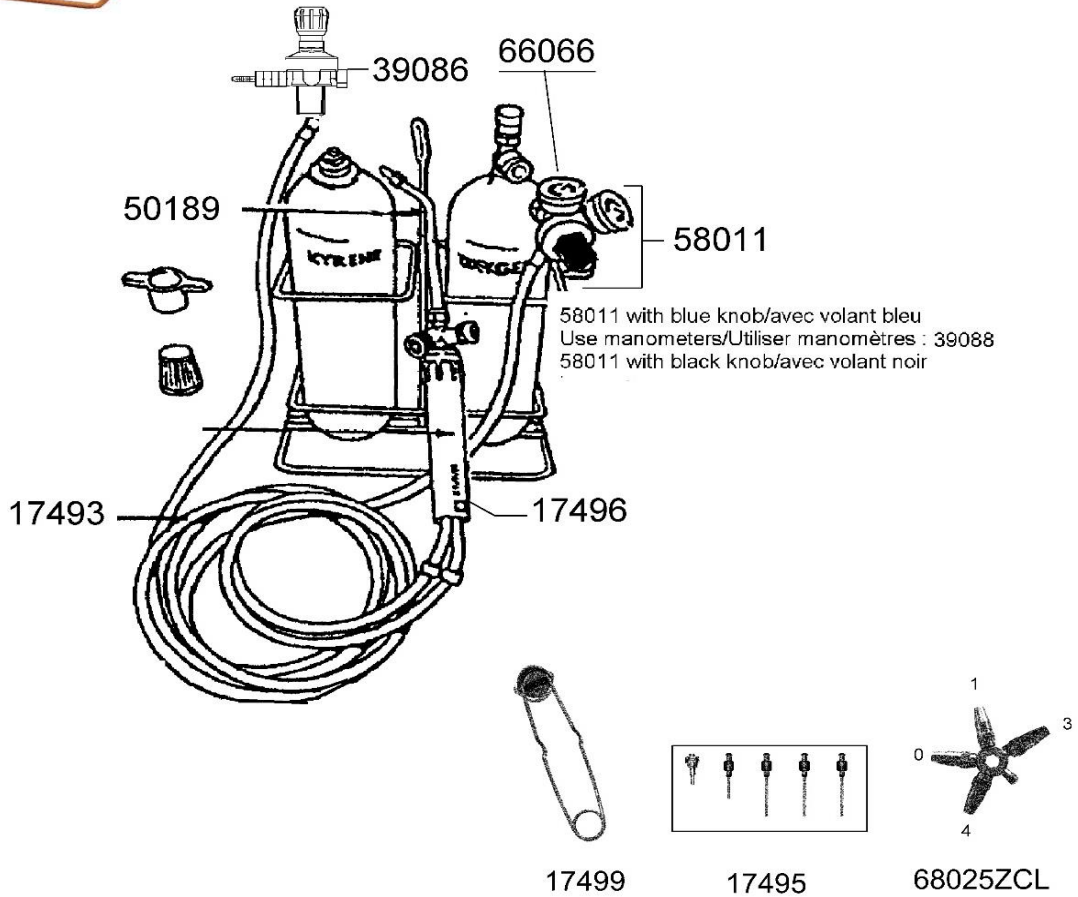

SIROCCO SUPER SIROCCO

CAMPINGGAZ®

| SPARE PARTS REF. | POINTS | EN DESCRIPTIONS | FR DESCRIPTIONS |
|------------------|--------|---|---|
| 17493 | 180 | O2 + BUTANE HOSES + COLLARS + CLIPS | TUYAUX O2 ET BUTANE + COLLIERS + CLIPS |
| 17495 | 160 | SET 4 FLOWRATE BURNERS+ADAPTATOR | JEU 4 MICROLANCES+ADAPTATEUR |
| 17496 | 420 | BLOWTORCH WITHOUT LANCE | CHALUMEAU SANS LANCE |
| 17499 | 90 | GAS LIGHTER | ALLUME GAZ |
| 39086 | 460 | KYRENE REGULATOR WITH MANOMETER | DETENDEUR KYRENE AVEC MANOMETRE |
| 50189 | 250 | MALLEABLE LANCE BURNER | LANCE MALLEABLE |
| 58011 | 780 | ADJUSTABLE OXYGENE REGULATOR + 2 GAUGES | DETENDEUR OXYGENE REGLABLE + 2 MANOMETRES |
| 66066 | 190 | OXYGENE PRESSURE GAUGE (200 Bar) | MANOMETRE BOUTEILLE OXYGENE (200 Bar) |
| 68025ZCL | 180 | NOZZLE PLATE + NOZZLES No 0.1.3.4. | ETOILE BUSES No 0.1.3.4. |