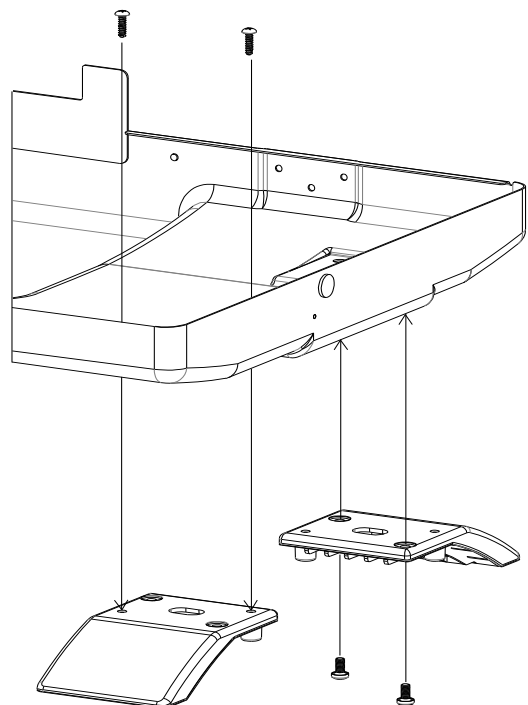

**400 S / SG - 600 SV STOVES**

5010004948

**400 ST STOVES**

5010004948

**RECHAUDS :**  
**200 - 400 - 600 SERIES**  
**S - SG - ST - SV**

SPARE PARTS REF.	POINTS	EN DESCRIPTIONS	FR DESCRIPTIONS	200 SERIES	400 SERIES S - SG	400 SERIES ST	600 SERIES - SG	600 SERIES ST	600 SERIES SV
5010001685	50	PAN SUPPORT	SUPPORT DE CASSEROLE	X					
5010001686	30	KNOB (X2)	VOLANT (X2)	X	X	X	X	X	X
5010002147	30	RUBBER HOLDER (X2)	SUPPORT CAOUTCHOUC (X2)	X					
5010002148	50	HANDLE + SCREWS	POIGNEE + VIS		X	X			
5010002149	120	PAN SUPPORT WINDSHIELD	SUPPORT CASSEROLE PAREVENT		X	X	X	X	X
5010002150	260	GRID + GREASE PLATE	GRILLE + PLATEAU RAMASSE		X		X		
5010002151	60	TOASTER	TOASTER			X		X	
5010002155	40	HANDLE + SCREWS	POIGNEE + VIS				X	X	X
5010002157	250	SET OF 4 ADJUSTABLE LEGS	KIT DE 4 PIEDS REGLABLES				X	X	
5010002158	120	SIDE SHELF + WIRE	TABLETTE + FIL				X		
5010002159	70	TEXTILE BASKET	PANIER FIL TEXTILE				X	X	
5010003240	50	LATCH	VERROU	X	X	X	X	X	X
5010004767	100	PLASTIC FEET (LEFT AND RIGHT) + SCREWS	PIEDS PLASTIQUE (GAUCHE ET DROITE) + VIS				X	X	
5010004948	50	PLASTIC FEET (x2) + SCREWS (MOD. FROM 2018)	PIEDS PLASTIQUE (x2) + VIS (MOD. A PARTIR DE 2018)		X	X			X