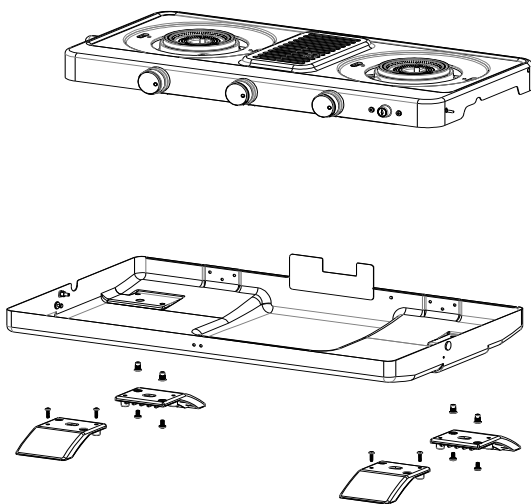

**RECHAUDS :  
200 - 400 - 600 SERIES  
S - SG - ST - SV**

**RECHAUDS :**  
**200 - 400 - 600 SERIES**  
**S - SG - ST - SV**

**MODELS FROM 2018**  
**MODELES A PARTIR DE 2018**

**FIXING THE FEET / MONTAGE DES PIEDS**

**400 S / SG - 600 SV STOVES**

5010004948

**400 ST STOVES**

5010004948

**RECHAUDS :**  
**200 - 400 - 600 SERIES**  
**S - SG - ST - SV**

SPARE PARTS REF.	POINTS	EN DESCRIPTIONS	FR DESCRIPTIONS	200 SERIES	400 SERIES S - SG	400 SERIES ST	600 SERIES - SG	600 SERIES ST	600 SERIES SV
5010001685	50	PAN SUPPORT	SUPPORT DE CASSEROLE	X					
5010001686	30	KNOB (X2)	VOLANT (X2)	X	X	X	X	X	X
5010002147	30	RUBBER HOLDER (X2)	SUPPORT CAOUTCHOUC (X2)	X					
5010002148	50	HANDLE + SCREWS	POIGNEE + VIS		X	X			
5010002149	120	PAN SUPPORT WINDSHIELD	SUPPORT CASSEROLE PAREVENT		X	X	X	X	X
5010002150	260	GRID + GREASE PLATE	GRILLE + PLATEAU RAMASSE		X		X		
5010002151	60	TOASTER	TOASTER			X		X	
5010002155	40	HANDLE + SCREWS	POIGNEE + VIS				X	X	X
5010002157	250	SET OF 4 ADJUSTABLE LEGS	KIT DE 4 PIEDS REGLABLES				X	X	
5010002158	120	SIDE SHELF + WIRE	TABLETTE + FIL				X		
5010002159	70	TEXTILE BASKET	PANIER FIL TEXTILE				X	X	
5010003240	50	LATCH	VERROU	X	X	X	X	X	X
5010004767	100	PLASTIC FEET (LEFT AND RIGHT) + SCREWS	PIEDS PLASTIQUE (GAUCHE ET DROITE) + VIS				X	X	
5010004948	50	PLASTIC FEET (x2) + SCREWS (MOD. FROM 2018)	PIEDS PLASTIQUE (x2) + VIS (MOD. A PARTIR DE 2018)		X	X			X