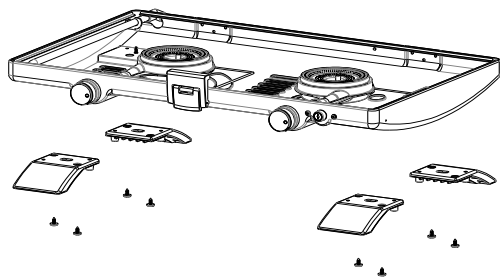

**RECHAUDS :
200 - 400 - 600 SERIES
S - SG - ST - SV**

**RECHAUDS :
200 - 400 - 600 SERIES
S - SG - ST - SV**

**MODELS FROM 2018
MODELES A PARTIR DE 2018**

FIXING THE FEET / MONTAGE DES PIEDS

400 S / SG - 600 SV STOVES

5010004948

400 ST STOVES

5010004948

RECHAUDS :
200 - 400 - 600 SERIES
S - SG - ST - SV

SPARE PARTS REF.	EN DESCRIPTIONS	FR DESCRIPTIONS	200 SERIES	400 SERIES S - SG	400 SERIES ST	600 SERIES - SG	600 SERIES ST	600 SERIES SV
5010001685	PAN SUPPORT	SUPPORT DE CASSEROLE	X					
5010001686	KNOB (X2)	VOLANT (X2)	X	X	X	X	X	X
5010002147	RUBBER HOLDER (X2)	SUPPORT CAOUTCHOUC (X2)	X					
5010002148	HANDLE + SCREWS	POIGNEE + VIS		X	X			
5010002149	PAN SUPPORT WINDSHIELD	SUPPORT CASSEROLE PAREVENT		X	X	X	X	X
5010002150	GRID + GREASE PLATE	GRILLE + PLATEAU RAMASSE GRAISSE		X		X		
5010002151	TOASTER	TOASTER			X		X	
5010002155	HANDLE + SCREWS	POIGNEE + VIS				X	X	X
5010002157	SET OF 4 ADJUSTABLE LEGS	KIT DE 4 PIEDS REGLABLES				X	X	
5010002159	TEXTILE BASKET	PANIER FIL TEXTILE				X	X	
5010003240	LATCH	VERROU	X	X	X	X	X	X
5010004767	PLASTIC FEET (LEFT AND RIGHT) + SCREWS	PIEDS PLASTIQUE (GAUCHE ET DROITE) + VIS				X	X	
5010004948	PLASTIC FEET (x2) + SCREWS (MOD. 2018 AND AFTER)	PIEDS PLASTIQUE (x2) + VIS (MOD. A PARTIR DE 2018)		X	X			X
5010006251	PIEZO	PIEZO		X	X	X	X	X