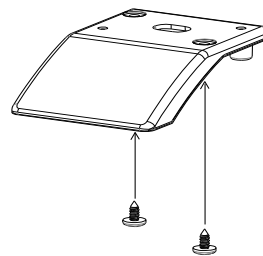

**400 S / SG - 600 SV STOVES**

5010004948

**400 ST STOVES**

5010004948

**RECHAUDS :**  
**200 - 400 - 600 SERIES**  
**S - SG - ST - SV**

SPARE PARTS REF.	POINTS	EN DESCRIPTIONS	FR DESCRIPTIONS	200 SERIES	400 SERIES S - SG	400 SERIES ST	600 SERIES - SG	600 SERIES ST	600 SERIES SV
5010001685	50	PAN SUPPORT	SUPPORT DE CASSEROLE	X					
5010001686	30	KNOB (X2)	VOLANT (X2)	X	X	X	X	X	X
5010002147	30	RUBBER HOLDER (X2)	SUPPORT CAOUTCHOUC (X2)	X					
5010002148	50	HANDLE + SCREWS	POIGNEE + VIS		X	X			
5010002149	120	PAN SUPPORT WINDSHIELD	SUPPORT CASSEROLE PAREVENT		X	X	X	X	X
5010002150	260	GRID + GREASE PLATE	GRILLE + PLATEAU RAMASSE		X		X		
5010002151	60	TOASTER	TOASTER			X		X	
5010002155	40	HANDLE + SCREWS	POIGNEE + VIS				X	X	X
5010002157	250	SET OF 4 ADJUSTABLE LEGS	KIT DE 4 PIEDS REGLABLES				X	X	
5010002158	120	SIDE SHELF + WIRE	TABLETTE + FIL				X		
5010002159	70	TEXTILE BASKET	PANIER FIL TEXTILE				X	X	
5010003240	50	LATCH	VERROU	X	X	X	X	X	X
5010004767	100	PLASTIC FEET (LEFT AND RIGHT) + SCREWS	PIEDS PLASTIQUE (GAUCHE ET DROITE) + VIS				X	X	
5010004948	50	PLASTIC FEET (x2) + SCREWS (MOD. FROM 2018)	PIEDS PLASTIQUE (x2) + VIS (MOD. A PARTIR DE 2018)		X	X			X