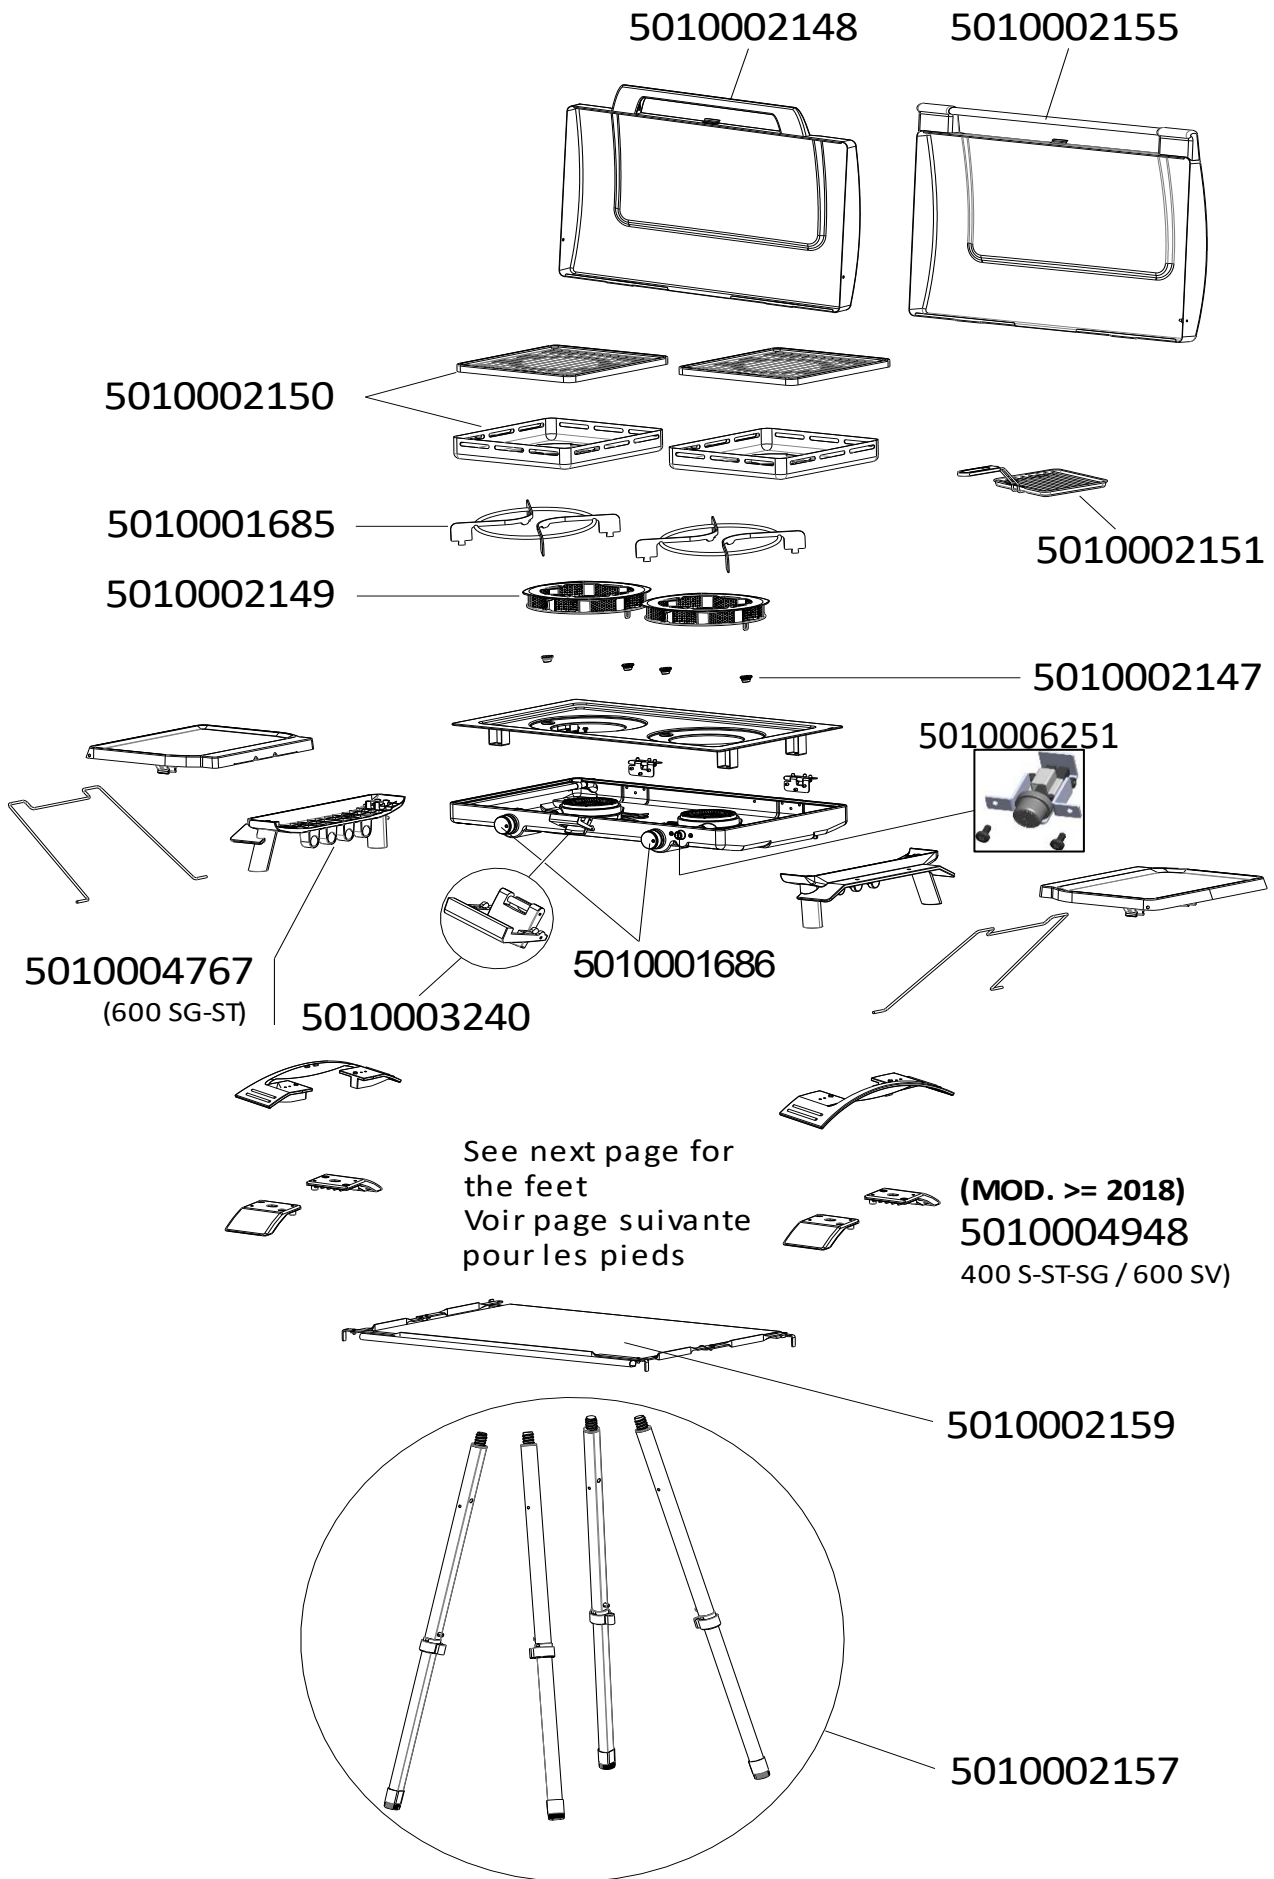

**RECHAUDS :
200 - 400 - 600 SERIES
S - SG - ST - SV**

200 S

400 S

400 SG

400 ST

600 SG

600 ST

600 SV

**RECHAUDS :
200 - 400 - 600 SERIES
S - SG - ST - SV**

**RECHAUDS :
200 - 400 - 600 SERIES
S - SG - ST - SV**

**MODELS FROM 2018
MODELES A PARTIR DE 2018**

FIXING THE FEET / MONTAGE DES PIEDS

400 S / SG - 600 SV STOVES

5010004948

400 ST STOVES

5010004948

RECHAUDS :
200 - 400 - 600 SERIES
S - SG - ST - SV

SPARE PARTS REF.	EN DESCRIPTIONS	FR DESCRIPTIONS	200 SERIES	400 SERIES S - SG	400 SERIES ST	600 SERIES - SG	600 SERIES ST	600 SERIES SV
5010001685	PAN SUPPORT	SUPPORT DE CASSEROLE	X					
5010001686	KNOB (X2)	VOLANT (X2)	X	X	X	X	X	X
5010002147	RUBBER HOLDER (X2)	SUPPORT CAOUTCHOUC (X2)	X					
5010002148	HANDLE + SCREWS	POIGNEE + VIS		X	X			
5010002149	PAN SUPPORT WINDSHIELD	SUPPORT CASSEROLE PAREVENT		X	X	X	X	X
5010002150	GRID + GREASE PLATE	GRILLE + PLATEAU RAMASSE GRAISSE		X		X		
5010002151	TOASTER	TOASTER			X		X	
5010002155	HANDLE + SCREWS	POIGNEE + VIS				X	X	X
5010002157	SET OF 4 ADJUSTABLE LEGS	KIT DE 4 PIEDS REGLABLES				X	X	
5010002159	TEXTILE BASKET	PANIER FIL TEXTILE				X	X	
5010003240	LATCH	VERROU	X	X	X	X	X	X
5010004767	PLASTIC FEET (LEFT AND RIGHT) + SCREWS	PIEDS PLASTIQUE (GAUCHE ET DROITE) + VIS				X	X	
5010004948	PLASTIC FEET (x2) + SCREWS (MOD. 2018 AND AFTER)	PIEDS PLASTIQUE (x2) + VIS (MOD. A PARTIR DE 2018)		X	X			X
5010006251	PIEZO	PIEZO		X	X	X	X	X