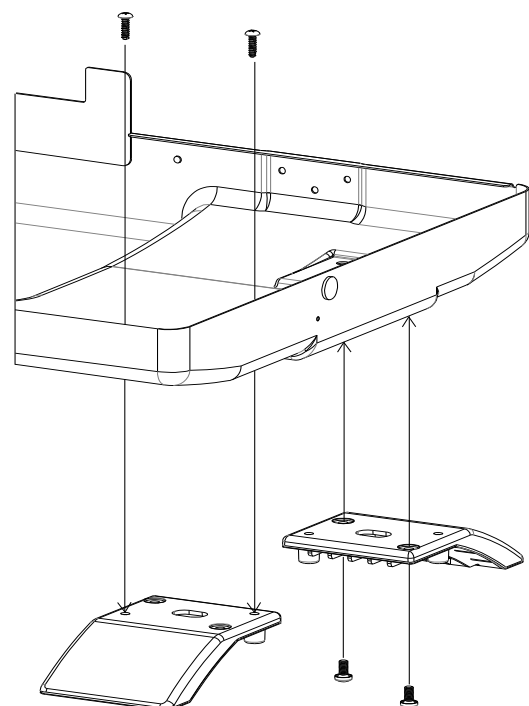

**RECHAUDS :
200 - 400 - 600 SERIES
S - SG - ST - SV**

**RECHAUDS :
200 - 400 - 600 SERIES
S - SG - ST - SV**

**MODELS FROM 2018
MODELES A PARTIR DE 2018**

FIXING THE FEET / MONTAGE DES PIEDS

400 S / SG - 600 SV STOVES

5010004948

400 ST STOVES

5010004948

RECHAUDS :
200 - 400 - 600 SERIES
S - SG - ST - SV

SPARE PARTS REF.	EN DESCRIPTIONS	FR DESCRIPTIONS	200 SERIES	400 SERIES S - SG	400 SERIES ST	600 SERIES - SG	600 SERIES ST	600 SERIES SV
5010001685	PAN SUPPORT	SUPPORT DE CASSEROLE	X					
5010001686	KNOB (X2)	VOLANT (X2)	X	X	X	X	X	X
5010002147	RUBBER HOLDER (X2)	SUPPORT CAOUTCHOUC (X2)	X					
5010002148	HANDLE + SCREWS	POIGNEE + VIS		X	X			
5010002149	PAN SUPPORT WINDSHIELD	SUPPORT CASSEROLE PAREVENT		X	X	X	X	X
5010002150	GRID + GREASE PLATE	GRILLE + PLATEAU RAMASSE GRAISSE		X		X		
5010002151	TOASTER	TOASTER			X		X	
5010002155	HANDLE + SCREWS	POIGNEE + VIS				X	X	X
5010002157	SET OF 4 ADJUSTABLE LEGS	KIT DE 4 PIEDS REGLABLES				X	X	
5010002159	TEXTILE BASKET	PANIER FIL TEXTILE				X	X	
5010003240	LATCH	VERROU	X	X	X	X	X	X
5010004767	PLASTIC FEET (LEFT AND RIGHT) + SCREWS	PIEDS PLASTIQUE (GAUCHE ET DROITE) + VIS				X	X	
5010004948	PLASTIC FEET (x2) + SCREWS (MOD. 2018 AND AFTER)	PIEDS PLASTIQUE (x2) + VIS (MOD. A PARTIR DE 2018)		X	X			X
5010006251	PIEZO	PIEZO		X	X	X	X	X