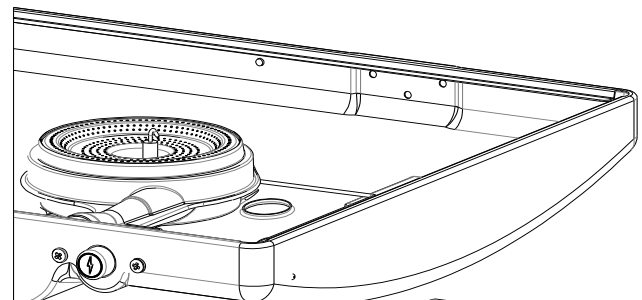

**RECHAUDS :
200 - 400 - 600 SERIES
S - SG - ST - SV**

**RECHAUDS :
200 - 400 - 600 SERIES
S - SG - ST - SV**

**MODELS FROM 2018
MODELES A PARTIR DE 2018**

FIXING THE FEET / MONTAGE DES PIEDS

400 S / SG - 600 SV STOVES

5010004948

400 ST STOVES

5010004948

RECHAUDS :
200 - 400 - 600 SERIES
S - SG - ST - SV

SPARE PARTS REF.	EN DESCRIPTIONS	FR DESCRIPTIONS	200 SERIES	400 SERIES S - SG	400 SERIES ST	600 SERIES - SG	600 SERIES ST	600 SERIES SV
5010001685	PAN SUPPORT	SUPPORT DE CASSEROLE	X					
5010001686	KNOB (X2)	VOLANT (X2)	X	X	X	X	X	X
5010002147	RUBBER HOLDER (X2)	SUPPORT CAOUTCHOUC (X2)	X					
5010002148	HANDLE + SCREWS	POIGNEE + VIS		X	X			
5010002149	PAN SUPPORT WINDSHIELD	SUPPORT CASSEROLE PAREVENT		X	X	X	X	X
5010002150	GRID + GREASE PLATE	GRILLE + PLATEAU RAMASSE GRAISSE		X		X		
5010002151	TOASTER	TOASTER			X		X	
5010002155	HANDLE + SCREWS	POIGNEE + VIS				X	X	X
5010002157	SET OF 4 ADJUSTABLE LEGS	KIT DE 4 PIEDS REGLABLES				X	X	
5010002159	TEXTILE BASKET	PANIER FIL TEXTILE				X	X	
5010003240	LATCH	VERROU	X	X	X	X	X	X
5010004767	PLASTIC FEET (LEFT AND RIGHT) + SCREWS	PIEDS PLASTIQUE (GAUCHE ET DROITE) + VIS				X	X	
5010004948	PLASTIC FEET (x2) + SCREWS (MOD. 2018 AND AFTER)	PIEDS PLASTIQUE (x2) + VIS (MOD. A PARTIR DE 2018)		X	X			X
5010006251	PIEZO	PIEZO		X	X	X	X	X