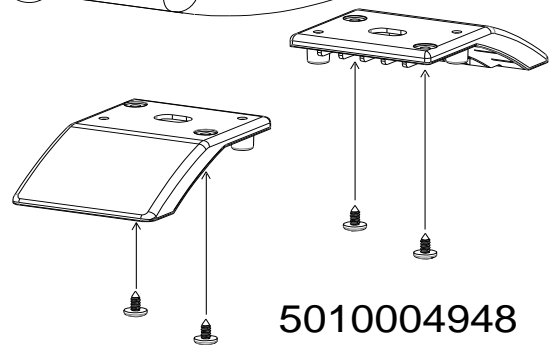

5010004948

400 ST STOVES

5010004948

RECHAUDS :
200 - 400 - 600 SERIES
S - SG - ST - SV

SPARE PARTS REF.	EN DESCRIPTIONS	FR DESCRIPTIONS	200 SERIES	400 SERIES S - SG	400 SERIES ST	600 SERIES - SG	600 SERIES ST	600 SERIES SV
5010001685	PAN SUPPORT	SUPPORT DE CASSEROLE	X					
5010001686	KNOB (X2)	VOLANT (X2)	X	X	X	X	X	X
5010002147	RUBBER HOLDER (X2)	SUPPORT CAOUTCHOUC (X2)	X					
5010002148	HANDLE + SCREWS	POIGNEE + VIS		X	X			
5010002149	PAN SUPPORT WINDSHIELD	SUPPORT CASSEROLE PAREVENT		X	X	X	X	X
5010002150	GRID + GREASE PLATE	GRILLE + PLATEAU RAMASSE GRAISSE		X		X		
5010002151	TOASTER	TOASTER			X		X	
5010002155	HANDLE + SCREWS	POIGNEE + VIS				X	X	X
5010002157	SET OF 4 ADJUSTABLE LEGS	KIT DE 4 PIEDS REGLABLES				X	X	
5010002159	TEXTILE BASKET	PANIER FIL TEXTILE				X	X	
5010003240	LATCH	VERROU	X	X	X	X	X	X
5010004767	PLASTIC FEET (LEFT AND RIGHT) + SCREWS	PIEDS PLASTIQUE (GAUCHE ET DROITE) + VIS				X	X	
5010004948	PLASTIC FEET (x2) + SCREWS (MOD. 2018 AND AFTER)	PIEDS PLASTIQUE (x2) + VIS (MOD. A PARTIR DE 2018)		X	X			X
5010006251	PIEZO	PIEZO		X	X	X	X	X