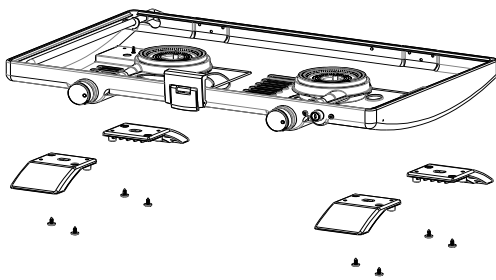

**RECHAUDS :  
200 - 400 - 600 SERIES  
S - SG - ST - SV**

**RECHAUDS :**  
**200 - 400 - 600 SERIES**  
**S - SG - ST - SV**

**MODELS FROM 2018**  
**MODELES A PARTIR DE 2018**

**FIXING THE FEET / MONTAGE DES PIEDS**

**400 S / SG - 600 SV STOVES**

5010004948

**400 ST STOVES**

5010004948

**RECHAUDS :**  
**200 - 400 - 600 SERIES**  
**S - SG - ST - SV**

SPARE PARTS REF.	POINTS	EN DESCRIPTIONS	FR DESCRIPTIONS	200 SERIES	400 SERIES S - SG	400 SERIES ST	600 SERIES - SG	600 SERIES ST	600 SERIES SV
5010001685	50	PAN SUPPORT	SUPPORT DE CASSEROLE	X					
5010001686	30	KNOB (X2)	VOLANT (X2)	X	X	X	X	X	X
5010002147	30	RUBBER HOLDER (X2)	SUPPORT CAOUTCHOUC (X2)	X					
5010002148	50	HANDLE + SCREWS	POIGNEE + VIS		X	X			
5010002149	120	PAN SUPPORT WINDSHIELD	SUPPORT CASSEROLE PAREVENT		X	X	X	X	X
5010002150	260	GRID + GREASE PLATE	GRILLE + PLATEAU RAMASSE		X		X		
5010002151	60	TOASTER	TOASTER			X		X	
5010002155	40	HANDLE + SCREWS	POIGNEE + VIS				X	X	X
5010002157	250	SET OF 4 ADJUSTABLE LEGS	KIT DE 4 PIEDS REGLABLES				X	X	
5010002158	120	SIDE SHELF + WIRE	TABLETTE + FIL				X		
5010002159	70	TEXTILE BASKET	PANIER FIL TEXTILE				X	X	
5010003240	50	LATCH	VERROU	X	X	X	X	X	X
5010004767	100	PLASTIC FEET (LEFT AND RIGHT) + SCREWS	PIEDS PLASTIQUE (GAUCHE ET DROITE) + VIS				X	X	
5010004948	50	PLASTIC FEET (x2) + SCREWS (MOD. FROM 2018)	PIEDS PLASTIQUE (x2) + VIS (MOD. A PARTIR DE 2018)		X	X			X