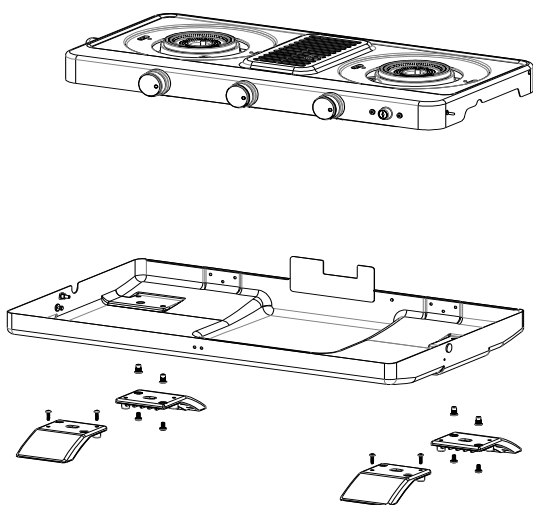

**RECHAUDS :
200 - 400 - 600 SERIES
S - SG - ST - SV**

**RECHAUDS :
200 - 400 - 600 SERIES
S - SG - ST - SV**

**MODELS FROM 2018
MODELES A PARTIR DE 2018**

FIXING THE FEET / MONTAGE DES PIEDS

400 S / SG - 600 SV STOVES

5010004948

400 ST STOVES

5010004948

RECHAUDS :
200 - 400 - 600 SERIES
S - SG - ST - SV

SPARE PARTS REF.	EN DESCRIPTIONS	FR DESCRIPTIONS	200 SERIES	400 SERIES S - SG	400 SERIES ST	600 SERIES - SG	600 SERIES ST	600 SERIES SV
5010001685	PAN SUPPORT	SUPPORT DE CASSEROLE	X					
5010001686	KNOB (X2)	VOLANT (X2)	X	X	X	X	X	X
5010002147	RUBBER HOLDER (X2)	SUPPORT CAOUTCHOUC (X2)	X					
5010002148	HANDLE + SCREWS	POIGNEE + VIS		X	X			
5010002149	PAN SUPPORT WINDSHIELD	SUPPORT CASSEROLE PAREVENT		X	X	X	X	X
5010002150	GRID + GREASE PLATE	GRILLE + PLATEAU RAMASSE GRAISSE		X		X		
5010002151	TOASTER	TOASTER			X		X	
5010002155	HANDLE + SCREWS	POIGNEE + VIS				X	X	X
5010002157	SET OF 4 ADJUSTABLE LEGS	KIT DE 4 PIEDS REGLABLES				X	X	
5010002159	TEXTILE BASKET	PANIER FIL TEXTILE				X	X	
5010003240	LATCH	VERROU	X	X	X	X	X	X
5010004767	PLASTIC FEET (LEFT AND RIGHT) + SCREWS	PIEDS PLASTIQUE (GAUCHE ET DROITE) + VIS				X	X	
5010004948	PLASTIC FEET (x2) + SCREWS (MOD. 2018 AND AFTER)	PIEDS PLASTIQUE (x2) + VIS (MOD. A PARTIR DE 2018)		X	X			X
5010006251	PIEZO	PIEZO		X	X	X	X	X