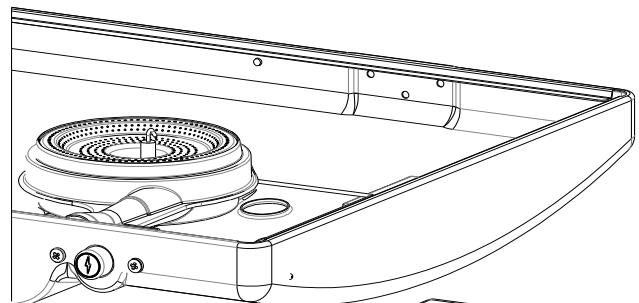

**RECHAUDS :  
200 - 400 - 600 SERIES  
S - SG - ST - SV**

**RECHAUDS :**  
**200 - 400 - 600 SERIES**  
**S - SG - ST - SV**

**MODELS FROM 2018**  
**MODELES A PARTIR DE 2018**

**FIXING THE FEET / MONTAGE DES PIEDS**

**400 S / SG - 600 SV STOVES**

5010004948

**400 ST STOVES**

5010004948

**RECHAUDS :**  
**200 - 400 - 600 SERIES**  
**S - SG - ST - SV**

SPARE PARTS REF.	POINTS	EN DESCRIPTIONS	FR DESCRIPTIONS	200 SERIES	400 SERIES S - SG	400 SERIES ST	600 SERIES - SG	600 SERIES ST	600 SERIES SV
5010001685	50	PAN SUPPORT	SUPPORT DE CASSEROLE	X					
5010001686	30	KNOB (X2)	VOLANT (X2)	X	X	X	X	X	X
5010002147	30	RUBBER HOLDER (X2)	SUPPORT CAOUTCHOUC (X2)	X					
5010002148	50	HANDLE + SCREWS	POIGNEE + VIS		X	X			
5010002149	120	PAN SUPPORT WINDSHIELD	SUPPORT CASSEROLE PAREVENT		X	X	X	X	X
5010002150	260	GRID + GREASE PLATE	GRILLE + PLATEAU RAMASSE		X		X		
5010002151	60	TOASTER	TOASTER			X		X	
5010002155	40	HANDLE + SCREWS	POIGNEE + VIS				X	X	X
5010002157	250	SET OF 4 ADJUSTABLE LEGS	KIT DE 4 PIEDS REGLABLES				X	X	
5010002158	120	SIDE SHELF + WIRE	TABLETTE + FIL				X		
5010002159	70	TEXTILE BASKET	PANIER FIL TEXTILE				X	X	
5010003240	50	LATCH	VERROU	X	X	X	X	X	X
5010004767	100	PLASTIC FEET (LEFT AND RIGHT) + SCREWS	PIEDS PLASTIQUE (GAUCHE ET DROITE) + VIS				X	X	
5010004948	50	PLASTIC FEET (x2) + SCREWS (MOD. FROM 2018)	PIEDS PLASTIQUE (x2) + VIS (MOD. A PARTIR DE 2018)		X	X			X