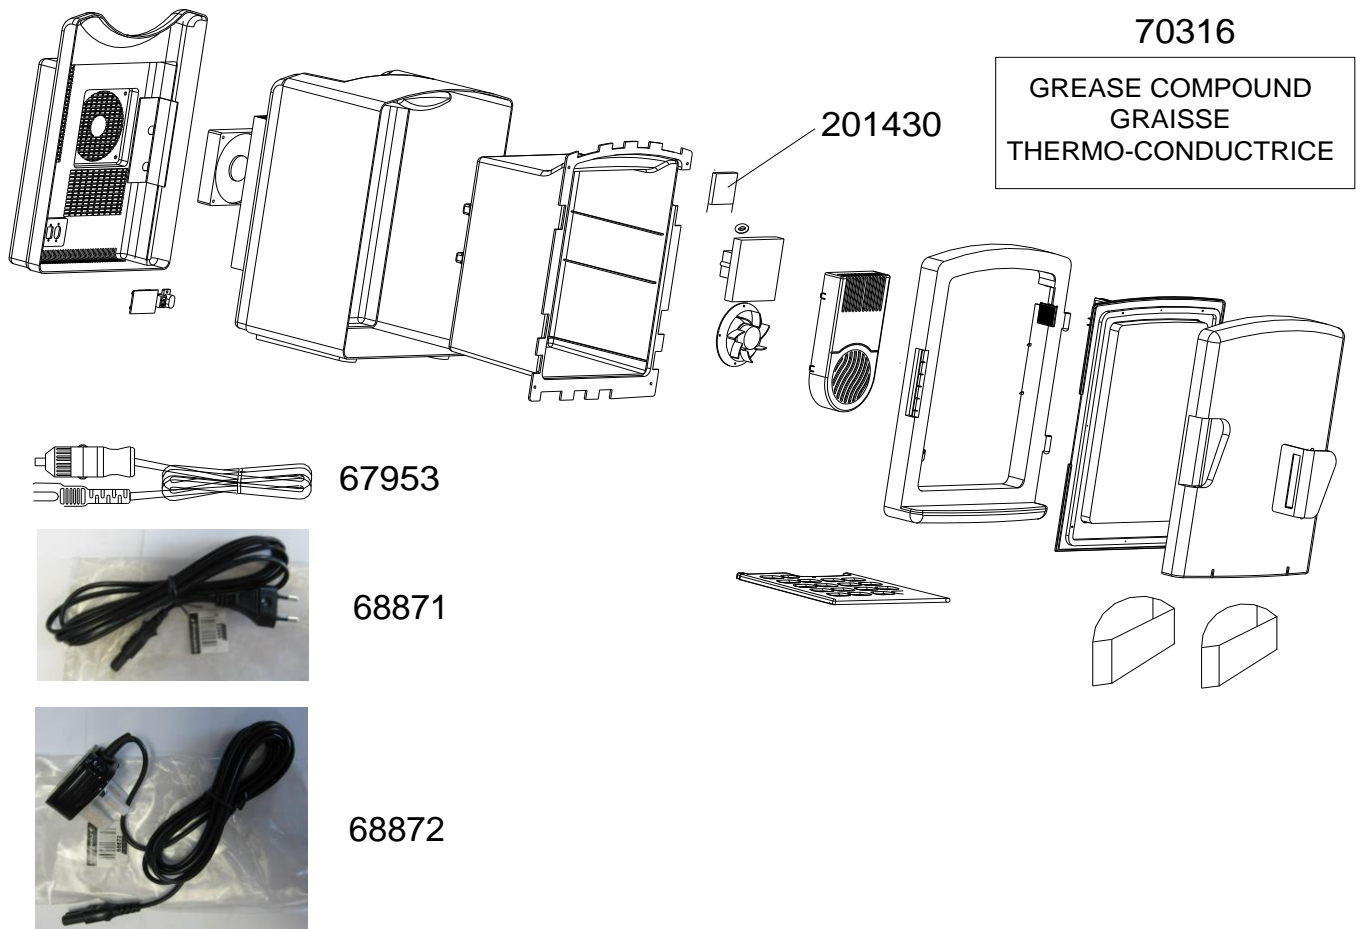

**THERMO-ELECTRIC COOLER /
GLACIERE THERMO-ELECTRIQUE :
FRIBORG TE 20 AC/DC**

SPARE PARTS REF.	POINTS	EN DESCRIPTIONS	FR DESCRIPTIONS
67953	120	POWER CORD - 12 VOLTS	CORDON 12 VOLTS
68871	130	POWER CORD 220 VOLTS AC (EU)	CORDON 220 VOLTS AC (EU)
68872	120	POWER CORD 240 VOLTS AC - UK	CORDON 240 VOLTS AC - UK
70316	80	THERMAL JOINT COMPOUND	GRAISSE THERMO-CONDUCTRICE
201430	325	THERMO ELECTRIC ELEMENT	ELEMENT THERMO-ELECTRIQUE