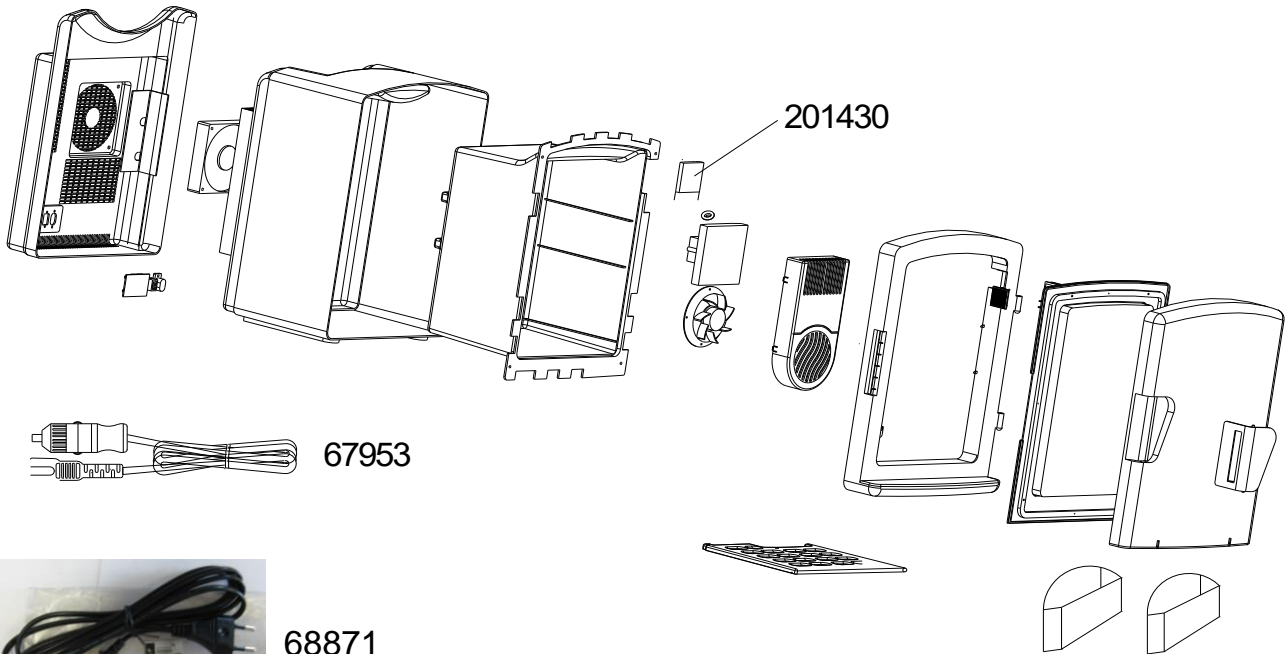

**THERMO-ELECTRIC COOLER /
GLACIERE THERMO-ELECTRIQUE :
FRIBORG TE 20 AC/DC**

SPARE PARTS REF.	EN DESCRIPTIONS	FR DESCRIPTIONS
67953	POWER CORD - 12 VOLTS	CORDON 12 VOLTS
68871	POWER CORD 220 VOLTS AC (EU)	CORDON 220 VOLTS AC (EU)
68872	POWER CORD 240 VOLTS AC (UK)	CORDON 240 VOLTS AC (UK)
201430	THERMO ELECTRIC ELEMENT	ELEMENT THERMO-ELECTRIQUE