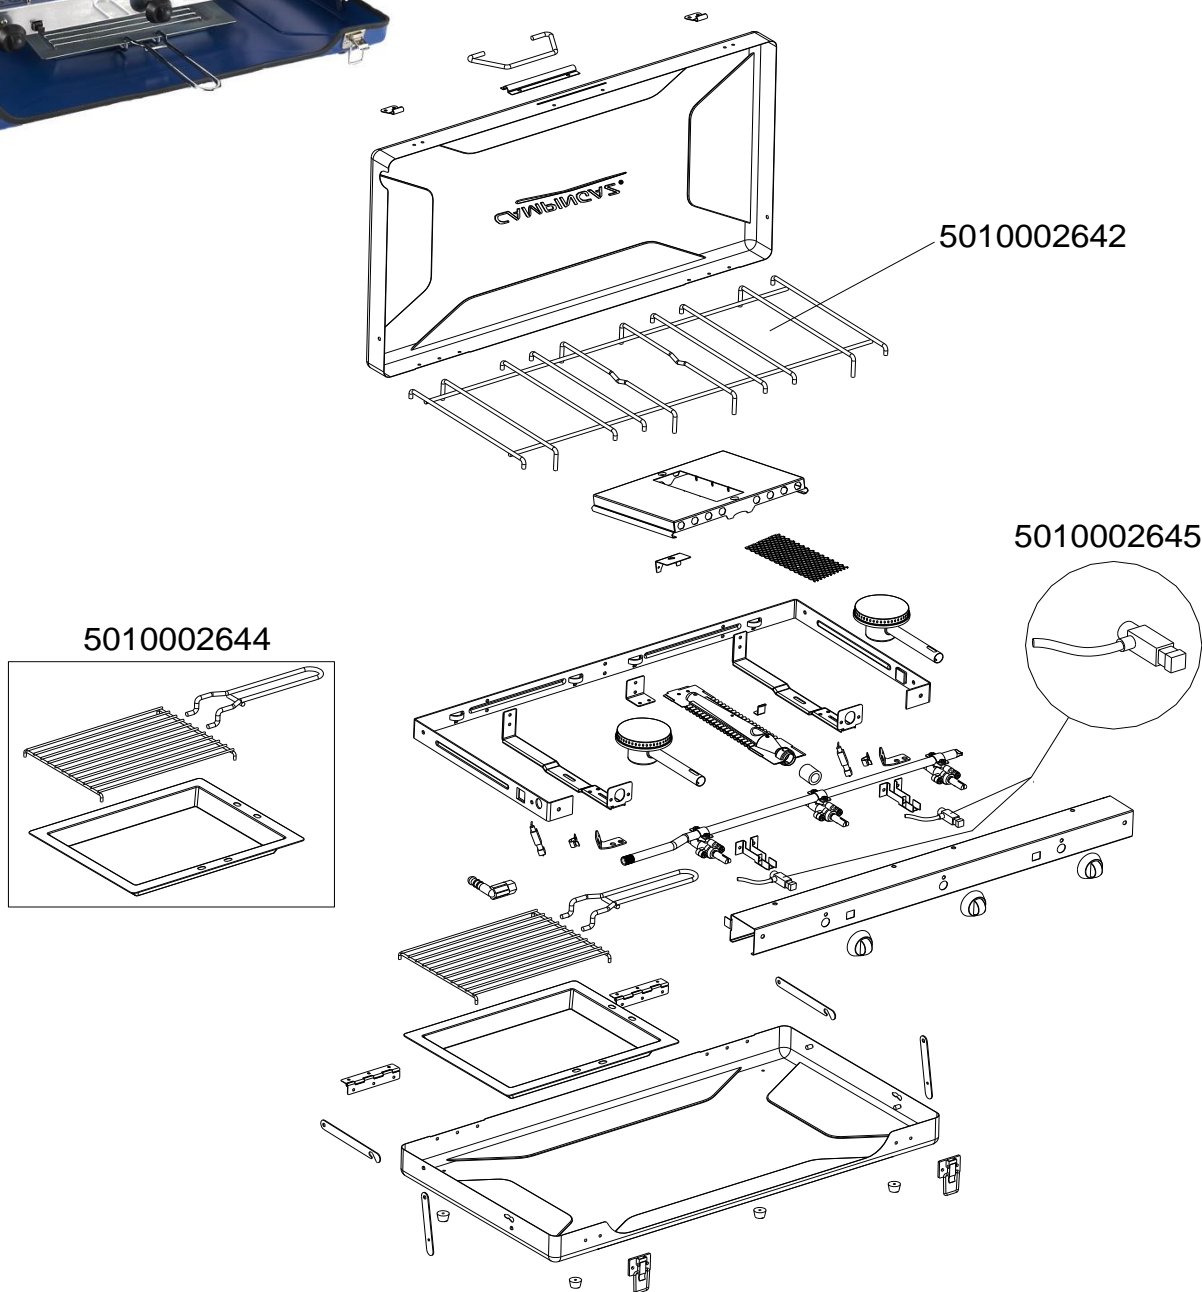

STOVE / RECHAUD : CAMPING CHEF FOLDING

CAMPINGAZ®

SPARE PART REF.	POINTS	EN DESCRIPTIONS	FR DESCRIPTIONS
5010002642	60	PAN SUPPORT GRID	GRILLE SUPPORT CASSEROLE
5010002644	50	GREASE COMPARTMENT + GRILL + HANDLE	COMPARTIMENT A GRAISSE + GRILL + POIGNEE
5010002645	50	PIEZO (X1)	PIEZO (X1)