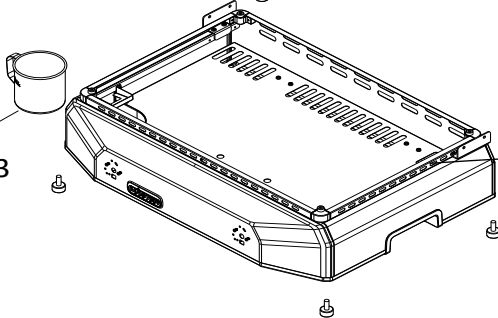

5010004743

5010004744

5010004993 (Mod. L Plus - Fr)

5010005362

BARBECUES :
MASTER PLANCHA 2B
EX - EXD - L - L PLUS - LB - LBX - LX
STAINLESS STEEL (INOX)

SPARE PARTS REF.	POINTS	EN DESCRIPTIONS	FR DESCRIPTIONS	MASTER PLANCHA EX / EXD	MASTER PLANCHA L / L PLUS	MASTER PLANCHA LB	MASTER PLANCHA LBX	MASTER PLANCHA LX	MASTER PLANCHA INOX
68038	60	LID HANDLE + SCREWS	POIGNEE COUVERCLE + VIS		X				
5010002245	50	CHROMED KNOB (x2)	VOLANT CHROME (x2)	X	X	X	X	X	X
5010002349	60	LID HANDLE + SCREWS	POIGNEE COUVERCLE + VIS	X				X	X
5010004740	280	LID (STAINLESS STEEL) WITH HANDLE, CONNECTING RODS AND BRACKETS	COUVERCLE (INOX) AVEC POIGNEE, BIELLETTES ET SUPPORTS	X				X	X
5010004741	750	ENAMELLED CAST IRON GRIDDLE WITH 4 SUPPORT SCREWS - SHINY	PLAQUE DE CUISSON FONTE EMAILLEE AVEC 4 VIS SUPPORT - BRILLANTE	X	X	X	X	X	
5010004742	100	STAINLESS STEEL BURNER 28MB AND 50MB	BRULEUR INOX 28MB ET 50MB	X	X	X	X	X	X
5010004743	50	GREASE CAN	POT A GRAISSE	X	X	X	X	X	X
5010004744	50	FEET (X4)	PIEDS (X4)	X	X	X	X	X	X
5010004745	30	JET 28Mb	INJECTEUR 28Mb	X	X			X	X
5010004747	170	IGNITION SET + BATTERY PACK	KIT ALLUMAGE + BOITIER PILES	X	X		X	X	X
5010004769	70	ELECTRODES + HOUSING 28 Mb	ELECTRODES + SUPPORT 28 Mb	X	X			X	X
5010004770	70	ELECTRODES + HOUSING 50 Mb	ELECTRODES + SUPPORT 50 Mb	X	X	X	X	X	X
5010004962	150	LID WITHOUT HANDLE (DARK GREY)	COUVERCLE SANS POIGNEE (GRIS FONCE)		X				
5010004993	40	FEET (x4) + SCREWS	PIED (x4) + VIS		X				
5010005362	60	STAINLESS STEEL FIREBOX FRAME (SIDE AND FRONT BARS)	CADRE DE CUVE INOX (BARRES AVANT ET LATERALES)	X	X	X	X	X	X
5010005365	50	PIEZO DOUBLE	PIEZO DOUBLE			X			
5010005406	1400	STAINLESS STEEL GRIDDLE WITH 4 SUPPORT SCREWS	PLAQUE DE CUISSON INOX AVEC 4 VIS SUPPORT						X
5010005834	40	PUSH BUTTON ELECTRONIC IGNITOR (SILVER CAP)	BOUTTON POUSSOIR TRAIN D'ETINCELLES (BOUTON ARGENTE)				X		