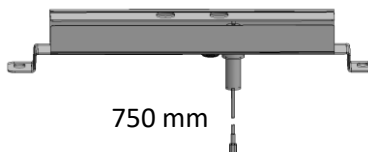

# BARBECUE : MASTER 4 SERIES CLASSIC (MOD. 2017)

SPARE PARTS REF.	POINTS	EN DESCRIPTIONS	FR DESCRIPTIONS
5010005625	600	SIDE BURNER TABLE WITH STAINLESS STEEL HOSE 28Mb	ETAGERE RECHAUD LATERAL AVEC TUYAU INOX 28Mb
5010005799	600	CONTROL PANEL + WIRES (BACKLIGHTING+IGNITION) + STOVE PIPE 28Mb G1/2(Fr)	CONSOLE + CABLAGE (ECLAIRAGE+ALLUMAGE) + TUBULURE RECHAUD 28Mb G1/2 (Fr)
5010005802	600	CONTROL PANEL + WIRES (BACKLIGHTING+IGNITION) + STOVE PIPE 28Mb (Export)	CONSOLE + CABLAGE (ECLAIRAGE+IGNITION) + TUBULURE RECHAUD 28Mb (Export)

5010005392

1

1050 mm

1050 mm

2

750 mm

830 mm

660 mm