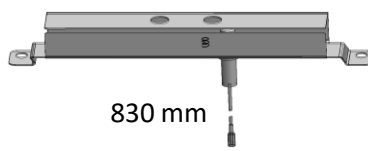

# BARBECUE : MASTER 4 SERIES CLASSIC (MOD. 2017)

SPARE PARTS REF.	POINTS	EN DESCRIPTIONS	FR DESCRIPTIONS
5010005625	600	SIDE BURNER TABLE WITH STAINLESS STEEL HOSE 28Mb	ETAGERE RECHAUD LATERAL AVEC TUYAU INOX 28Mb
5010005799	600	CONTROL PANEL + WIRES (BACKLIGHTING+IGNITION) + STOVE PIPE 28Mb G1/2(Fr)	CONSOLE + CABLAGE (ECLAIRAGE+ALLUMAGE) + TUBULURE RECHAUD 28Mb G1/2 (Fr)
5010005802	600	CONTROL PANEL + WIRES (BACKLIGHTING+IGNITION) + STOVE PIPE 28Mb (Export)	CONSOLE + CABLAGE (ECLAIRAGE+IGNITION) + TUBULURE RECHAUD 28Mb (Export)

5010005392

1

1050 mm

1050 mm

2

750 mm

830 mm

660 mm