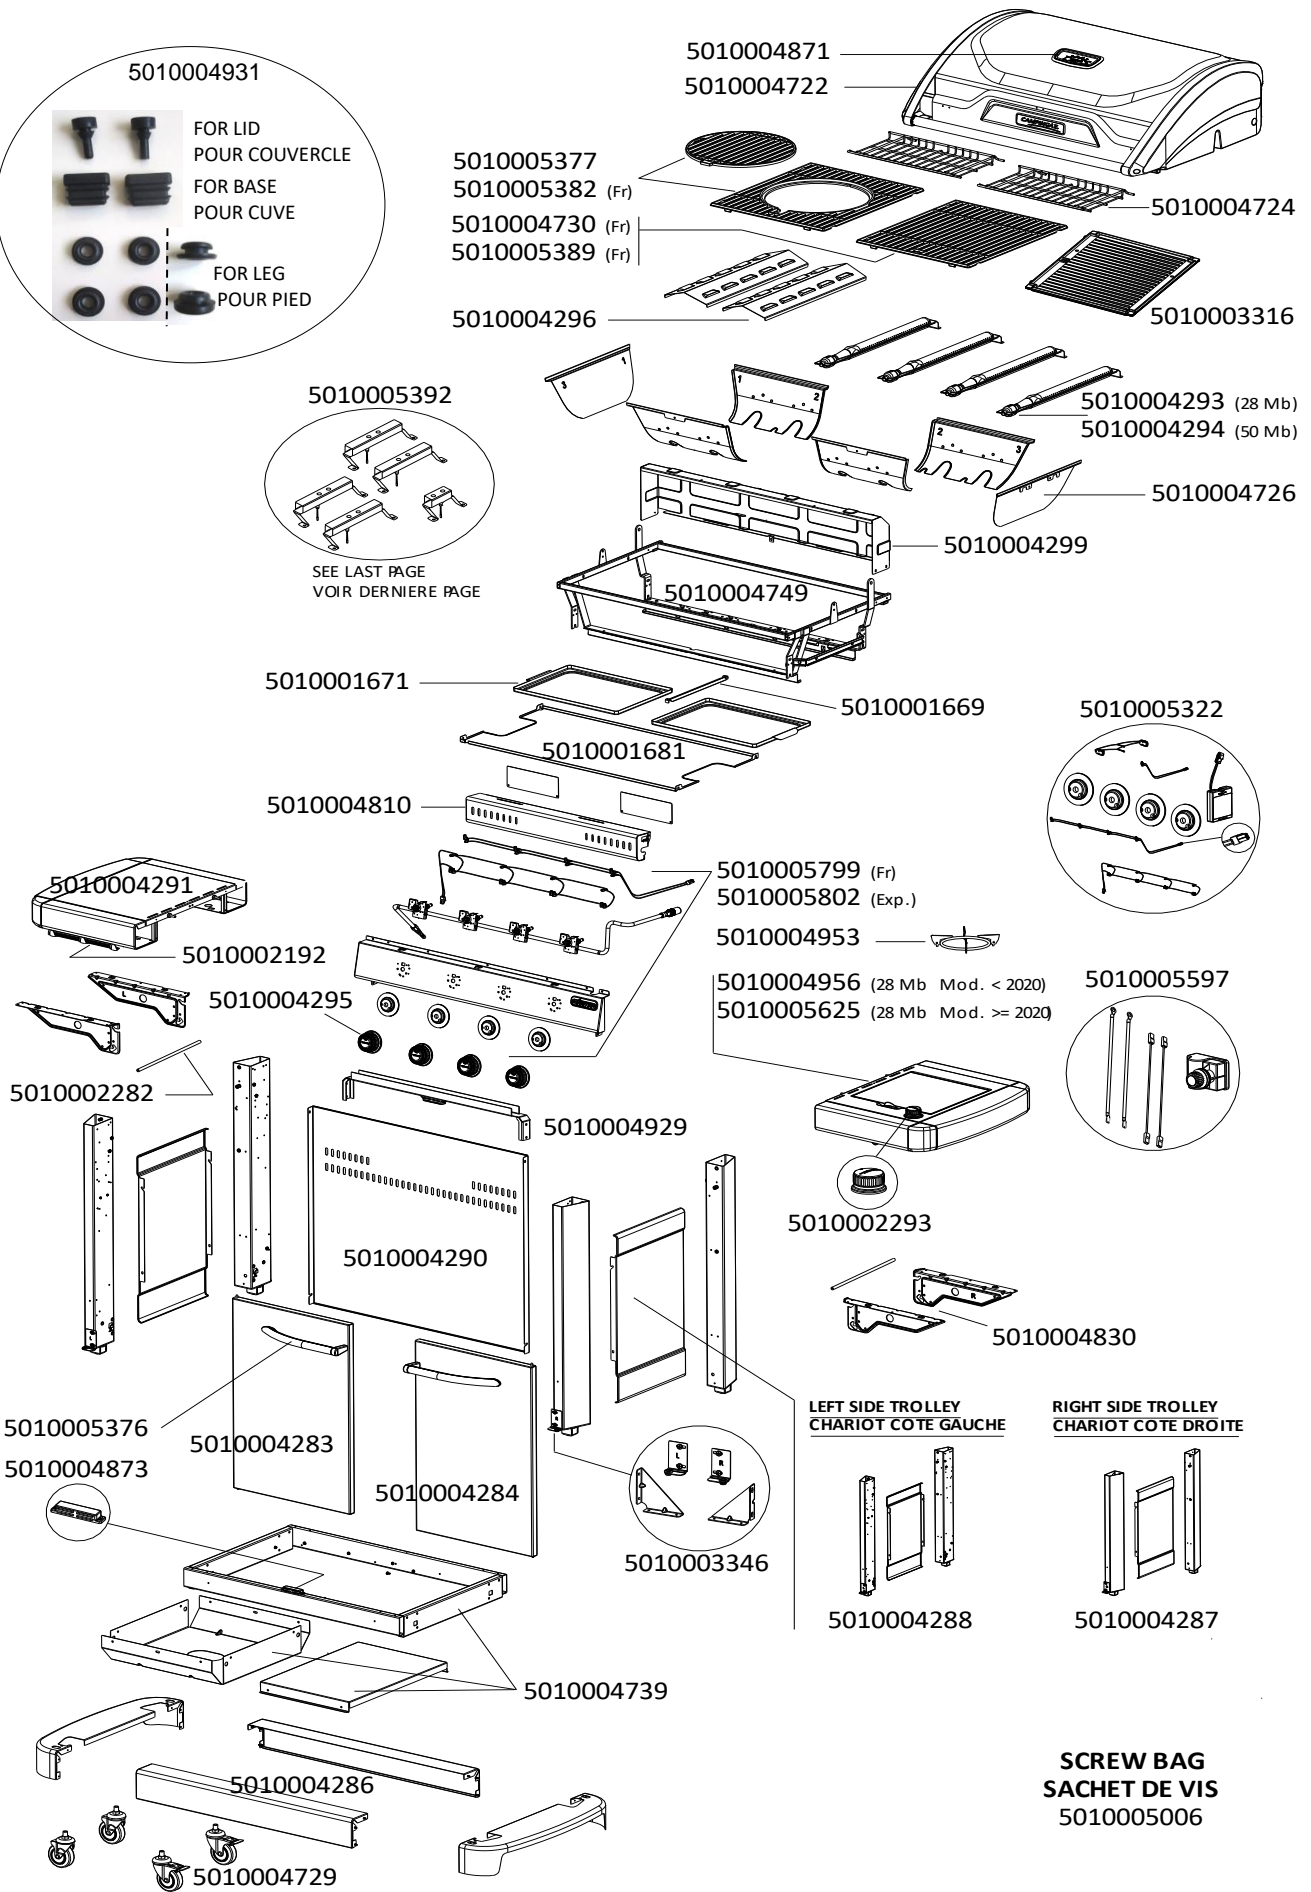

BARBECUE : MASTER 4 SERIES CLASSIC (MOD. 2017)

BARBECUE : MASTER 4 SERIES CLASSIC (MOD. 2017)