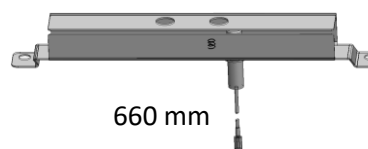

# BARBECUE : MASTER 4 SERIES CLASSIC (MOD. 2017)

SPARE PARTS REF.	POINTS	EN DESCRIPTIONS	FR DESCRIPTIONS
5010005625	600	SIDE BURNER TABLE WITH STAINLESS STEEL HOSE 28Mb	ETAGERE RECHAUD LATERAL AVEC TUYAU INOX 28Mb
5010005799	600	CONTROL PANEL + WIRES (BACKLIGHTING+IGNITION) + STOVE PIPE 28Mb G1/2(Fr)	CONSOLE + CABLAGE (ECLAIRAGE+ALLUMAGE) + TUBULURE RECHAUD 28Mb G1/2 (Fr)
5010005802	600	CONTROL PANEL + WIRES (BACKLIGHTING+IGNITION) + STOVE PIPE 28Mb (Export)	CONSOLE + CABLAGE (ECLAIRAGE+IGNITION) + TUBULURE RECHAUD 28Mb (Export)

5010005392

1

1050 mm

1050 mm

2

750 mm

830 mm

660 mm