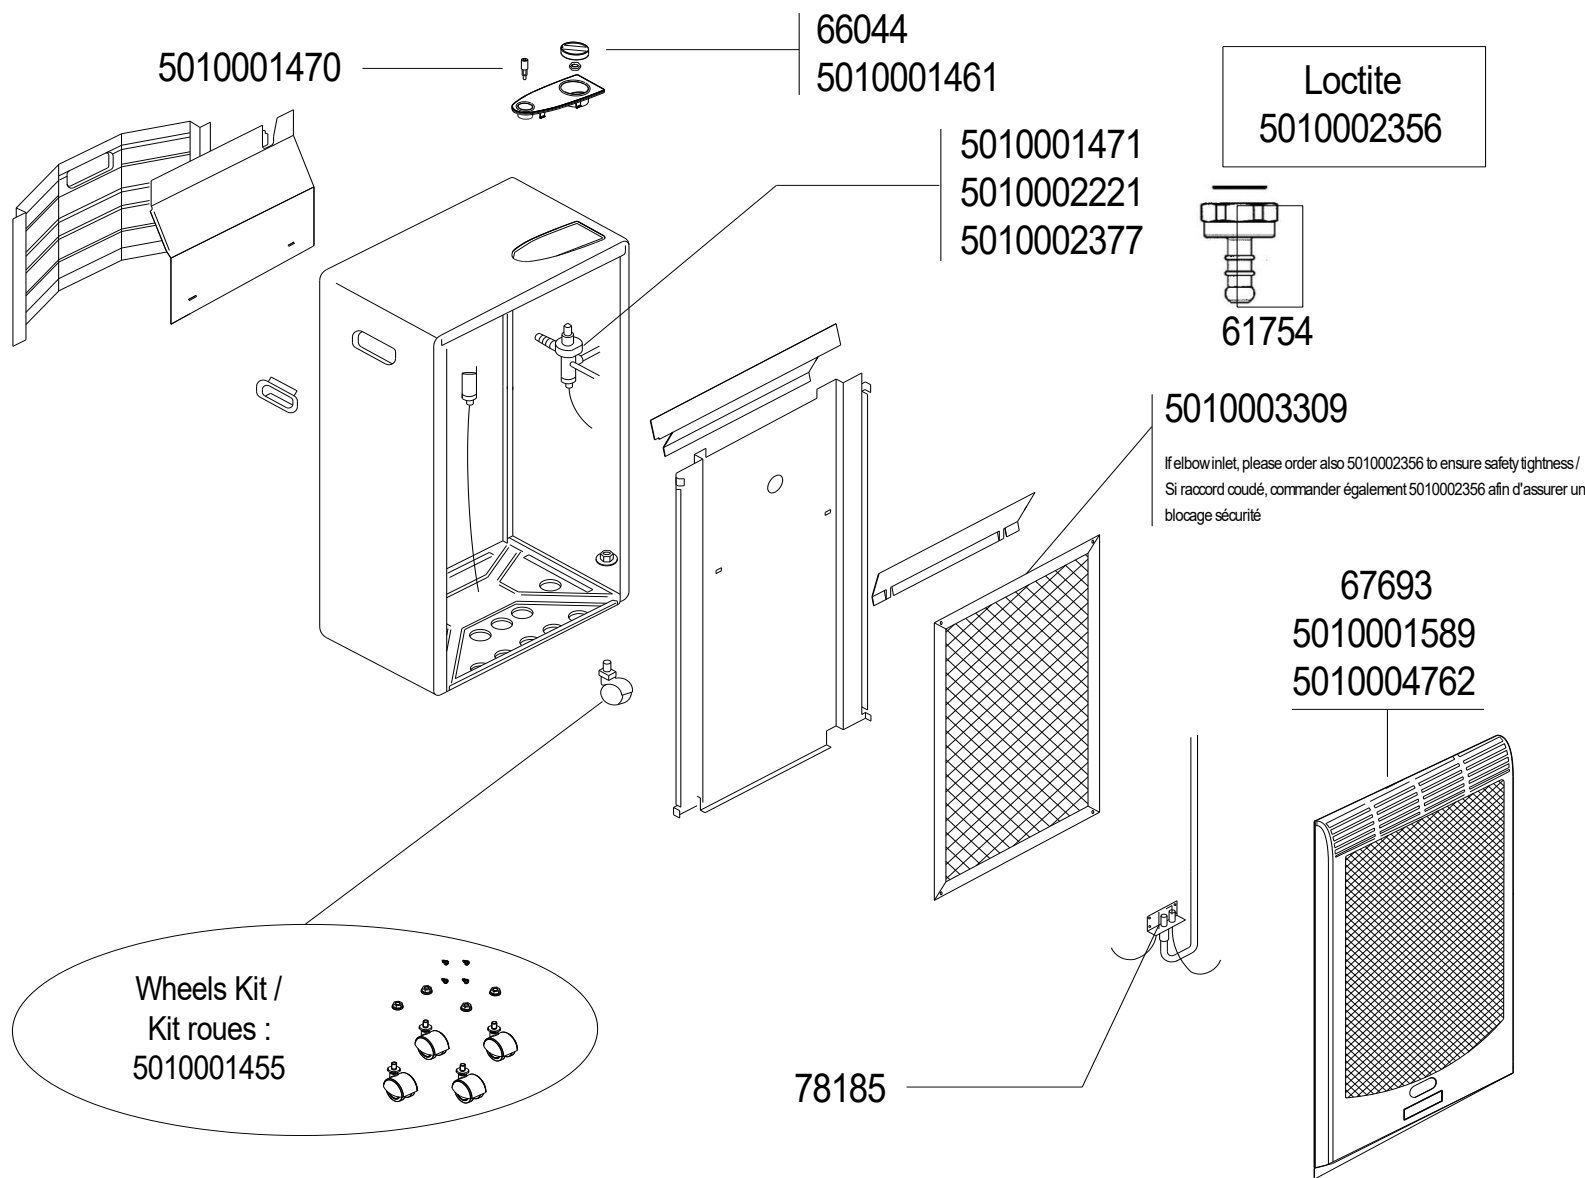

**CATALYTIC HEATER /
CHAUFFAGE CATALYTIQUE :
CR 5000 - ELZO 3000**

**CATALYTIC HEATER /
CHAUFFAGE CATALYTIQUE :
CR 5000 - ELZO 3000**

SPARE PARTS REF.	POINTS	EN DESCRIPTIONS	FR DESCRIPTIONS	MOD. >=2013				OLD MOD./ANCIENS MOD. (<2013)			ELZO 3000
				FRANCE	PORTUGAL / BELGIUM - Belgique	SPAIN - Espagne SWITZERLAND - Suisse POLAND - Pologne	AUSTRIA - Autriche	CR 5000 FRANCE - ITALY / Italie - PORTUGAL ATHENA 5000 A-20 SPAIN / Espagne CR5000 / A-20	GERMANY / Allemagne AUSTRIA / Autriche	CH 5000 ITALY - Italie	
61754	50	SCREWED ADAPTATOR + WASHER (Fr)	ADAPTATEUR TETINE VISSE + JOINT (Fr)	X							X
66044	30	VALVE KNOB FOR 4 POSITION TAP	VOLANT VANNE POUR ROBINET 4 POSITIONS					X	X	X	X
67693	190	FRONT PANEL - DARK GREY	FACADE AVANT - GRIS FONCE		X	X	X	X	X		
78185	150	GAS STOP DEVICE	VEILLEUSE + THERMOCOUPLE	X	X	X		X			X
5010001455	50	WHEELS KIT (x4)	KIT ROUES (x4)	X	X	X	X	X	X	X	X
5010001461	30	VALVE KNOB FOR 3 POSITION TAP	VOLANT VANNE POUR ROBINET 3 POSITIONS	X	X	X	X				
5010001470	50	PIEZO IGNITER	PIEZO	X	X	X	X	X	X	X	X
5010001471	150	GAS TAP DEVICE	VANNE DE SECURITE			X					
5010001589	90	FRONT PANEL - BLUE	FACADE AVANT - BLEUE	X							X
5010002221	130	GAS TAP DEVICE	VANNE DE SECURITE		X						
5010002356	290	LOCTITE GLUE 542 10ML	COLLE LOCTITE 542 10 ML	X	X	X	X	X	X	X	
5010002377	130	GAS TAP DEVICE	VANNE DE SECURITE	X							
5010003309	300	CATALYTIC PANEL (WITH FOLDED SUPPORTS)	PANNEAU CATALYTIQUE (AVEC SUPPORTS PLIES)	X	X	X	X	X	X	X	X
5010004762	140	FRONT PANEL - BORDEAUX	FACADE AVANT - BORDEAUX			X					