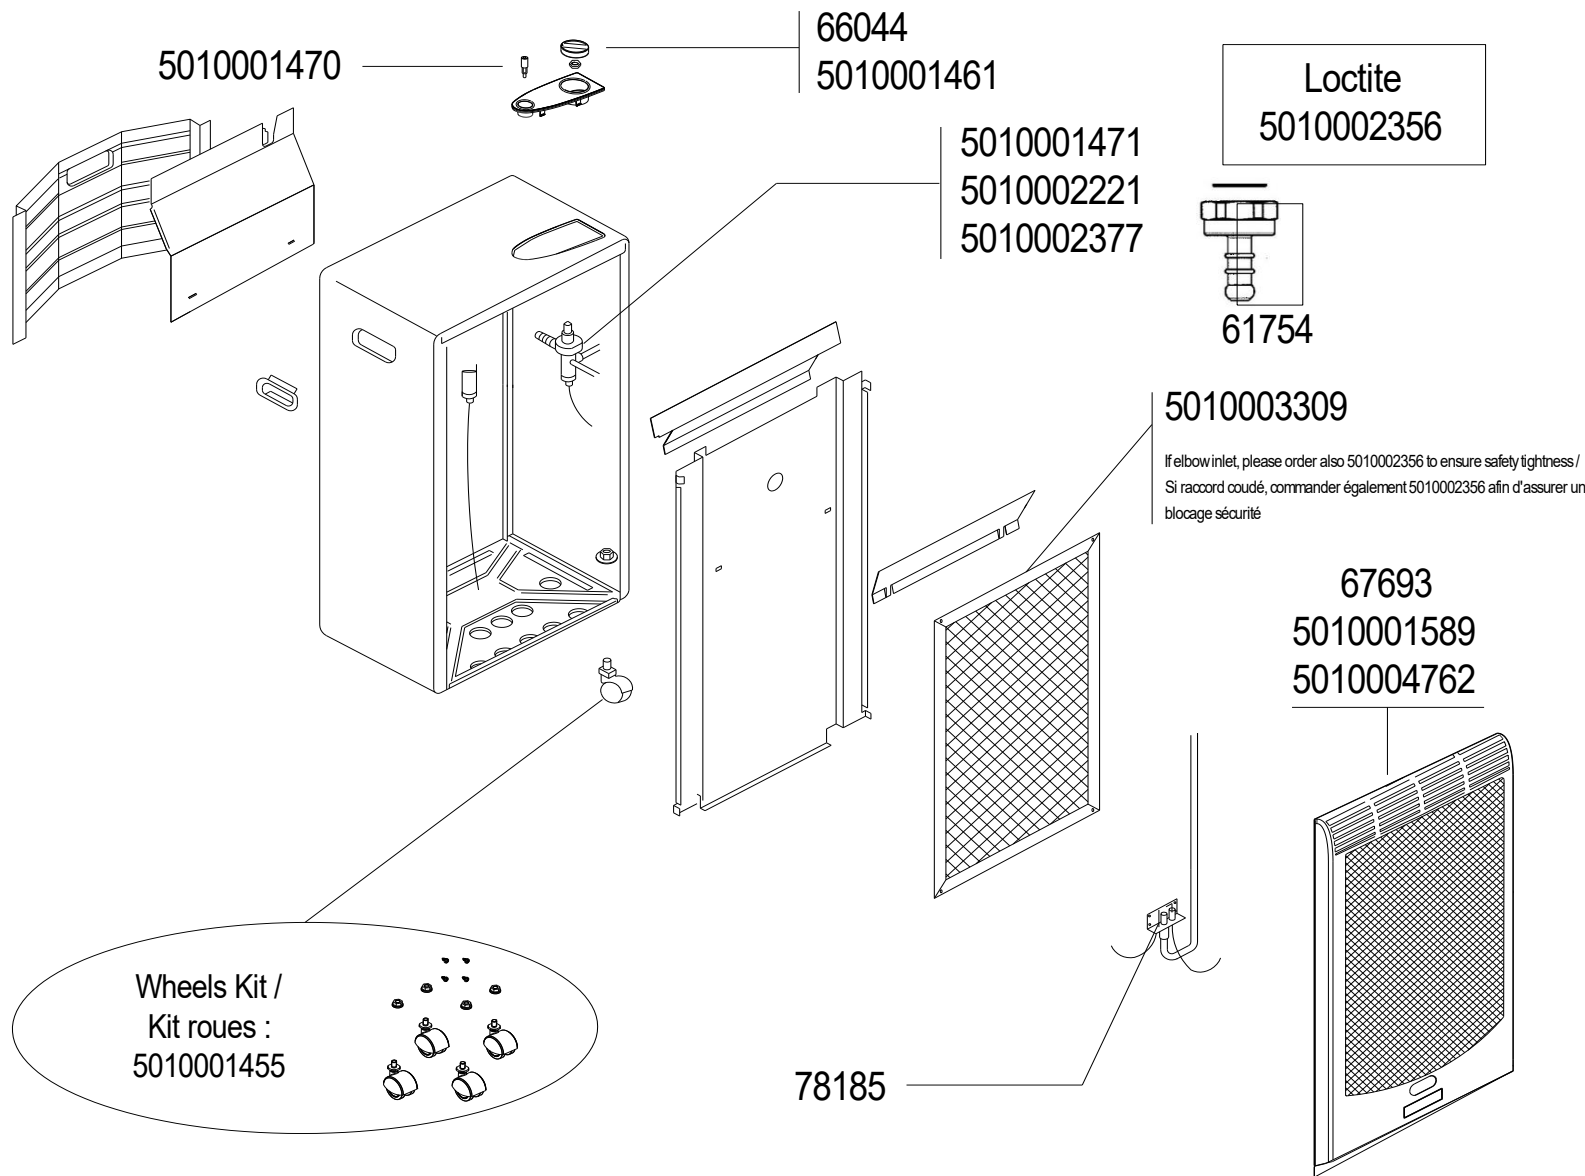

**CATALYTIC HEATER /
CHAUFFAGE CATALYTIQUE :
CR 5000 - ELZO 3000**

**CATALYTIC HEATER /
CHAUFFAGE CATALYTIQUE :
CR 5000 - ELZO 3000**

SPARE PARTS REF.	POINTS	EN DESCRIPTIONS	FR DESCRIPTIONS	MOD. >=2013				OLD MOD./ANCIENS MOD. (<2013)			ELZO 3000
				FRANCE	PORTUGAL / BELGIUM - Belgique	SPAIN - Espagne SWITZERLAND - Suisse POLAND - Pologne	AUSTRIA - Autriche	CR 5000 FRANCE - ITALY / Italie - PORTUGAL ATHENA 5000 A-20 SPAIN / Espagne CR5000 / A-20	GERMANY / Allemagne AUSTRIA / Autriche	CH 5000 ITALY - Italie	
61754	50	SCREWED ADAPTATOR + WASHER (Fr)	ADAPTATEUR TETINE VISSE + JOINT (Fr)	X							X
66044	30	VALVE KNOB FOR 4 POSITION TAP	VOLANT VANNE POUR ROBINET 4 POSITIONS					X	X	X	X
67693	190	FRONT PANEL - DARK GREY	FACADE AVANT - GRIS FONCE		X	X	X	X	X		
78185	150	GAS STOP DEVICE	VEILLEUSE + THERMOCOUPLE	X	X	X		X			X
5010001455	50	WHEELS KIT (x4)	KIT ROUES (x4)	X	X	X	X	X	X	X	X
5010001461	30	VALVE KNOB FOR 3 POSITION TAP	VOLANT VANNE POUR ROBINET 3 POSITIONS	X	X	X	X				
5010001470	50	PIEZO IGNITER	PIEZO	X	X	X	X	X	X	X	X
5010001471	150	GAS TAP DEVICE	VANNE DE SECURITE			X					
5010001589	90	FRONT PANEL - BLUE	FACADE AVANT - BLEUE	X							X
5010002221	130	GAS TAP DEVICE	VANNE DE SECURITE		X						
5010002356	290	LOCTITE GLUE 542 10ML	COLLE LOCTITE 542 10 ML	X	X	X	X	X	X	X	
5010002377	150	GAS TAP DEVICE	VANNE DE SECURITE	X							
5010003309	300	CATALYTIC PANEL (WITH FOLDED SUPPORTS)	PANNEAU CATALYTIQUE (AVEC SUPPORTS PLIES)	X	X	X	X	X	X	X	X
5010004762	140	FRONT PANEL - BORDEAUX	FACADE AVANT - BORDEAUX			X					