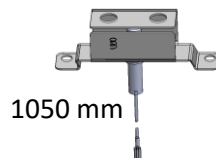

BARBECUE : MASTER 4 SERIES CLASSIC LS

(MOD. FROM / A PARTIR DE 2018)

SPARE PARTS REF.	POINTS	EN DESCRIPTIONS	FR DESCRIPTIONS
5010005597	180	ELECTRONIC IGNITION SET (2/4 OUTLETS) WITH CONNECTION WIRES	KIT ALLUMAGE ELECTRONIQUE (2/4 SORTIES) AVEC CABLES DE CONNECTIONS
5010005785	700	CONTROL PANEL + WIRES (BACKLIGHTING+IGNITION) + STOVE PIPE 28Mb (Export)	CONSOLE + CABLAGE (ECLAIRAGE+IGNITION) + TUBULURE RECHAUD 28Mb (Export)
5010005828	430	KIT LEGS (x4)	KIT PIEDS (x4)
5010006189	820	CONTROL PANEL + WIRES (BACKLIGHTING+IGNITION) + PIPE 50Mb 1/4"(De) - PROPANE MODELS ONLY	CONSOLE + CABLAGE (ECLAIRAGE+IGNITION) + TUBULURE 50Mb 1/4"(De) - MODELE PROPANE UNIQUEMENT

5010005392

1

1050 mm

1050 mm

2

750 mm

830 mm

660 mm