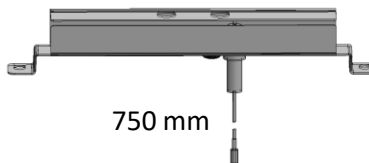

BARBECUE : MASTER 4 SERIES CLASSIC LS

(MOD. FROM / A PARTIR DE 2018)

SPARE PARTS REF.	POINTS	EN DESCRIPTIONS	FR DESCRIPTIONS
5010005597	180	ELECTRONIC IGNITION SET (2/4 OUTLETS) WITH CONNECTION WIRES	KIT ALLUMAGE ELECTRONIQUE (2/4 SORTIES) AVEC CABLES DE CONNECTIONS
5010005785	700	CONTROL PANEL + WIRES (BACKLIGHTING+IGNITION) + STOVE PIPE 28Mb (Export)	CONSOLE + CABLAGE (ECLAIRAGE+IGNITION) + TUBULURE RECHAUD 28Mb (Export)
5010005828	430	KIT LEGS (x4)	KIT PIEDS (x4)
5010006189	820	CONTROL PANEL + WIRES (BACKLIGHTING+IGNITION) + PIPE 50Mb 1/4"(De) - PROPANE MODELS ONLY	CONSOLE + CABLAGE (ECLAIRAGE+IGNITION) + TUBULURE 50Mb 1/4"(De) - MODELE PROPANE UNIQUEMENT

5010005392

1

1050 mm

1050 mm

2

750 mm

830 mm

660 mm