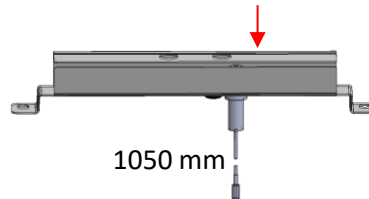

BARBECUE : MASTER 4 SERIES CLASSIC LS

(MOD. FROM / A PARTIR DE 2018)

SPARE PARTS REF.	POINTS	EN DESCRIPTIONS	FR DESCRIPTIONS
5010005597	180	ELECTRONIC IGNITION SET (2/4 OUTLETS) WITH CONNECTION WIRES	KIT ALLUMAGE ELECTRONIQUE (2/4 SORTIES) AVEC CABLES DE CONNECTIONS
5010005785	700	CONTROL PANEL + WIRES (BACKLIGHTING+IGNITION) + STOVE PIPE 28Mb (Export)	CONSOLE + CABLAGE (ECLAIRAGE+IGNITION) + TUBULURE RECHAUD 28Mb (Export)
5010005828	430	KIT LEGS (x4)	KIT PIEDS (x4)
5010006189	820	CONTROL PANEL + WIRES (BACKLIGHTING+IGNITION) + PIPE 50Mb 1/4"(De) - PROPANE MODELS ONLY	CONSOLE + CABLAGE (ECLAIRAGE+IGNITION) + TUBULURE 50Mb 1/4"(De) - MODELE PROPANE UNIQUEMENT

5010005392

1

1050 mm

1050 mm

2

750 mm

830 mm

660 mm