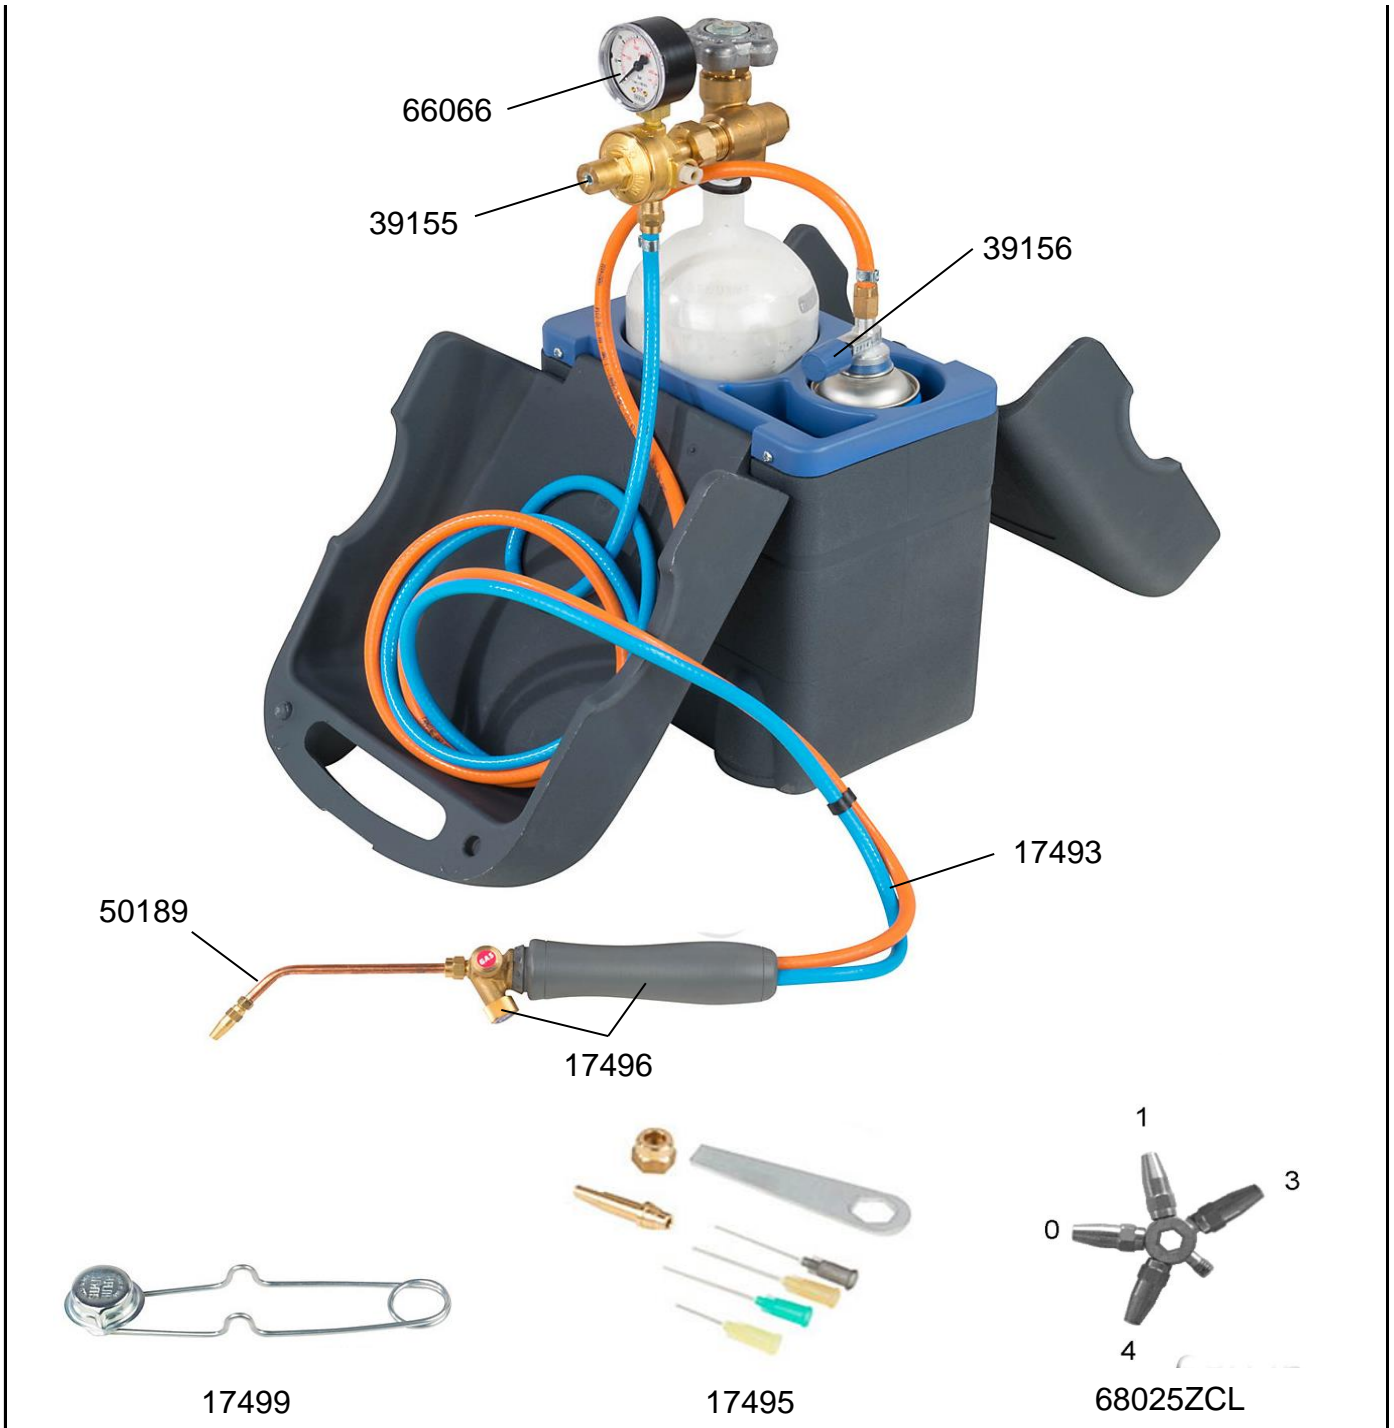

OXYPOWER R 500

SPARE PARTS REF.	POINTS	EN DESCRIPTIONS	FR DESCRIPTIONS
17493	180	O2 + BUTANE HOSES + COLLARS + CLIPS	TUYAUX O2 ET BUTANE + COLLIERS + CLIPS
17495	160	SET 4 FLOWRATE BURNERS+ADAPTATOR	JEU 4 MICROLANCES+ADAPTATEUR
17496	420	BLOWTORCH WITHOUT LANCE	CHALUMEAU SANS LANCE
17499	90	GAS LIGHTER	ALLUME GAZ
39155	500	OXYGEN REGULATOR	DETENDEUR OXYGENE
39156	390	BUTANE TAP	ROBINET BUTANE
50189	250	MALLEABLE LANCE BURNER	LANCE MALLEABLE
66066	190	OXYGENE PRESSURE GAUGE (200 Bar)	MANOMETRE BOUTEILLE OXYGENE (200 Bar)
68025ZCL	180	NOZZLE PLATE + NOZZLES No 0.1.3.4.	ETOILE BUSES No 0.1.3.4.