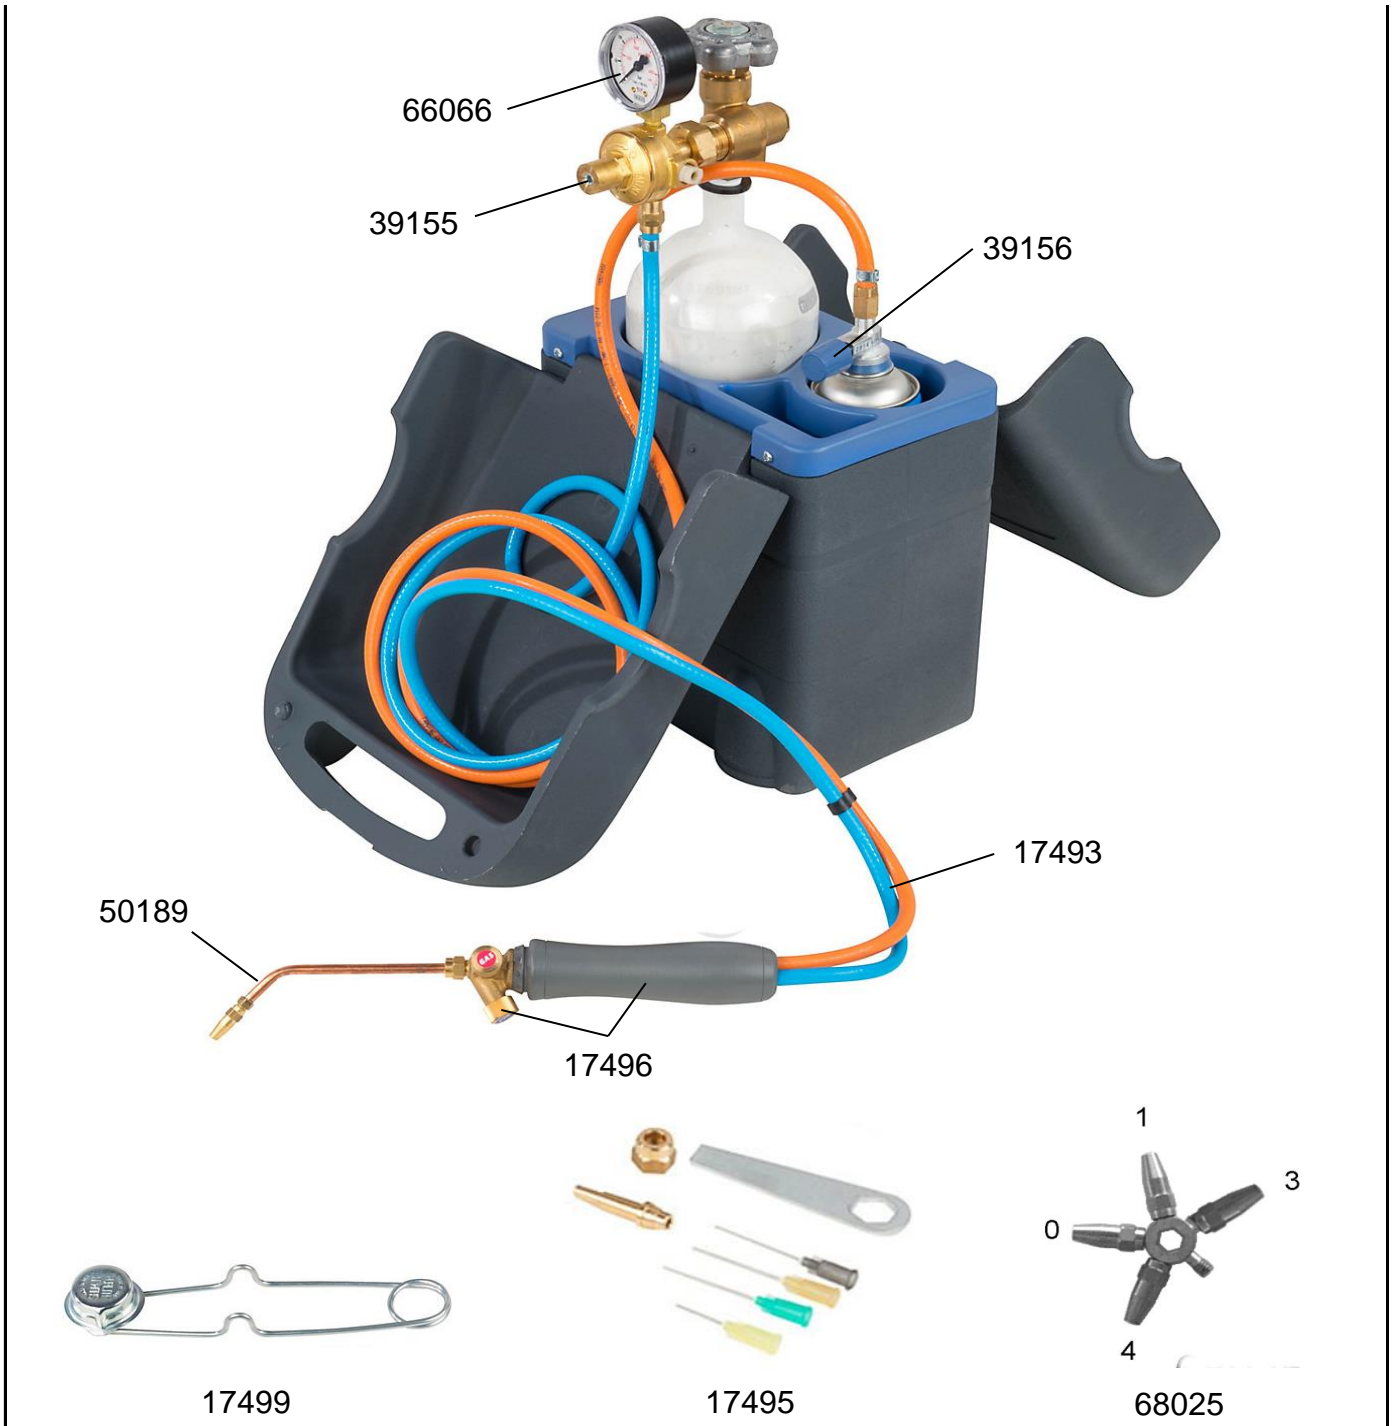

# OXYPOWER R 500

SPARE PARTS REF.	POINTS	EN DESCRIPTIONS	FR DESCRIPTIONS
17493	180	O2 + BUTANE HOSES + COLLARS + CLIPS	TUYAUX O2 ET BUTANE + COLLIERS + CLIPS
17495	160	SET 4 FLOWRATE BURNERS+ADAPTATOR	JEU 4 MICROLANCES+ADAPTATEUR
17496	420	BLOWTORCH WITHOUT LANCE	CHALUMEAU SANS LANCE
17499	90	GAS LIGHTER	ALLUME GAZ
39155	500	OXYGEN REGULATOR	DETENDEUR OXYGENE
39156	390	BUTANE TAP	ROBINET BUTANE
50189	250	MALLEABLE LANCE BURNER	LANCE MALLEABLE
66066	190	OXYGENE PRESSURE GAUGE (200 Bar)	MANOMETRE BOUTEILLE OXYGENE (200 Bar)
68025	180	NOZZLE PLATE + NOZZLES No 0.1.3.4.	ETOILE BUSES No 0.1.3.4.