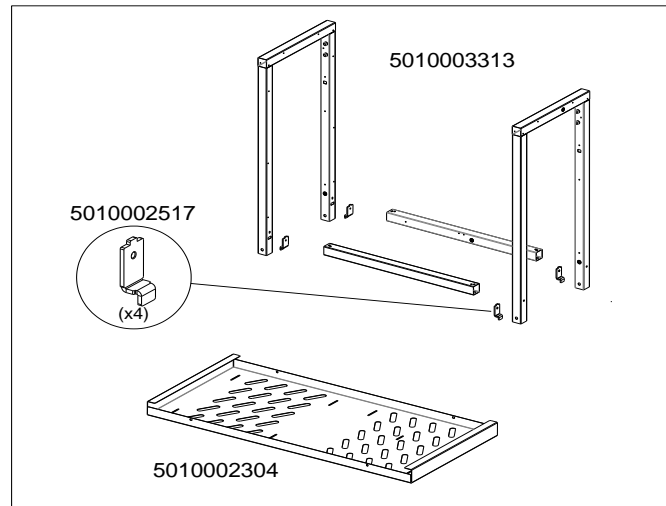

5010004946
Screw bag
Sacs de vis

FROM / A PARTIR DE 2018

5010004946
screw bag
Sacs de vis

BARBECUES : PLANCHA L - LX - EX - EXB

SPARE PARTS REF.	EN DESCRIPTIONS	FR DESCRIPTIONS	PLANCHA L	PLANCHA LX	PLANCHA EX	PLANCHA EXB
5010002214	PIEZO 1 OUTLET	PIEZO SIMPLE	X	X	X	X
5010002298	BURNER (STAINLESS STEEL TOP / STEEL BOTTOM) WITH SUPPORT	BRULEUR (PARTIE SUP. INOX / PARTIE INF. ACIER) AVEC ENTRETOISE	X	X	X	X
5010002299	TOP + BOTTOM FRONT PANEL - LIGHT GREY	PANNEAU AVANT HAUT + BAS - GRIS CLAIR			X	X
5010002301	RIGHT OR LEFT SIDE SHELF	ETAGERE LATERALE DROITE OU GAUCHE			X	X
5010002304	CANISTER SUPPORT	SUPPORT DE RESERVOIR			X	X
5010002305	GAS PIPE 28Mb (Export)	TUBULURE 28Mb (Export)			X	X
5010002308	WHEEL AXLE	AXE DE ROUE			X	X
5010002309	LEFT SIDE SHELF SUPPORT	SUPPORT GAUCHE ETAGERE			X	X
5010002310	RIGHT SIDE SHELF SUPPORT	SUPPORT DROITE ETAGERE			X	X
5010002311	BASE	CUVE	X	X	X	X
5010002312	ELECTRODE + WIRE + SUPPORT	ELECTRODE + FIL + SUPPORT	X	X	X	X
5010002313	KNOB (x2)	VOLANT (x2)	X	X	X	X
5010002315	GAS PIPE 50Mb 1/4" (De)	TUBULURE 50Mb 1/4" (De)			X	
5010002316	GAS PIPE 28Mb 1/4" (Ch)	TUBULURE 28Mb 1/4" (Ch)			X	
5010002319	PLASTIC FOOT (X1)	PIED PLASTIQUE (X1)			X	X
5010002321	GAS PIPE 28Mb 1/2" (Fr)	TUBULURE 28Mb 1/2" (Fr)			X	X
5010002324	GAS PIPE 28Mb (Export)	TUBULURE 28Mb (Export)	X	X		
5010002326	GAS PIPE 28Mb 1/2" (Fr)	TUBULURE 28Mb 1/2" (Fr)	X	X		
5010002327	GAS PIPE 28Mb 1/4" (Ch)	TUBULURE 28Mb 1/4" (Ch)	X	X		
5010002338	ENAMELLED STEEL COOKING GRIDDLE - SHINY (MOD. L - EXB)	PLAQUE DE CUISSON ACIER EMAILLEE - BRILLANTE (MOD. L - EXB)	X			X
5010002342	THERMIC SHIELD	ECRAN THERMIQUE	X	X		
5010002344	GREASE TANK	RESERVOIR A GRAISSE	X	X	X	X
5010002346	LID WITHOUT HANDLE - DARK GREY	COUVERCLE SANS POIGNEE - GRIS FONCE		X	X	
5010002349	LID HANDLE + SCREWS	POIGNEE COUVERCLE + VIS	X	X	X	
5010002350	STEEL BURNER WITH SUPPORT	BRULEUR ACIER AVEC ENTRETOISE		X	X	
5010002421	CONTROL PANEL	CONSOLE	X	X		
5010002422	CONTROL PANEL	CONSOLE			X	X
5010002516	GAS TUBE HOLDER	SUPPORT TUBULURE	X	X	X	X
5010002517	TUBE JUNCTION FOR 2014 TROLLEY	SUPPORT POUR CHARIOT 2014			X	X
5010002536	CAST IRON ENAMELLED COOKING GRIDDLE - SHINY (MOD. EX - LX)	PLAQUE DE CUISSON FONTE EMAILLEE - BRILLANTE (MOD. EX - LX)		X	X	
5010003313	CARRIAGE	CHARIOT			X	X
5010004945	CYLINDER SUPPORT + TROLLEY	SUPPORT BOUTEILLE + CHARIOT			X	X
5010004946	SCREW BAG	SACHET DE VIS			X	X
5010005551	WHEEL DIAMETER 160 (X 1) WITH CHROMED CAP	ROUE DIAMETRE 160 (X 1) AVEC ENJOLIVEUR CHROME			X	X
5010006656	REAR WINDSHIELD (MODEL WITHOUT LID)	PAREVENT ARRIERE (MODELE SANS COUVERCLE)	X	X	X	X