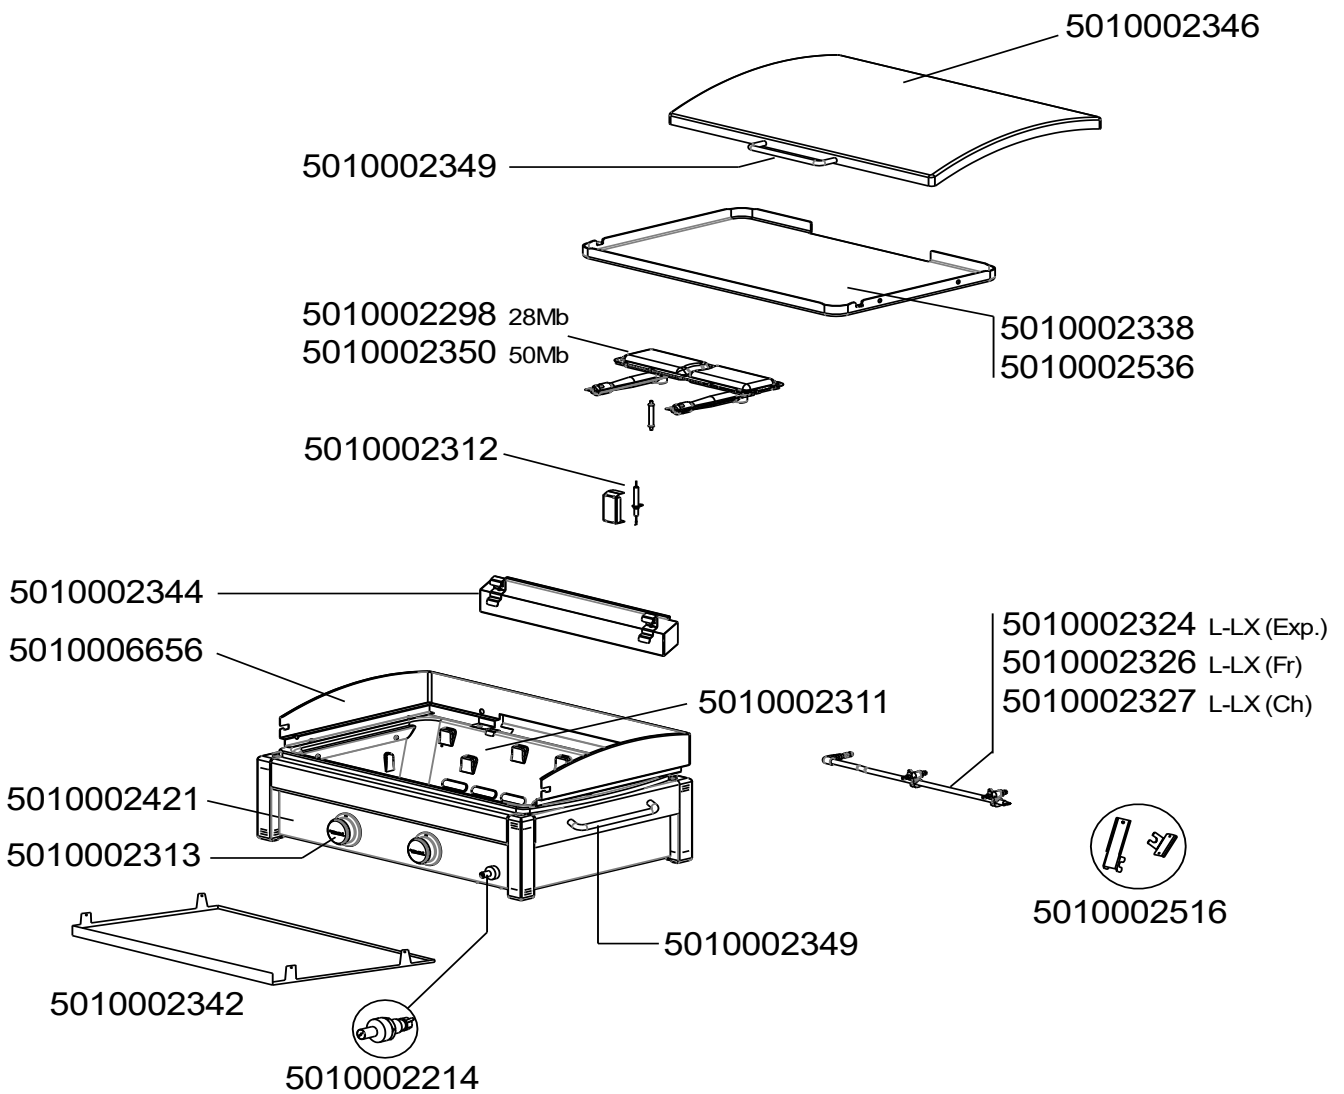

BARBECUES :
PLANCHA L - LX - EX - EXB

MOD. L / LX

BEFORE / AVANT 2018