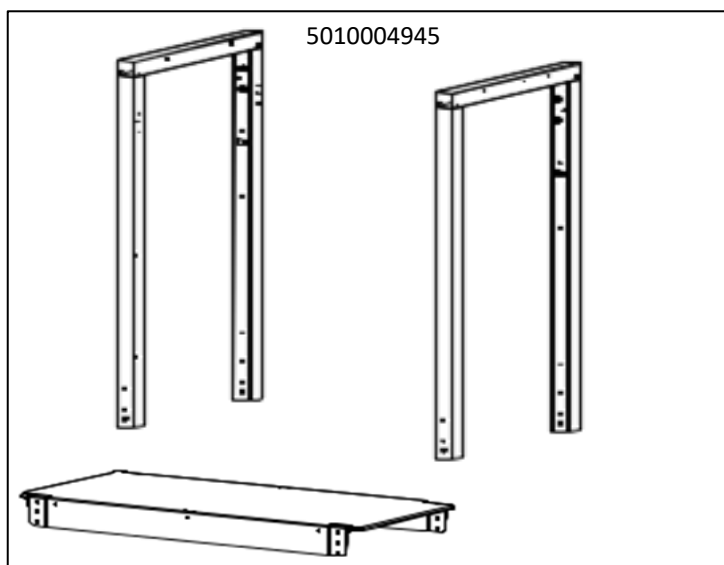

5010004946
Screw bag
Sacs de vis

FROM / A PARTIR DE 2018

5010004946
screw bag
Sacs de vis

BARBECUES : PLANCHA L - LX - EX - EXB

SPARE PARTS REF.	EN DESCRIPTIONS	FR DESCRIPTIONS	PLANCHA L	PLANCHA LX	PLANCHA EX	PLANCHA EXB
5010002214	PIEZO 1 OUTLET	PIEZO SIMPLE	X	X	X	X
5010002298	BURNER (STAINLESS STEEL TOP / STEEL BOTTOM) WITH SUPPORT	BRULEUR (PARTIE SUP. INOX / PARTIE INF. ACIER) AVEC ENTRETOISE	X	X	X	X
5010002299	TOP + BOTTOM FRONT PANEL - LIGHT GREY	PANNEAU AVANT HAUT + BAS - GRIS CLAIR			X	X
5010002301	RIGHT OR LEFT SIDE SHELF	ETAGERE LATERALE DROITE OU GAUCHE			X	X
5010002304	CANISTER SUPPORT	SUPPORT DE RESERVOIR			X	X
5010002305	GAS PIPE 28Mb (Export)	TUBULURE 28Mb (Export)			X	X
5010002308	WHEEL AXLE	AXE DE ROUE			X	X
5010002309	LEFT SIDE SHELF SUPPORT	SUPPORT GAUCHE ETAGERE			X	X
5010002310	RIGHT SIDE SHELF SUPPORT	SUPPORT DROITE ETAGERE			X	X
5010002311	BASE	CUVE	X	X	X	X
5010002312	ELECTRODE + WIRE + SUPPORT	ELECTRODE + FIL + SUPPORT	X	X	X	X
5010002313	KNOB (x2)	VOLANT (x2)	X	X	X	X
5010002315	GAS PIPE 50Mb 1/4" (De)	TUBULURE 50Mb 1/4" (De)			X	
5010002316	GAS PIPE 28Mb 1/4" (Ch)	TUBULURE 28Mb 1/4" (Ch)			X	
5010002319	PLASTIC FOOT (X1)	PIED PLASTIQUE (X1)			X	X
5010002321	GAS PIPE 28Mb 1/2" (Fr)	TUBULURE 28Mb 1/2" (Fr)			X	X
5010002324	GAS PIPE 28Mb (Export)	TUBULURE 28Mb (Export)	X	X		
5010002326	GAS PIPE 28Mb 1/2" (Fr)	TUBULURE 28Mb 1/2" (Fr)	X	X		
5010002327	GAS PIPE 28Mb 1/4" (Ch)	TUBULURE 28Mb 1/4" (Ch)	X	X		
5010002338	ENAMELLED STEEL COOKING GRIDDLE - SHINY (MOD. L - EXB)	PLAQUE DE CUISSON ACIER EMAILLEE - BRILLANTE (MOD. L - EXB)	X			X
5010002342	THERMIC SHIELD	ECRAN THERMIQUE	X	X		
5010002344	GREASE TANK	RESERVOIR A GRAISSE	X	X	X	X
5010002346	LID WITHOUT HANDLE - DARK GREY	COUVERCLE SANS POIGNEE - GRIS FONCE		X	X	
5010002349	LID HANDLE + SCREWS	POIGNEE COUVERCLE + VIS	X	X	X	
5010002350	STEEL BURNER WITH SUPPORT	BRULEUR ACIER AVEC ENTRETOISE		X	X	
5010002421	CONTROL PANEL	CONSOLE	X	X		
5010002422	CONTROL PANEL	CONSOLE			X	X
5010002516	GAS TUBE HOLDER	SUPPORT TUBULURE	X	X	X	X
5010002517	TUBE JUNCTION FOR 2014 TROLLEY	SUPPORT POUR CHARIOT 2014			X	X
5010002536	CAST IRON ENAMELLED COOKING GRIDDLE - SHINY (MOD. EX - LX)	PLAQUE DE CUISSON FONTE EMAILLEE - BRILLANTE (MOD. EX - LX)		X	X	
5010003313	CARRIAGE	CHARIOT			X	X
5010004945	CYLINDER SUPPORT + TROLLEY	SUPPORT BOUTEILLE + CHARIOT			X	X
5010004946	SCREW BAG	SACHET DE VIS			X	X
5010005551	WHEEL DIAMETER 160 (X 1) WITH CHROMED CAP	ROUE DIAMETRE 160 (X 1) AVEC ENJOLIVEUR CHROME			X	X
5010006656	REAR WINDSHIELD (MODEL WITHOUT LID)	PAREVENT ARRIERE (MODELE SANS COUVERCLE)	X	X	X	X