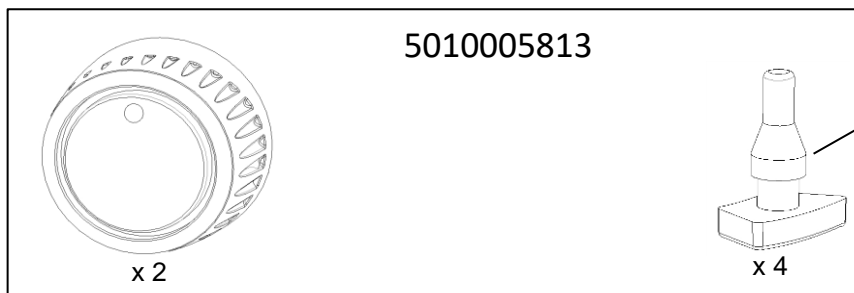

**STOVES / RECHAUDS :
CAMPING KITCHEN 2 - 2 CV 2
CV PZ**

CAMPING KITCHEN 2

CAMPING KITCHEN 2 CV

CAMPING KITCHEN 2 CV PZ

SPARE PARTS REF.	POINTS	EN DESCRIPTIONS	FR DESCRIPTIONS
5010005813	30	KNOB (x2) + SILICONE FOOT (x4)	VOLANT (x2) + PIED SILICONE (x4)