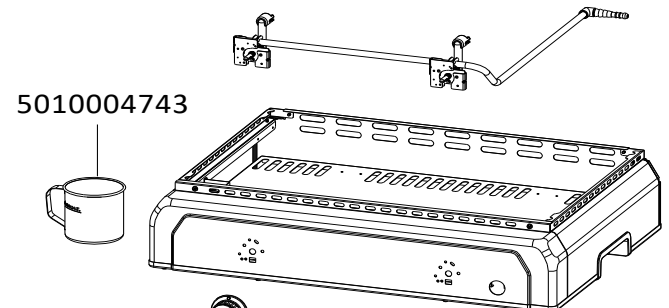

BARBECUES : PLANCHA BF
FIGARI L - FIGARI L PLUS - L - LX
LX PLUS - OTHELLO 2X - XD

FIGARI L / FIGARI L PLUS
L

LX / LX PLUS / XD
OTHELLO 2 X

BARBECUES : PLANCHA BF
FIGARI L - FIGARI L PLUS - L - LX
LX PLUS - OTHELLO 2X - XD

SPARE PARTS REF.	POINTS	EN DESCRIPTIONS	FR DESCRIPTIONS	PLANCHA FIGARI L PLANCHA FIGARI L PLUS	PLANCHA BF L	PLANCHA BF LX	PLANCHA BF LX PLUS	PLANCHA BF XD OTHELLO 2X
68038	60	LID HANDLE + SCREWS	POIGNEE COUVERCLE + VIS	X		X		
5010002245	50	CHROMED KNOB (x2)	VOLANT CHROME (x2)		X	X	X	
5010002349	60	LID HANDLE + SCREWS	POIGNEE COUVERCLE + VIS				X	
5010004740	280	LID (STAINLESS STEEL) WITH HANDLE, CONNECTING RODS AND BRACKETS	COUVERCLE (INOX) AVEC POIGNEE, BIELLETTEET SUPPORTS				X	
5010004742	100	STAINLESS STEEL BURNER 28MB AND	BRULEUR INOX 28MB ET 50MB	X	X	X	X	X
5010004743	50	GREASE CAN	POT A GRAISSE	X	X	X	X	X
5010004769	70	ELECTRODES + HOUSING 28 Mb	ELECTRODES + SUPPORT 28 Mb			X		X
5010004770	70	ELECTRODES + HOUSING 50 Mb	ELECTRODES + SUPPORT 50 Mb		X	X	X	
5010004960	500	ENAMELLED CAST IRON GRIDDLE	PLAQUE FONTE EMAILLEE			X	X	X
5010004962	150	LID WITHOUT HANDLE	COUVERCLE SANS POIGNEE			X		
5010004985	350	ENAMELLED STEEL GRIDDLE	PLAQUE ACIER EMAILLE	X	X			
5010004989	60	ELECTRODES + HOUSING 28 Mb	ELECTRODES + SUPPORT 28 Mb	X	X			
5010004993	40	FEET (x4) + SCREWS	PIED (x4) + VIS	X	X	X	X	X
5010005365	50	PIEZO DOUBLE	PIEZO DOUBLE	X	X			
5010005402	100	STEEL BURNER WITH MESH	BRULEUR ACIER AVEC FILTRE ANTI MOUSTIQUE			X		
5010005550	180	BLACK LID WITHOUT HANDLE	COUVERCLE NOIR SANS POIGNEE	X				
5010005552	60	ELECTRODES + HOUSING 50 Mb	ELECTRODES + SUPPORT 50 Mb		X			
5010005597	180	ELECTRONIC IGNITION SET (2/4 OUTLETS) WITH CONNECTION WIRES	KIT ALLUMAGE ELECTRONIQUE (2/4 SORTIES) AVEC CABLES DE CONNECTIONS			X	X	X
5010005641	50	LIGHT GREY KNOB (x3)	VOLANT GRIS CLAIR (x3)	X				X
5010005834	40	PUSH BUTTON ELECTRONIC IGNITOR (SILVER CAP)	BOUTON POUSSOIR TRAIN D'ETINCELLES (BOUTON ARGENTE)			X	X	X