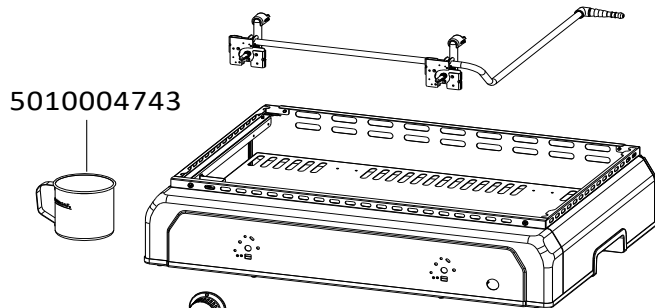

BARBECUES : PLANCHA BF
FIGARI L - FIGARI L PLUS - L - LX
LX PLUS - OTHELLO 2X - XD

FIGARI L / FIGARI L PLUS
L

LX / LX PLUS / XD
OTHELLO 2 X

BARBECUES : PLANCHA BF
FIGARI L - FIGARI L PLUS - L - LX
LX PLUS - OTHELLO 2X - XD

SPARE PARTS REF.	POINTS	EN DESCRIPTIONS	FR DESCRIPTIONS	PLANCHA FIGARI L PLANCHA FIGARI L PLUS	PLANCHA BF L	PLANCHA BF LX	PLANCHA BF LX PLUS	PLANCHA BF XD OTHELLO 2X
68038	60	LID HANDLE + SCREWS	POIGNEE COUVERCLE + VIS	X		X		
5010002245	50	CHROMED KNOB (x2)	VOLANT CHROME (x2)		X	X	X	
5010002349	60	LID HANDLE + SCREWS	POIGNEE COUVERCLE + VIS				X	
5010004740	280	LID (STAINLESS STEEL) WITH HANDLE, CONNECTING RODS AND BRACKETS	COUVERCLE (INOX) AVEC POIGNEE, BIELLETTEET SUPPORTS				X	
5010004742	100	STAINLESS STEEL BURNER 28MB AND	BRULEUR INOX 28MB ET 50MB	X	X	X	X	X
5010004743	50	GREASE CAN	POT A GRAISSE	X	X	X	X	X
5010004769	70	ELECTRODES + HOUSING 28 Mb	ELECTRODES + SUPPORT 28 Mb			X		X
5010004770	70	ELECTRODES + HOUSING 50 Mb	ELECTRODES + SUPPORT 50 Mb		X	X	X	
5010004960	500	ENAMELLED CAST IRON GRIDDLE	PLAQUE FONTE EMAILLEE			X	X	X
5010004962	150	LID WITHOUT HANDLE	COUVERCLE SANS POIGNEE			X		
5010004985	350	ENAMELLED STEEL GRIDDLE	PLAQUE ACIER EMAILLE	X	X			
5010004989	60	ELECTRODES + HOUSING 28 Mb	ELECTRODES + SUPPORT 28 Mb	X	X			
5010004993	40	FEET (x4) + SCREWS	PIED (x4) + VIS	X	X	X	X	X
5010005365	50	PIEZO DOUBLE	PIEZO DOUBLE	X	X			
5010005402	100	STEEL BURNER WITH MESH	BRULEUR ACIER AVEC FILTRE ANTI MOUSTIQUE			X		
5010005550	180	BLACK LID WITHOUT HANDLE	COUVERCLE NOIR SANS POIGNEE	X				
5010005552	60	ELECTRODES + HOUSING 50 Mb	ELECTRODES + SUPPORT 50 Mb		X			
5010005597	180	ELECTRONIC IGNITION SET (2/4 OUTLETS) WITH CONNECTION WIRES	KIT ALLUMAGE ELECTRONIQUE (2/4 SORTIES) AVEC CABLES DE CONNECTIONS			X	X	X
5010005641	50	LIGHT GREY KNOB (x3)	VOLANT GRIS CLAIR (x3)	X				X
5010005834	40	PUSH BUTTON ELECTRONIC IGNITOR (SILVER CAP)	BOUTON POUSSOIR TRAIN D'ETINCELLES (BOUTON ARGENTE)			X	X	X