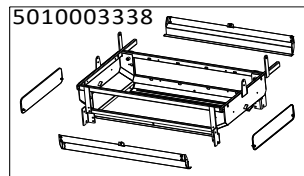

**BARBECUES : 2 SERIES RBS
L - LE - LES - LX - LXS
C-LINE 2 CLASSIC (RBS)**

2 SERIES

2 SERIES RBS LE

2 SERIES

2 SERIES RBS LX

2 SERIES RBS

C-LINE 2 CLASSIC

BARBECUES : 2 SERIES RBS L - LE - LES - LX - LXS C-LINE 2 CLASSIC (RBS)

ACCESSORY BAG
SACHET ACCESSOIRES
5010004875

GAS PIPE - TUBULURE
- THE GAS PIPE IS PART OF THE RIGHT SIDE TABLE.
- LA TUBULURE EST INCLUSE AVEC LA TABLETTE
LATÉRALE DROITE.

**BARBECUES : 2 SERIES RBS
L - LE - LES - LX - LXS
C-LINE 2 CLASSIC (RBS)**