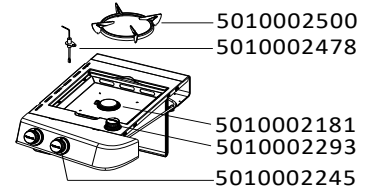

**BARBECUES : 2 SERIES RBS
L - LE - LES - LX - LXS
C-LINE 2 CLASSIC (RBS)**

2 SERIES

2 SERIES RBS LE

2 SERIES

2 SERIES RBS LX

2 SERIES RBS

C-LINE 2 CLASSIC

BARBECUES : 2 SERIES RBS L - LE - LES - LX - LXS C-LINE 2 CLASSIC (RBS)

ACCESSORY BAG
SACHET ACCESSOIRES
5010004875

GAS PIPE - TUBULURE
- THE GAS PIPE IS PART OF THE RIGHT SIDE TABLE.
- LA TUBULURE EST INCLUSE AVEC LA TABLETTE
LATÉRALE DROITE.

**BARBECUES : 2 SERIES RBS
L - LE - LES - LX - LXS
C-LINE 2 CLASSIC (RBS)**