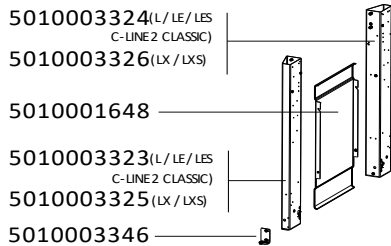

**BARBECUES : 2 SERIES RBS
L - LE - LES - LX - LXS
C-LINE 2 CLASSIC (RBS)**

2 SERIES

2 SERIES RBS LE

2 SERIES

2 SERIES RBS LX

2 SERIES RBS

C-LINE 2 CLASSIC

BARBECUES : 2 SERIES RBS L - LE - LES - LX - LXS C-LINE 2 CLASSIC (RBS)

ACCESSORY BAG
SACHET ACCESSOIRES
5010004875

GAS PIPE - TUBULURE
- THE GAS PIPE IS PART OF THE RIGHT SIDE TABLE.
- LA TUBULURE EST INCLUSE AVEC LA TABLETTE
LATÉRALE DROITE.

**BARBECUES : 2 SERIES RBS
L - LE - LES - LX - LXS
C-LINE 2 CLASSIC (RBS)**