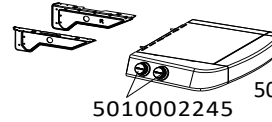

**BARBECUES : 2 SERIES RBS
L - LE - LES - LX - LXS
C-LINE 2 CLASSIC (RBS)**

2 SERIES

2 SERIES RBS LE

2 SERIES

2 SERIES RBS LX

2 SERIES RBS

C-LINE 2 CLASSIC

BARBECUES : 2 SERIES RBS L - LE - LES - LX - LXS C-LINE 2 CLASSIC (RBS)

ACCESSORY BAG
SACHET ACCESSOIRES
5010004875

GAS PIPE - TUBULURE
- THE GAS PIPE IS PART OF THE RIGHT SIDE TABLE.
- LA TUBULURE EST INCLUSE AVEC LA TABLETTE
LATÉRALE DROITE.

**BARBECUES : 2 SERIES RBS
L - LE - LES - LX - LXS
C-LINE 2 CLASSIC (RBS)**