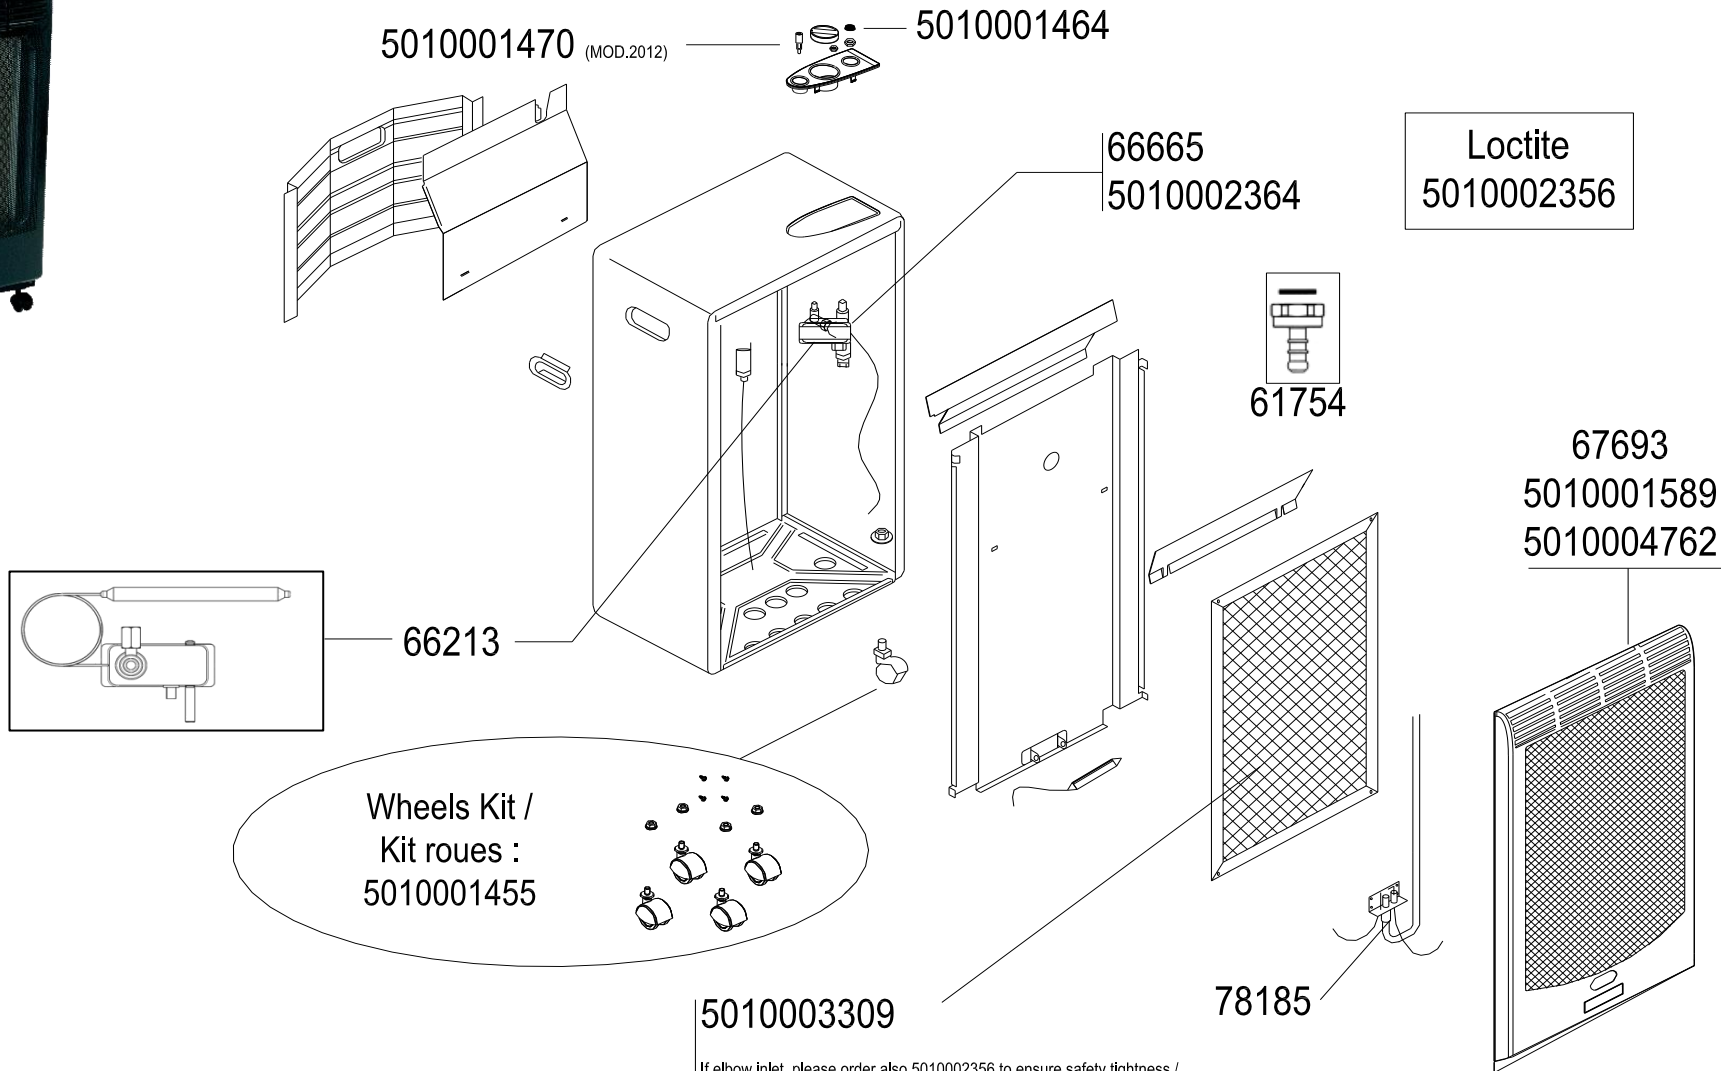

**CATALYTIC HEATER /  
CHAUFFAGE CATALYTIQUE :  
CR 5000 THERMO  
ELZO 3000 THERMO**

If elbow inlet, please order also 5010002356 to ensure safety tightness /  
Si raccord coudé, commander également 5010002356 afin d'assurer un  
blocage sécurité

**CATALYTIC HEATER /  
CHAUFFAGE CATALYTIQUE :  
CR 5000 THERMO  
ELZO 3000 THERMO**

SPARE PARTS REF.	POINTS	EN DESCRIPTIONS	FR DESCRIPTIONS	A-20 THERMO CR 5000 THERMO				
				MOD. >= 2013		OLD MOD./ ANC.MOD. (<2013)		ELZO 3000 THERMO
				France	SPAIN / Espagne	FRANCE SWITZERLAND - SUISSE	GERMANY / Allemagne	
61754	50	SCREWED ADAPTATOR + WASHER (Fr)	ADAPTATEUR TETINE VISSE + JOINT (Fr)	X		X		X
66213	270	THERMOSTAT	THERMOSTAT	X	X	X		X
66665	170	GAS TAP DEVICE (FR)	VANNE DE SECURITE (FR)	X		X	X	X
67693	190	FRONT PANEL - DARK GREY	FACADE AVANT - GRIS FONCE		X	X	X	
78185	150	GAS STOP DEVICE	VEILLEUSE + THERMOCOUPLE	X	X	X		X
5010001455	50	WHEELS KIT (x4)	KIT ROUES (x4)	X	X	X		X
5010001464	30	VALVE KNOB	VOLANT VANNE	X	X			
5010001470	50	PIEZO IGNITER	PIEZO	X	X	X	X	X
5010001589	90	FRONT PANEL - BLUE	FACADE AVANT - BLEUE	X				X
5010002356	290	LOCTITE GLUE 542 10ML	COLLE LOCTITE 542 10 ML	X	X	X	X	
5010002364	130	GAS TAP DEVICE	VANNE DE SECURITE		X			
5010003309	300	CATALYTIC PANEL (WITH FOLDED SUPPORTS)	PANNEAU CATALYTIQUE (AVEC SUPPORTS PLIES)	X	X	X	X	X
5010004762	140	FRONT PANEL - BORDEAUX	FACADE AVANT - BORDEAUX		X			