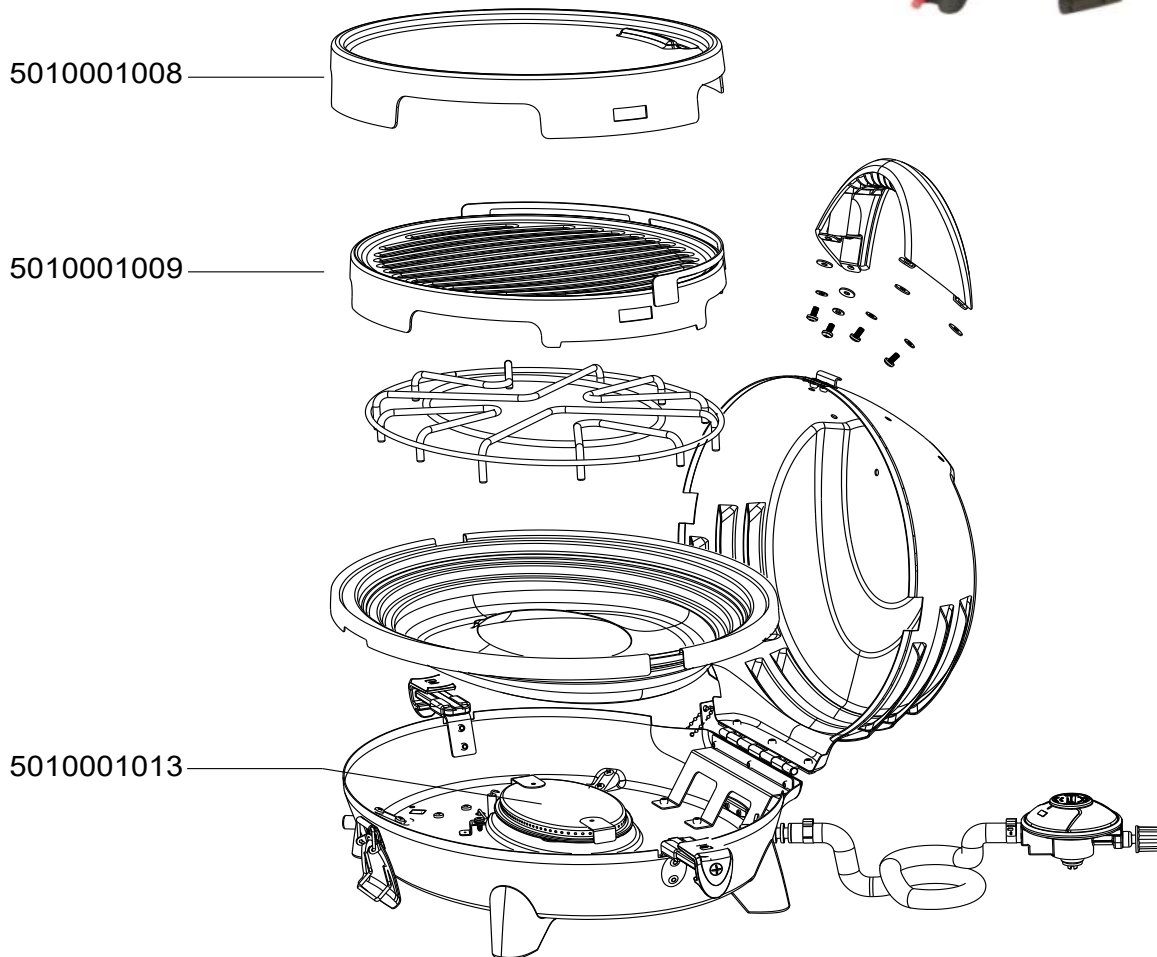

**STOVES / RECHAUDS :
ALL IN ONE - R
GRILL 3 EN 1 - R**

SPARE PARTS REF.	EN DESCRIPTIONS	FR DESCRIPTIONS
5010001008	COOKING GRIDDLE	PLAQUE DE CUISSON
5010001009	GRILL PLATE	PLAQUE GRILL
5010001013	BURNER	BRULEUR