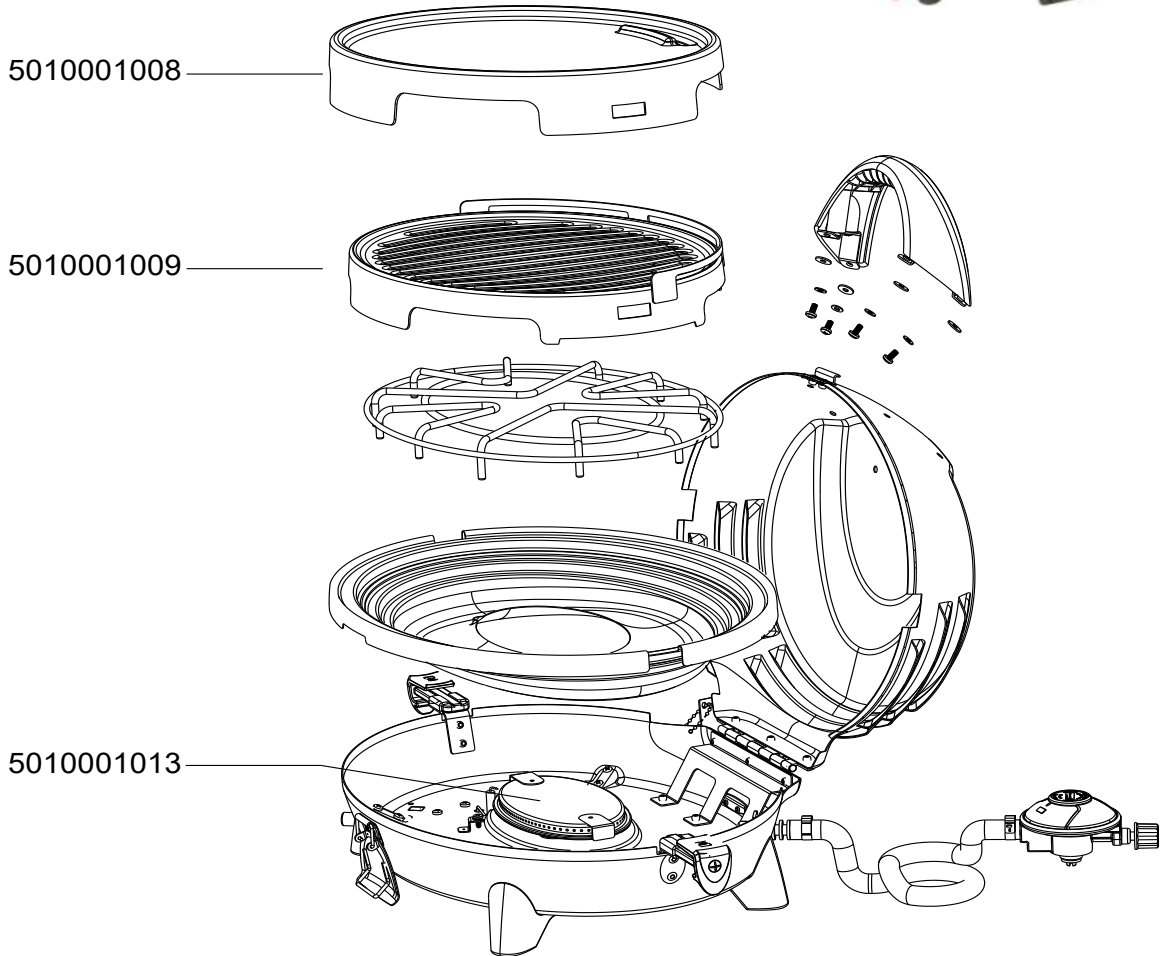

**STOVES / RECHAUDS :
ALL IN ONE - R
GRILL 3 EN 1 - R**

SPARE PARTS REF.	POINTS	EN DESCRIPTIONS	FR DESCRIPTIONS
5010001008	185	GRIDDLE	PLAQUE
5010001009	140	GRILL PLATE	PLAQUE GRILL
5010001013	60	BURNER	BRULEUR