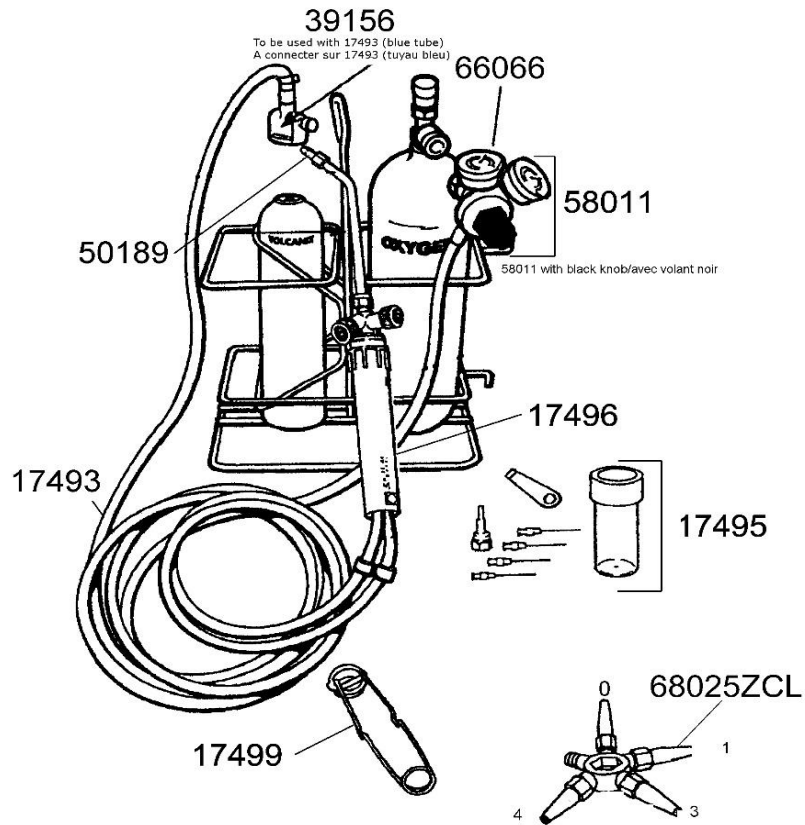

# ZEPHYR & ZEPHYR 500

SPARE PARTS REF.	POINTS	EN DESCRIPTIONS	FR DESCRIPTIONS	ZEPHYR	ZEPHYR500
17493	180	O2 + BUTANE HOSES + COLLARS + CLIPS	TUYAUX O2 ET BUTANE + COLLIERS + CLIPS		X
17495	160	SET 4 FLOWRATE BURNERS+ADAPTATOR	JEU 4 MICROLANCES+ADAPTATEUR		X
17496	420	BLOWTORCH WITHOUT LANCE	CHALUMEAU SANS LANCE		X
17499	90	GAS LIGHTER	ALLUME GAZ		X
39156	390	BUTANE TAP	ROBINET BUTANE		X
50189	250	MALLEABLE LANCE BURNER	LANCE MALLEABLE		X
58011	780	ADJUSTABLE OXYGENE REGULATOR + 2 GAUGES	DETENDEUR OXYGENE REGLABLE + 2 MANOMETRES	X	X
66066	190	OXYGENE PRESSURE GAUGE (200 Bar)	MANOMETRE BOUTEILLE OXYGENE (200 Bar)	X	X
68025ZCL	180	NOZZLE PLATE + NOZZLES No 0.1.3.4.	ETOILE BUSES No 0.1.3.4.	X	X