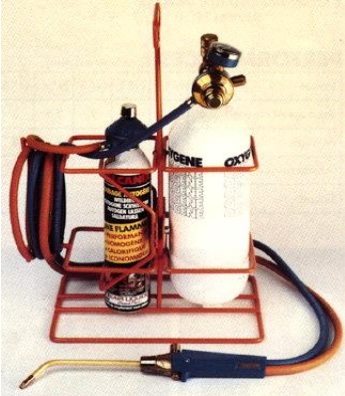

ZEPHYR & ZEPHYR 500

SPARE PARTS REF.	POINTS	EN DESCRIPTIONS	FR DESCRIPTIONS	ZEPHYR	ZEPHYR500
17493	180	O2 + BUTANE HOSES + COLLARS + CLIPS	TUYAUX O2 ET BUTANE + COLLIERS + CLIPS		X
17495	160	SET 4 FLOWRATE BURNERS+ADAPTATOR	JEU 4 MICROLANCES+ADAPTATEUR		X
17496	420	BLOWTORCH WITHOUT LANCE	CHALUMEAU SANS LANCE		X
17499	90	GAS LIGHTER	ALLUME GAZ		X
39156	390	BUTANE TAP	ROBINET BUTANE		X
50189	250	MALLEABLE LANCE BURNER	LANCE MALLEABLE		X
58011	780	ADJUSTABLE OXYGENE REGULATOR + 2 GAUGES	DETENDEUR OXYGENE REGLABLE + 2 MANOMETRES	X	X
66066	190	OXYGENE PRESSURE GAUGE (200 Bar)	MANOMETRE BOUTEILLE OXYGENE (200 Bar)	X	X
68025	180	NOZZLE PLATE + NOZZLES No 0.1.3.4.	ETOILE BUSES No 0.1.3.4.	X	X