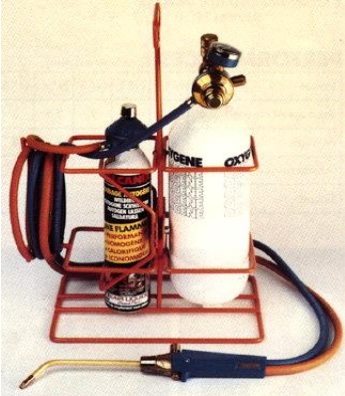

# ZEPHYR & ZEPHYR 500

SPARE PARTS REF.	POINTS	EN DESCRIPTIONS	FR DESCRIPTIONS	ZEPHYR	ZEPHYR500
17493	180	O2 + BUTANE HOSES + COLLARS + CLIPS	TUYAUX O2 ET BUTANE + COLLIERS + CLIPS		X
17495	160	SET 4 FLOWRATE BURNERS+ADAPTATOR	JEU 4 MICROLANCES+ADAPTATEUR		X
17496	420	BLOWTORCH WITHOUT LANCE	CHALUMEAU SANS LANCE		X
17499	90	GAS LIGHTER	ALLUME GAZ		X
39156	390	BUTANE TAP	ROBINET BUTANE		X
50189	250	MALLEABLE LANCE BURNER	LANCE MALLEABLE		X
58011	780	ADJUSTABLE OXYGENE REGULATOR + 2 GAUGES	DETENDEUR OXYGENE REGLABLE + 2 MANOMETRES	X	X
66066	190	OXYGENE PRESSURE GAUGE (200 Bar)	MANOMETRE BOUTEILLE OXYGENE (200 Bar)	X	X
68025ZCL	180	NOZZLE PLATE + NOZZLES No 0.1.3.4.	ETOILE BUSES No 0.1.3.4.	X	X