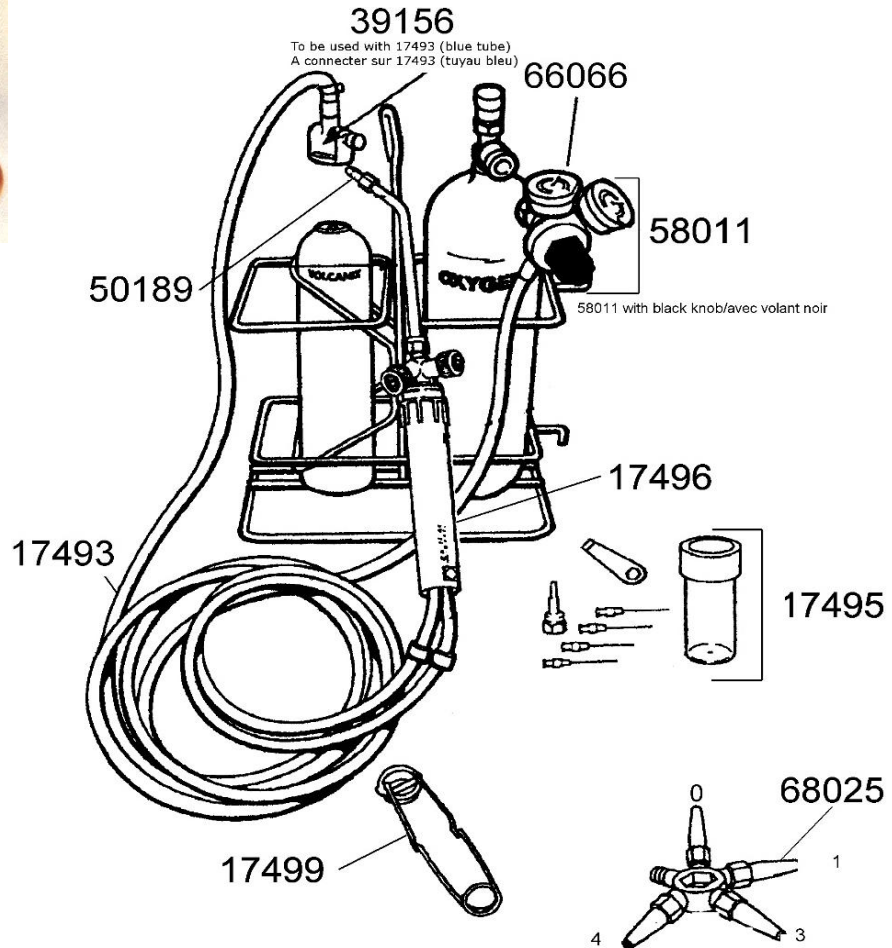

ZEPHYR & ZEPHYR 500

SPARE PARTS REF.	POINTS	EN DESCRIPTIONS	FR DESCRIPTIONS	ZEPHYR	ZEPHYR500
17493	180	O2 + BUTANE HOSES + COLLARS + CLIPS	TUYAUX O2 ET BUTANE + COLLIERS + CLIPS		X
17495	160	SET 4 FLOWRATE BURNERS+ADAPTATOR	JEU 4 MICROLANCES+ADAPTATEUR		X
17496	420	BLOWTORCH WITHOUT LANCE	CHALUMEAU SANS LANCE		X
17499	90	GAS LIGHTER	ALLUME GAZ		X
39156	390	BUTANE TAP	ROBINET BUTANE		X
50189	250	MALLEABLE LANCE BURNER	LANCE MALLEABLE		X
58011	780	ADJUSTABLE OXYGENE REGULATOR + 2 GAUGES	DETENDEUR OXYGENE REGLABLE + 2 MANOMETRES	X	X
66066	190	OXYGENE PRESSURE GAUGE (200 Bar)	MANOMETRE BOUTEILLE OXYGENE (200 Bar)	X	X
68025	180	NOZZLE PLATE + NOZZLES No 0.1.3.4.	ETOILE BUSES No 0.1.3.4.	X	X