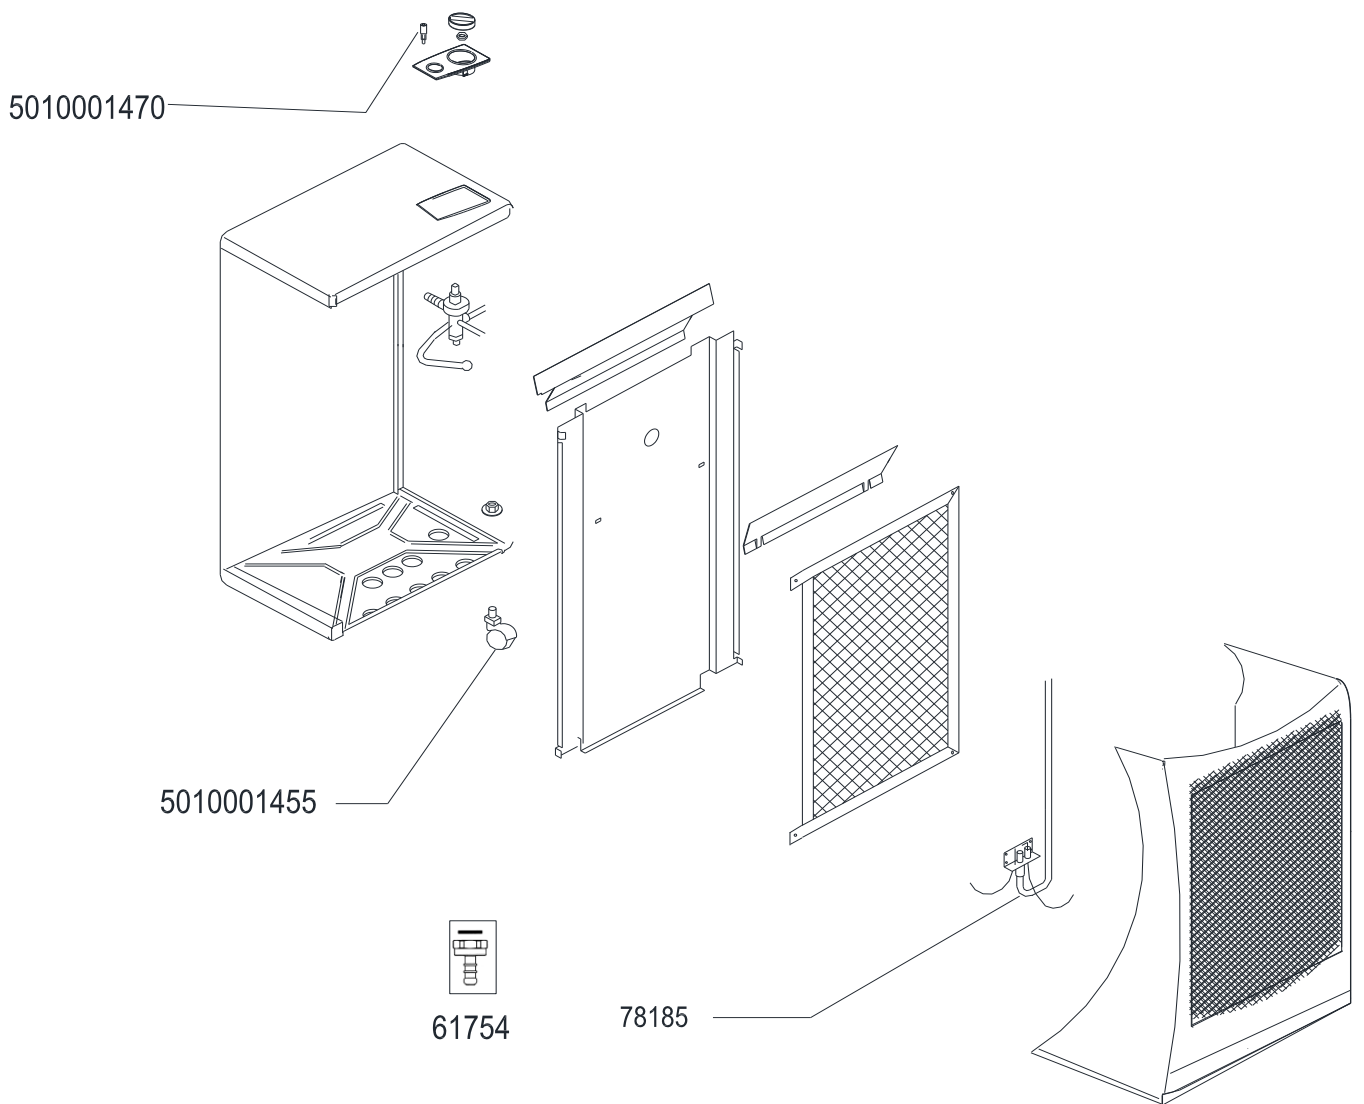

**CATALYTIC HEATER /
CHAUFFAGE CATALYTIQUE :
ELZO 1400**

SPARE PARTS REF.	POINTS	EN DESCRIPTIONS	FR DESCRIPTIONS
61754	50	SCREWED ADAPTATOR + WASHER (Fr)	ADAPTATEUR TETINE VISSE + JOINT (Fr)
78185	150	GAS STOP DEVICE	VEILLEUSE + THERMOCOUPLE
5010001455	50	WHEELS KIT (x4)	KIT ROUES (x4)
5010001470	50	PIEZO IGNITER	PIEZO