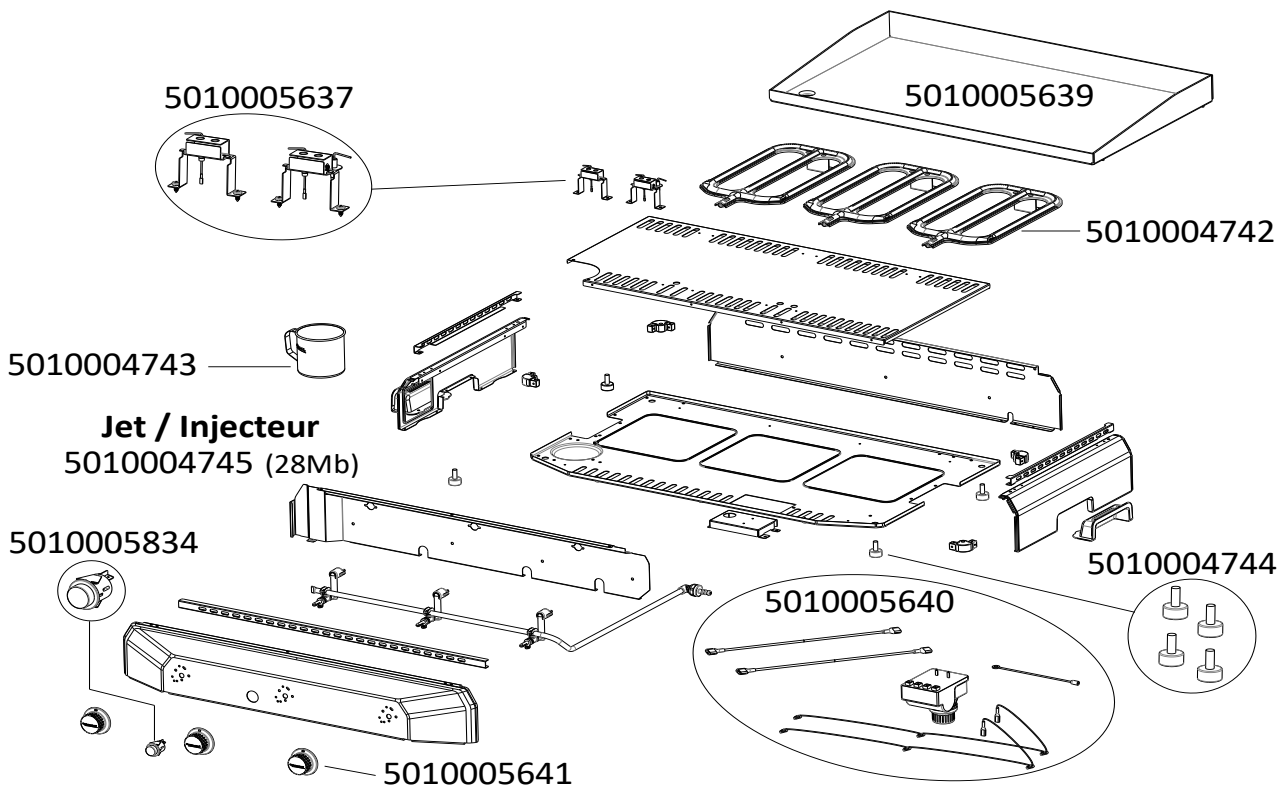

# BARBECUES : PLANCHA SORIO 3D

CAMPINGAZ®

SPARE PARTS REF.	POINTS	EN DESCRIPTIONS	FR DESCRIPTIONS
5010004742	100	STAINLESS STEEL BURNER 28MB AND 50MB	BRULEUR INOX 28MB ET 50MB
5010004743	50	GREASE CAN	POT A GRAISSE
5010004744	50	FEET (X4)	PIEDS (X4)
5010004745	30	JET 28Mb	INJECTEUR 28Mb
5010005637	110	ELECTRODES + HOUSINGS	ELECTRODES + SUPPORTS
5010005639	460	ENAMELLED STEEL GRIDDLE	PLAQUE ACIER EMAILLE
5010005640	120	IGNITION SET + ELECTRONIC IGNITION BOX	KIT ALLUMAGE + BOITIER ALLUMAGE
5010005641	50	LIGHT GREY KNOB (x3)	VOLANT GRIS CLAIR (x3)
5010005834	40	PUSH BUTTON ELECTRONIC IGNITOR (SILVER CAP)	BOUTTON POUSSOIR TRAIN D'ETINCELLES (BOUTON ARGENTE)