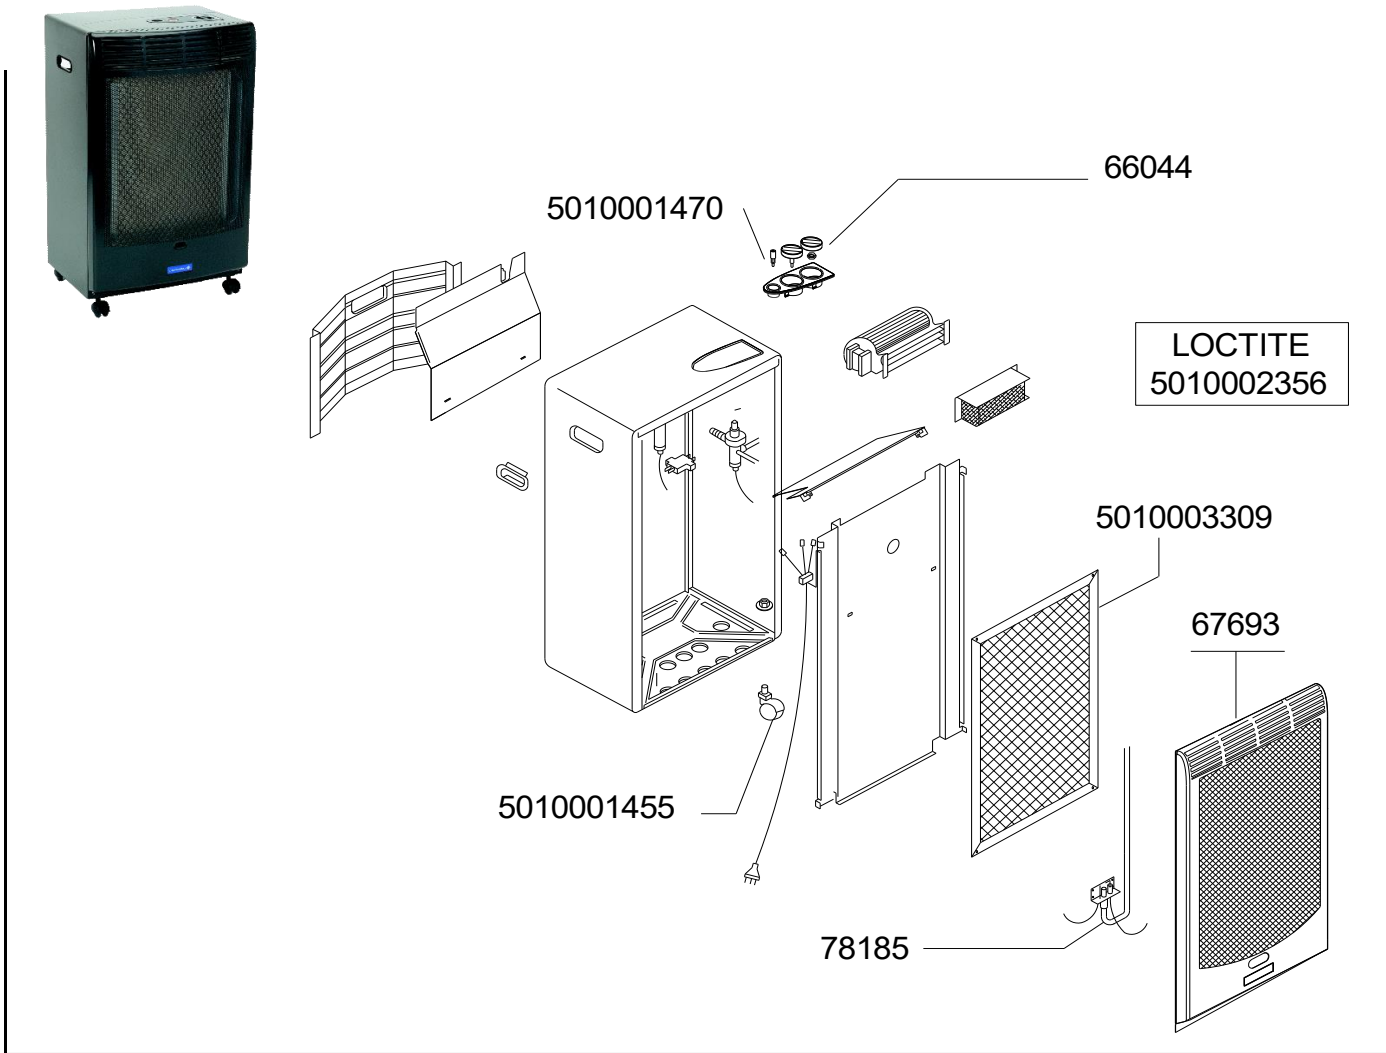

**CATALYTIC HEATER /
CHAUFFAGE CATALYTIQUE :
CR 5000 TURBO & CR 5000 TURBO PLUS**

SPARE PARTS REF.	POINTS	EN DESCRIPTIONS	FR DESCRIPTIONS	CR - CH 5000 TURBO			CR 5000 TURBO +	
				ATHENA 5000 TURBO ITALY Italie & CH 5000 TURBO	GERMANY / Allemagne	France	CR 5000 TURBO PLUS MOD. 2002/04	CR 5000 TURBO PLUS MOD. 2000/01
66044	30	VALVE KNOB FOR 4 POSITION TAP	VOLANT VANNE POUR ROBINET 4 POSITIONS	X	X	X	X	X
67693	190	FRONT PANEL - DARK GREY	FACADE AVANT - GRIS FONCE		X			
78185	150	GAS STOP DEVICE	VEILLEUSE + THERMOCOUPLE	X		X	X	
5010001455	50	WHEELS KIT (x4)	KIT ROUES (x4)	X	X	X	X	X
5010001470	50	PIEZO IGNITER	PIEZO	X	X	X	X	X
5010002356	290	LOCTITE GLUE 542 10ML	COLLE LOCTITE 542 10 ML	X	X	X	X	X
5010003309	300	CATALYTIC PANEL (WITH FOLDED SUPPORTS)	PANNEAU CATALYTIQUE (AVEC SUPPORTS PLIES)	X	X	X	X	X