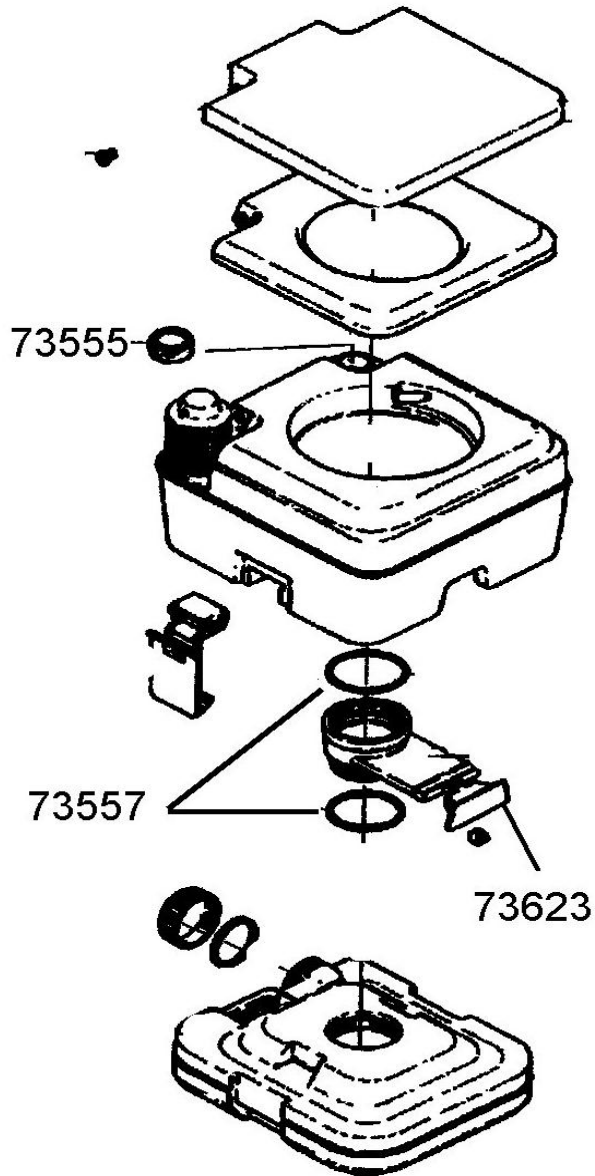

CHEMICAL TOILET - WC CHIMIQUE : PORTA'TOILET

REF.	POINTS	GB - DESIGNATIONS	DESIGNATIONS - F
73555	50	SMALL CAP	PETIT BOUCHON
73557	90	VALVE O RINGS (TOP & BOTTOM)	JOINTS DE VALVE (HAUT & BAS)
73623	80	GATE VALVE	TIRETTE DE CUVE