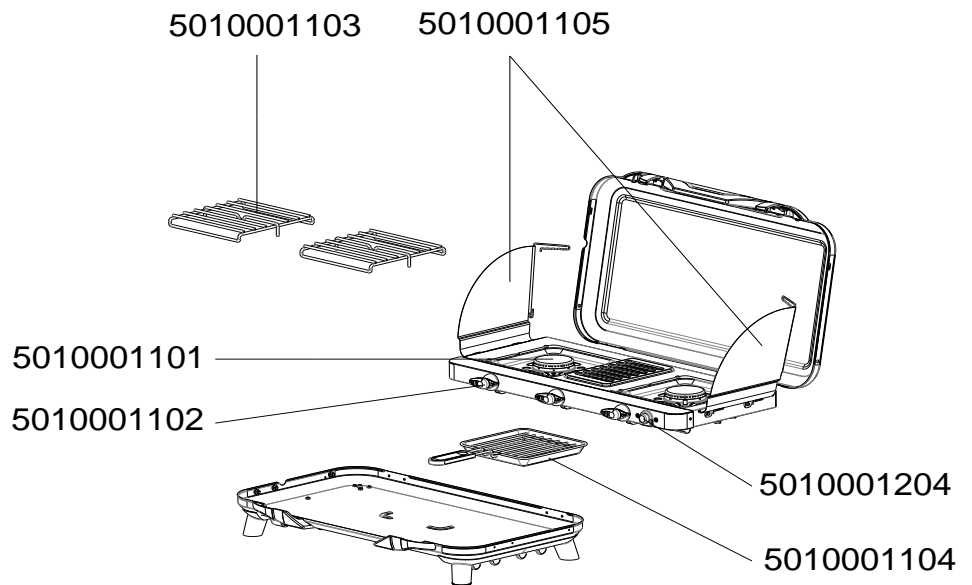

**CAMPING VARIO BASIC  
CAMPING CHEF VARIO  
CAMPING VARIO DELUXE**

**CAMPING VARIO BASIC**

**CAMPING CHEF VARIO**

**CAMPING VARIO DELUXE**

| REF .      | POINTS | GB DESIGNATIONS          | DESIGNATIONS F           | VARIO BASIC | CHEF VARIO | VARIO DELUXE |
|------------|--------|--------------------------|--------------------------|-------------|------------|--------------|
| 5010001101 | 50     | BURNER                   | BRULEUR                  | X           | X          | X            |
| 5010001102 | 40     | KNOB (x3)                | VOLANT (x3)              | X           | X          | X            |
| 5010001103 | 30     | PAN SUPPORT              | SUPPORT DE CASSEROLE     | X           | X          | X            |
| 5010001104 | 70     | TOASTER                  | TOASTER                  |             | X          | X            |
| 5010001105 | 60     | LEFT + RIGHT WINDSHIELDS | PAREVENTS DROIT + GAUCHE |             | X          | X            |
| 5010001204 | 50     | PIEZO                    | PIEZO                    | X           | X          | X            |
| 5010001106 | 50     | PACKAGING                | EMBALLAGE                | X           |            |              |
| 5010001107 | 50     | PACKAGING                | EMBALLAGE                |             |            | X            |
| 5010001108 | 50     | PACKAGING                | EMBALLAGE                |             | X          |              |