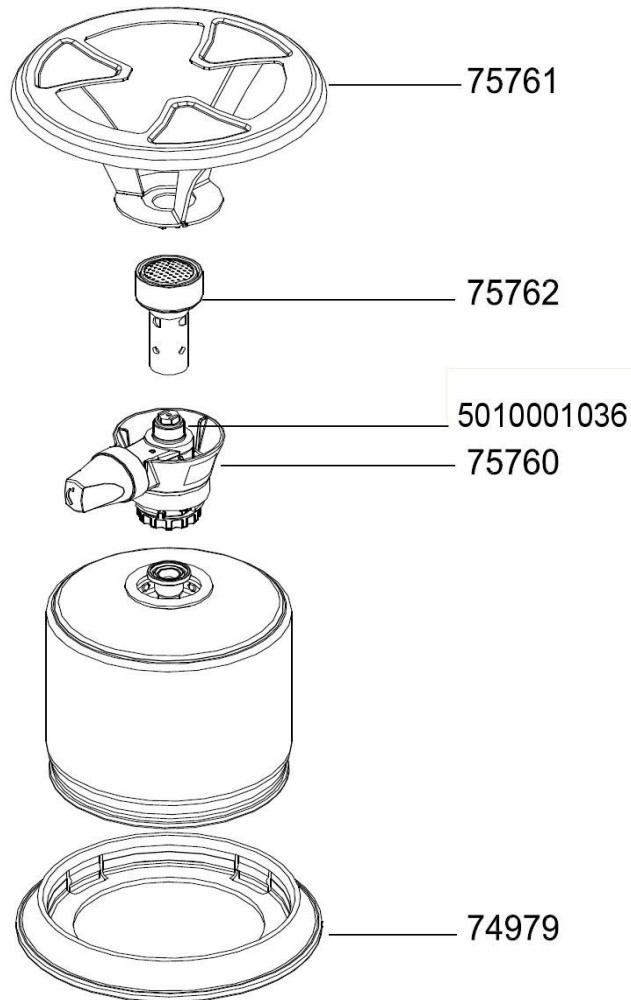

STOVE / RECHAUD : THEOPHILOS

ADG REF.	SPARE PART REF .	POINTS	GB DESIGNATIONS	DESIGNATIONS F
74979			STABILIZER	STABILISATEUR
75760			ASSY TAP	ROBINET ASSEMBLE
75761			PAN SUPPORT	SUPPORT CASSEROLE
75762			BURNER	BRULEUR
	5010001036	50	JET	INJECTEUR