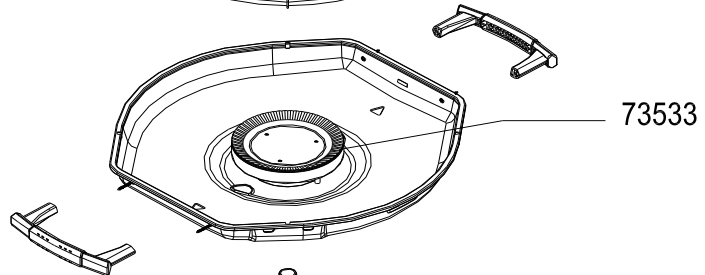

PARTY GRILL MAX - COMBO - PARTY WOK

PARTY MAX

PARTY WOK

PARTY GRILL

73540

75376

73539

73533

73535

73532

10078

4179

REF.	POINTS	GB - DESIGNATIONS	DESIGNATIONS - F -	COMBO	MAX	WOK
4179	70	FLAT WASHER (SET OF 20)	JOINT PLAT (x20)	X	X	X
10078	40	JET	INJECTEUR	X	X	X
73532	100	TAP + TUBE	ROBINET + POTENCE	X	X	X
73533	150	BURNER	BRULEUR	X	X	X
73535	40	GREASE CAN	RECUPERATEUR DE GRAISSE	X	X	
73539	270	GRIL PLATE	PLAQUE GRILL	X	X	
73540	190	TEXTILE CARRY BAG	SAC TEXTILE	X		
75376	280	WOK	WOK	X	X	X