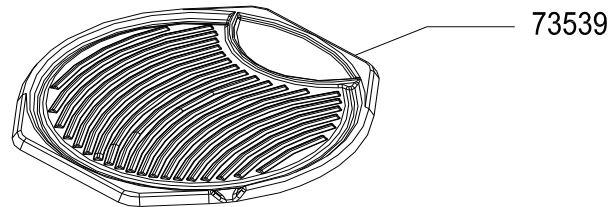

PARTY GRILL MAX - COMBO - PARTY WOK

PARTY MAX

PARTY WOK

PARTY GRILL

73540

75376

73539

73533

73535

73532

10078

4179

REF.	POINTS	GB - DESIGNATIONS	DESIGNATIONS - F -	COMBO	MAX	WOK
4179	70	FLAT WASHER (SET OF 20)	JOINT PLAT (x20)	X	X	X
10078	40	JET	INJECTEUR	X	X	X
73532	100	TAP + TUBE	ROBINET + POTENCE	X	X	X
73533	150	BURNER	BRULEUR	X	X	X
73535	40	GREASE CAN	RECUPERATEUR DE GRAISSE	X	X	
73539	270	GRIL PLATE	PLAQUE GRILL	X	X	
73540	190	TEXTILE CARRY BAG	SAC TEXTILE	X		
75376	280	WOK	WOK	X	X	X