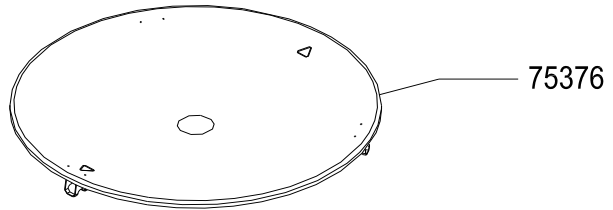

PARTY GRILL MAX - COMBO - PARTY WOK

PARTY MAX

PARTY WOK

PARTY GRILL

73540

75376

73539

73533

73535

73532

10078

4179

REF.	POINTS	GB - DESIGNATIONS	DESIGNATIONS - F -	COMBO	MAX	WOK
4179	70	FLAT WASHER (SET OF 20)	JOINT PLAT (x20)	X	X	X
10078	40	JET	INJECTEUR	X	X	X
73532	100	TAP + TUBE	ROBINET + POTENCE	X	X	X
73533	150	BURNER	BRULEUR	X	X	X
73535	40	GREASE CAN	RECUPERATEUR DE GRAISSE	X	X	
73539	270	GRIL PLATE	PLAQUE GRILL	X	X	
73540	190	TEXTILE CARRY BAG	SAC TEXTILE	X		
75376	280	WOK	WOK	X	X	X