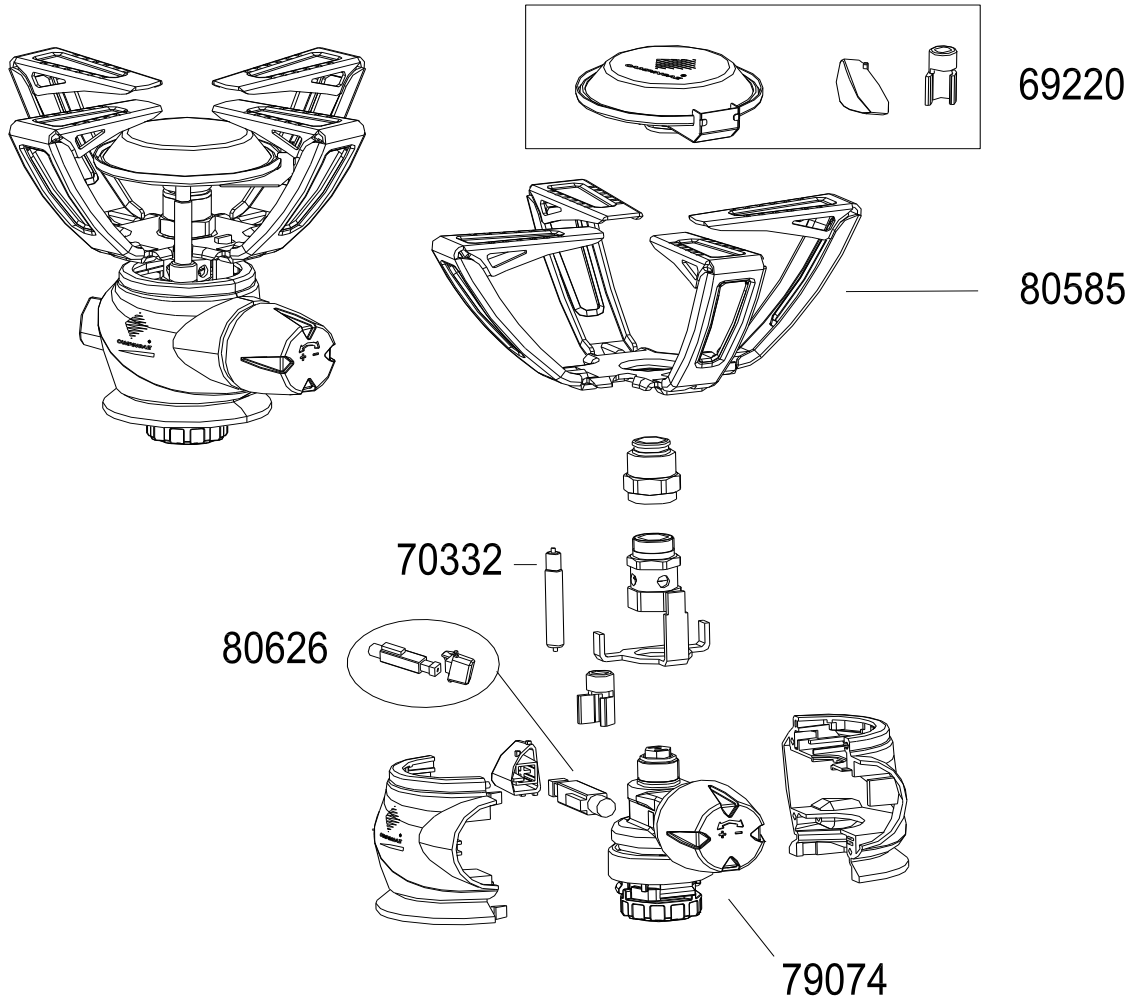

STOVE / RECHAUD : EL GRECO III

ADG REF.	SPARE PART REF.	POINTS	GB DESIGNATIONS	DESIGNATIONS F
	69220	90	BURNER	BRULEUR
	70332	50	ELECTRODE	ELECTRODE
	80626	110	PIEZO + BUTTON	PIEZO + BOUTON
79074			ASSEMBLED TAP	ROBINET ASSEMBLE
80585			PAN SUPPORT	SUPPORT CASSEROLE