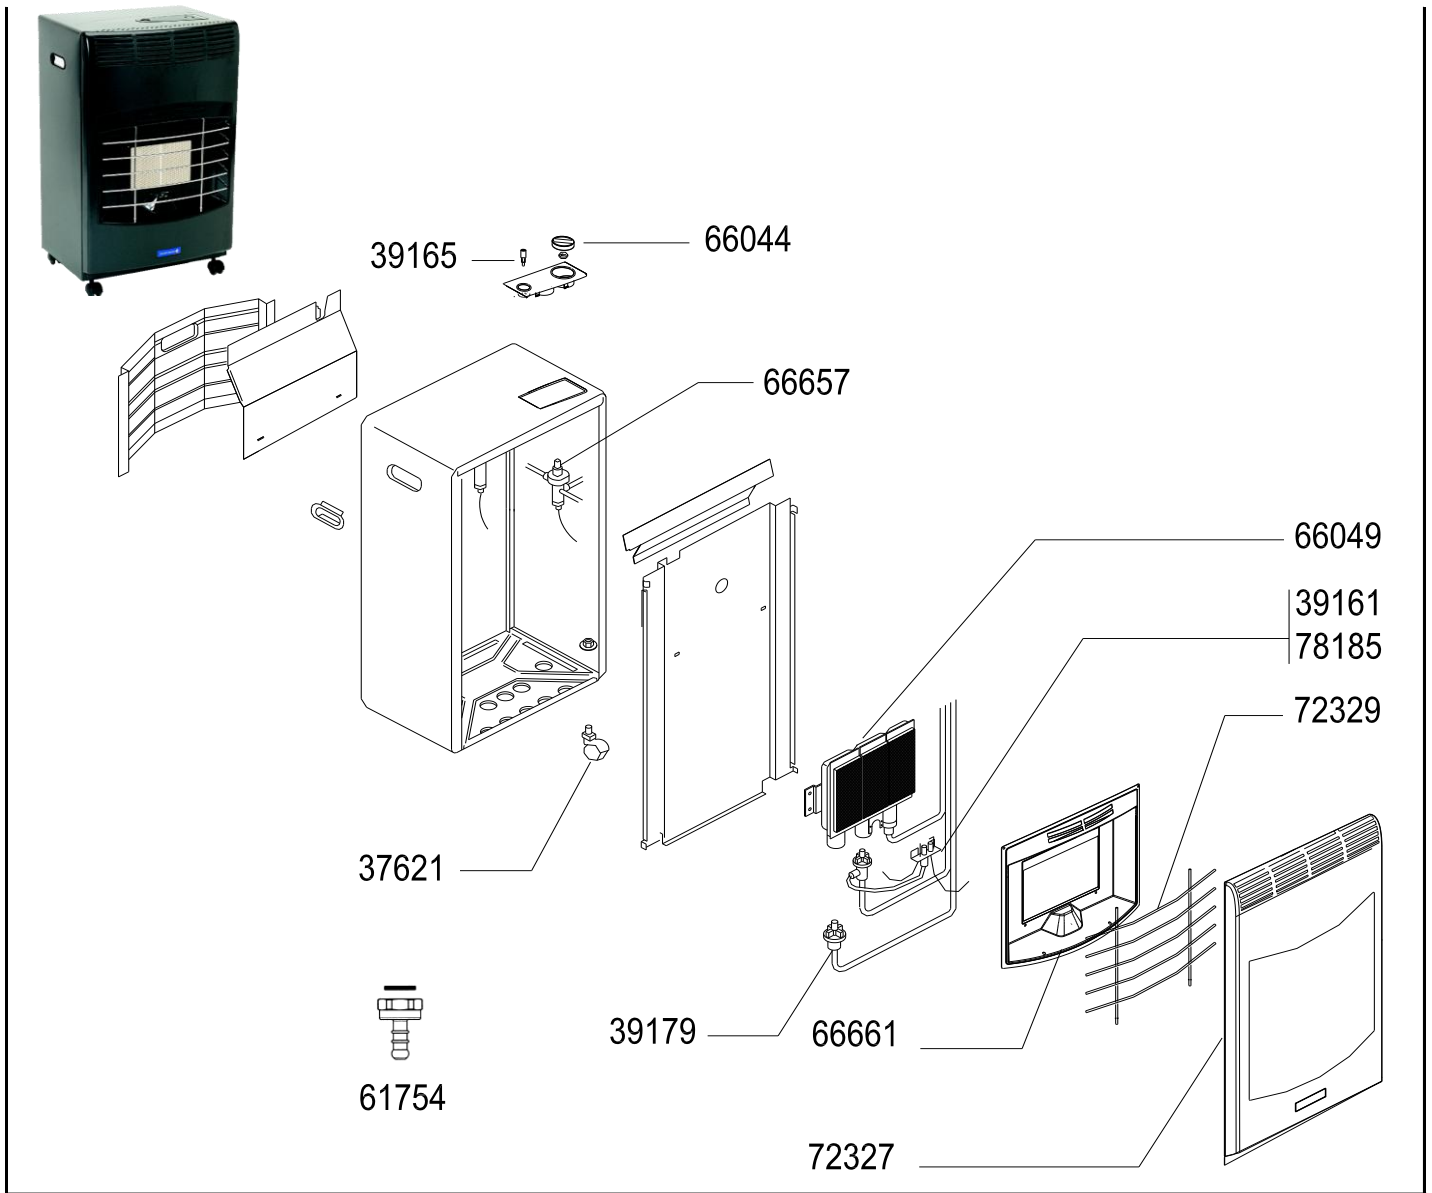

**INFRARED HEATER /
CHAUFFAGE INFRAROUGE :
ELZO 4000**

REF.	POINTS	- GB - DESIGNATIONS	DESIGNATIONS - F -
37621	50	WHEEL (X2)	ROUE (X2)
39161	150	GAS STOP DEVICE (FOR MALE CONNECTOR)	VEILLEUSE + THERMOCOUPLE (POUR RACCORD MALE)
39165	50	PIEZO IGNITER (BEFORE 2012)	PIEZO (AVANT 2012)
39179	30	JET	INJECTEUR
61754	50	SCREWED ADAPTATOR + WASHER	ADAPTATEUR TETINE VISSE +JOINT
66044	30	VALVE KNOB	VOLANT VANNE
66049	300	BURNER	BRULEUR
66657	220	SAFETY VALVE	VANNE DE SECURITE
66661	110	BURNER FRAME	CADRE DE BRULEUR
72327	170	FRONT PANEL	FACADE
72329	100	GRID	GRILLE
78185	150	GAS STOP DEVICE (FOR FEMALE CONNECTOR)	VEILLEUSE & THERMOCOUPLE (POUR RACCORD FEMELLE)
71169	50	UPPER POLYSTYRENE WEDGE	CALE POLYSTYRENE SUPERIEURE
71171	50	LOWER POLYSTYRENE WEDGE	CALE POLYSTYRENE INFERIEURE
72328	70	PACKAGING	EMBALLAGE