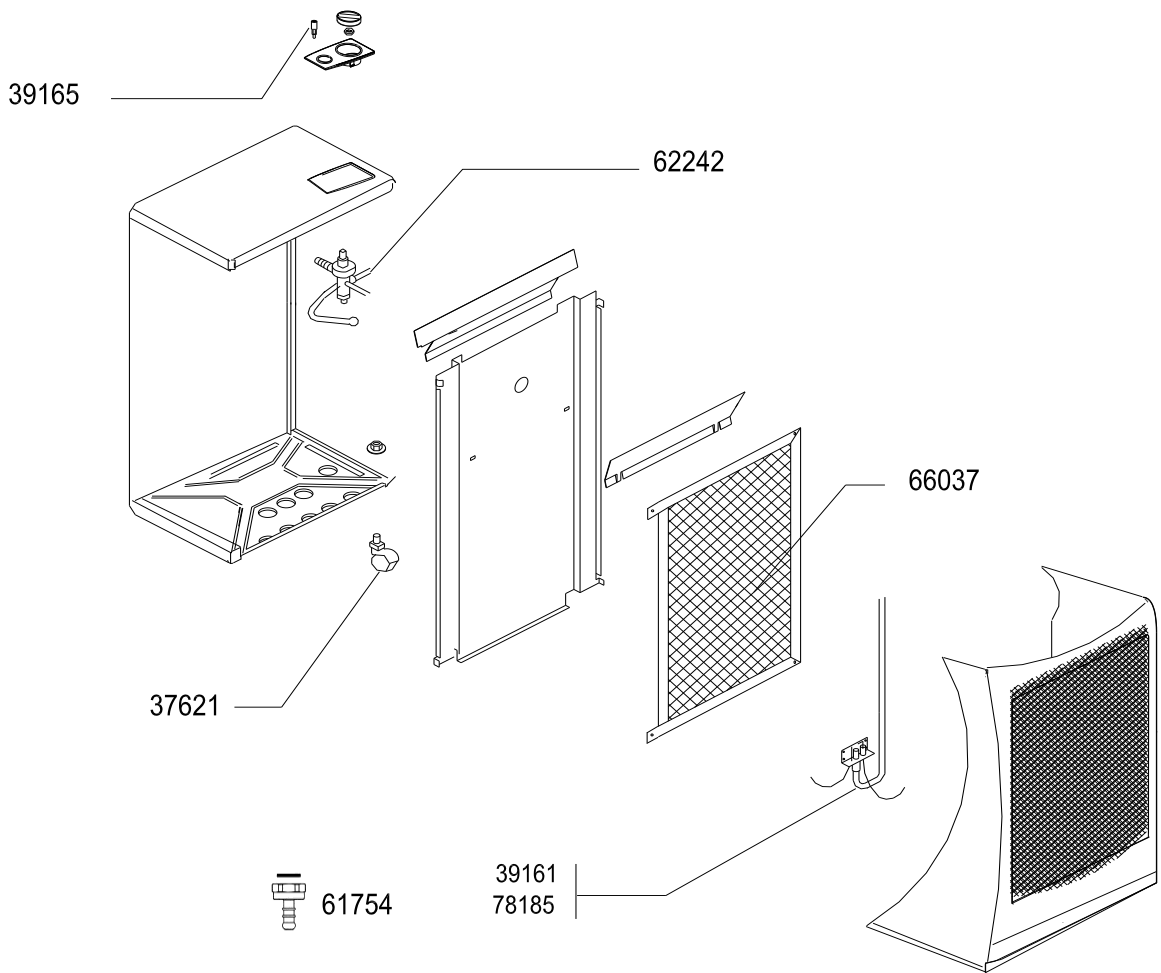

**CATALYTIC HEATER /  
CHAUFFAGE CATALYTIQUE :  
ELZO 1400**

REF.	POINTS	- GB - DESIGNATIONS	DESIGNATIONS - F -
37621	50	WHEEL (X2)	ROUE (X2)
39161	150	GAS STOP DEVICE (FOR MALE CONNECTOR)	VEILLEUSE + THERMOCOUPLE (POUR RACCORD MALE)
39165	50	PIEZO IGNITER (BEFORE 2012)	PIEZO (AVANT 2012)
61754	50	SCREWED ADAPTATOR + WASHER	ADAPTATEUR TETINE VISSE +JOINT
62242	170	SAFETY VALVE	VANNE DE SECURITE
66037	315	CATALYTIC PANEL	PANNEAU CATALYTIQUE
78185	150	GAS STOP DEVICE (FOR FEMALE CONNECTOR)	VEILLEUSE & THERMOCOUPLE (POUR RACCORD FEMELLE)