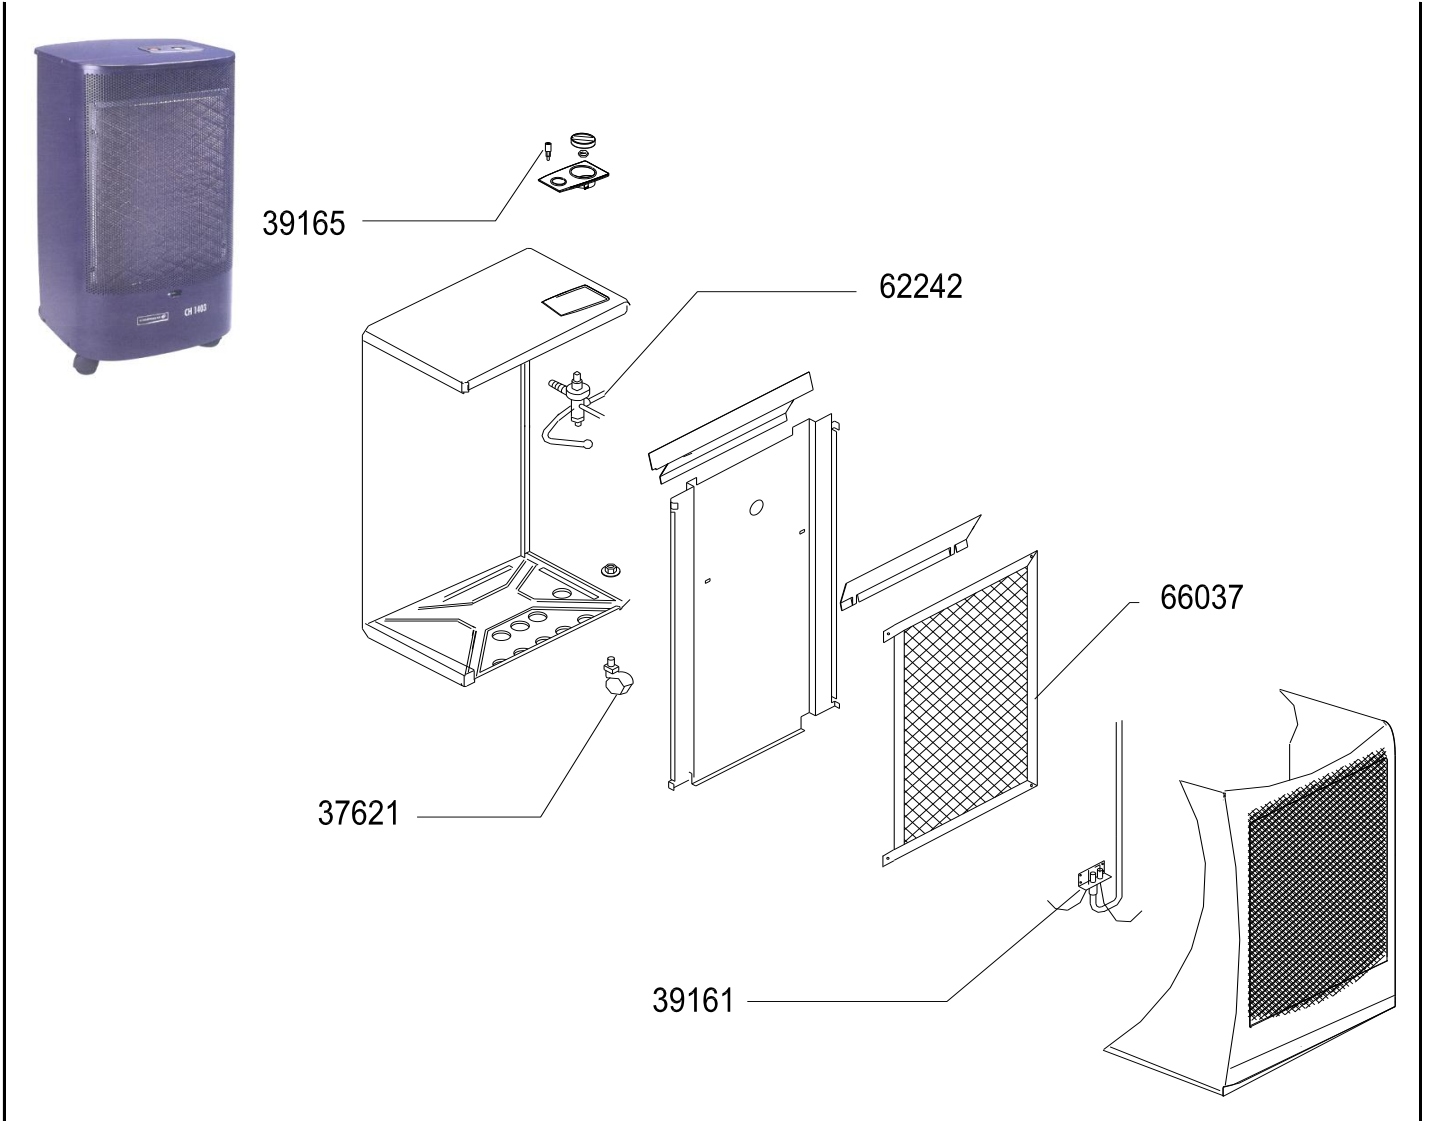

CATALYTIC HEATERS / CHAUFFAGES CATALYTIQUES : CH 1403

REF.	POINTS	- GB - DESIGNATIONS	DESIGNATIONS - F -	FUEGO 2500S	CH 1403	CH 1403	CH 1403	CH 1403
				Germany / Allemagne	Iberia	Switzerland/ Suisse	Other Countries - Grey	France
37621	50	WHEEL (X2)	ROUE (X2)	X	X	X	X	X
39161	150	GAS STOP DEVICE (FOR MALE CONNECTOR)	VEILLEUSE + THERMOCOUPLE (POUR RACCORD MALE)		X	X	X	X
39165	50	PIEZO IGNITER (BEFORE 2012)	PIEZO (AVANT 2012)	X	X	X	X	X
62242	170	SAFETY VALVE	VANNE DE SECURITE	X	X	X	X	X
66037	315	CATALYTIC PANEL	PANNEAU CATALYTIQUE	X	X	X	X	X