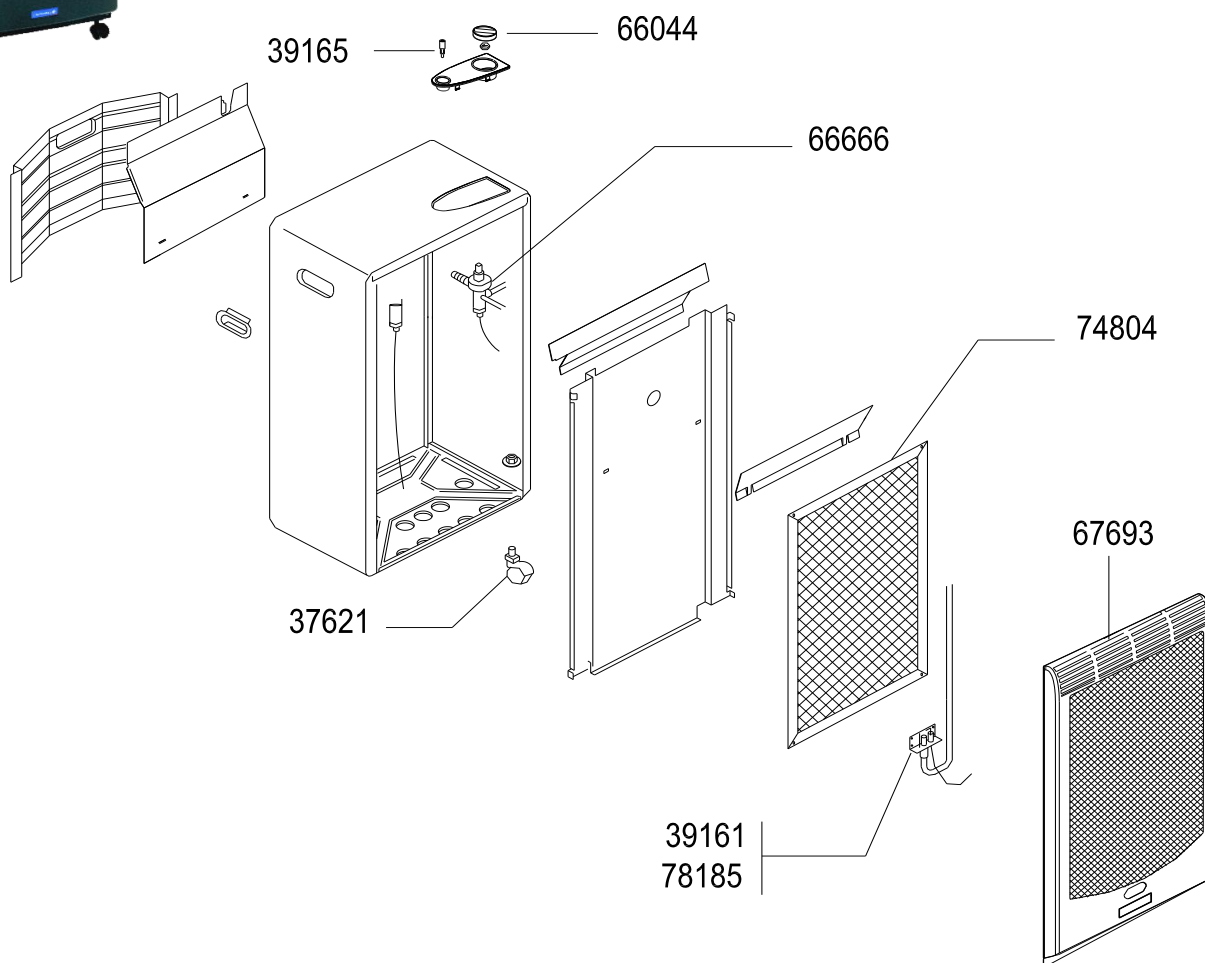

# CATALYTIC HEATER / CHAUFFAGE CATALYTIQUE 3000

REF.	POINTS	- GB - DESIGNATIONS	DESIGNATIONS - F -
37621	50	WHEEL (X2)	ROUE (X2)
39161	150	GAS STOP DEVICE (FOR MALE CONNECTOR)	VEILLEUSE + THERMOCOUPLE (POUR RACCORD MALE)
39165	50	PIEZO IGNITER (BEFORE 2012)	PIEZO (AVANT 2012)
66044	30	VALVE KNOB	VOLANT VANNE
66666	220	SAFETY VALVE	VANNE DE SECURITE
67693	190	FRONT PANEL - GREY	FACADE AVANT - GRISE
74804	320	CATALYTIC PANEL WITH ELBOW NOZZLE	PANNEAU CATALYTIQUE AVEC RACCORD COUDE
78185	150	GAS STOP DEVICE (FOR FEMALE CONNECTOR)	VEILLEUSE & THERMOCOUPLE (POUR RACCORD FEMELLE)