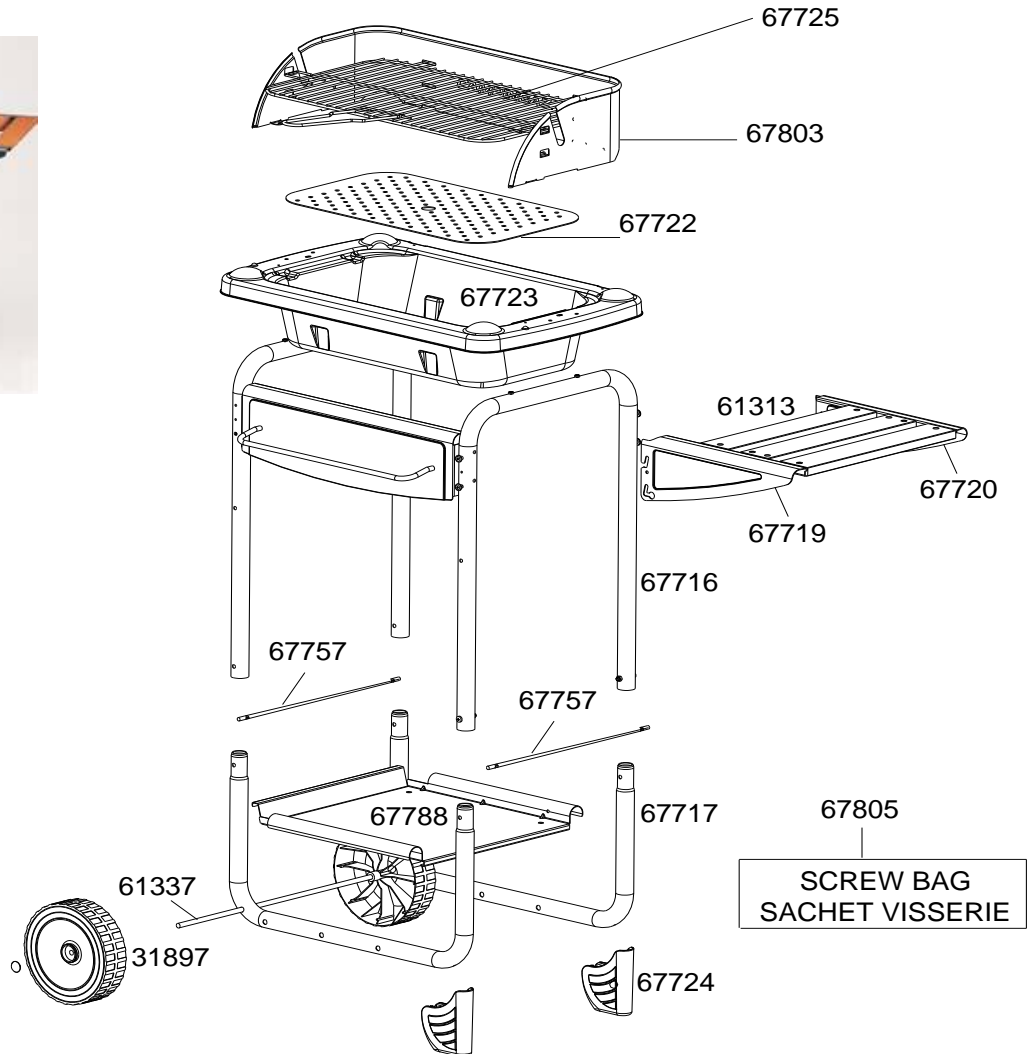

# CHARCOAL BARBECUE BARBECUE A CHARBON DE BOIS: BONITO

REF.	POINTS	GB - DESIGNATIONS	DESIGNATIONS - F -
31897	50	WHEEL DIAMETER 175 (X 1)	ROUE DIAMETRE 175 (X 1)
61313	80	SET OF 3 PLANKS	JEU DE 3 LATTES
61337	30	AXLE WHEEL	AXE DE ROUE
67716	90	UPPER U TUBE - GREY	TUBE U SUPERIEUR - GRIS
67717	90	LOWER U TUBE - GREY	TUBE U INFERIEUR - GRIS
67719	60	LEFT SHELF HOLDER - GREY	SUPPORT ETAGERE GAUCHE - GRIS
67720	60	RIGHT SHELF HOLDER - GREY	SUPPORT ETAGERE DROIT - GRIS
67722	80	CHARCOAL SHEET	TOLE CHARBON
67723	270	BASE	CUVE
67724	30	FOOT	PIED
67725	90	COOKING GRID	GRILLE DE CUISSON
67757	30	CYLINDER STOP WIRE	FIL ARRET BOUTEILLE
67788	110	GREY CYLINDER SUPPORT	SUPPORT DE RESERVOIR GRIS
67803	140	WINDSHIELD	PAREVENT
67805	60	SCREW BAG	SACHET DE VISSERIE
67721	90	PACKAGING	EMBALLAGE