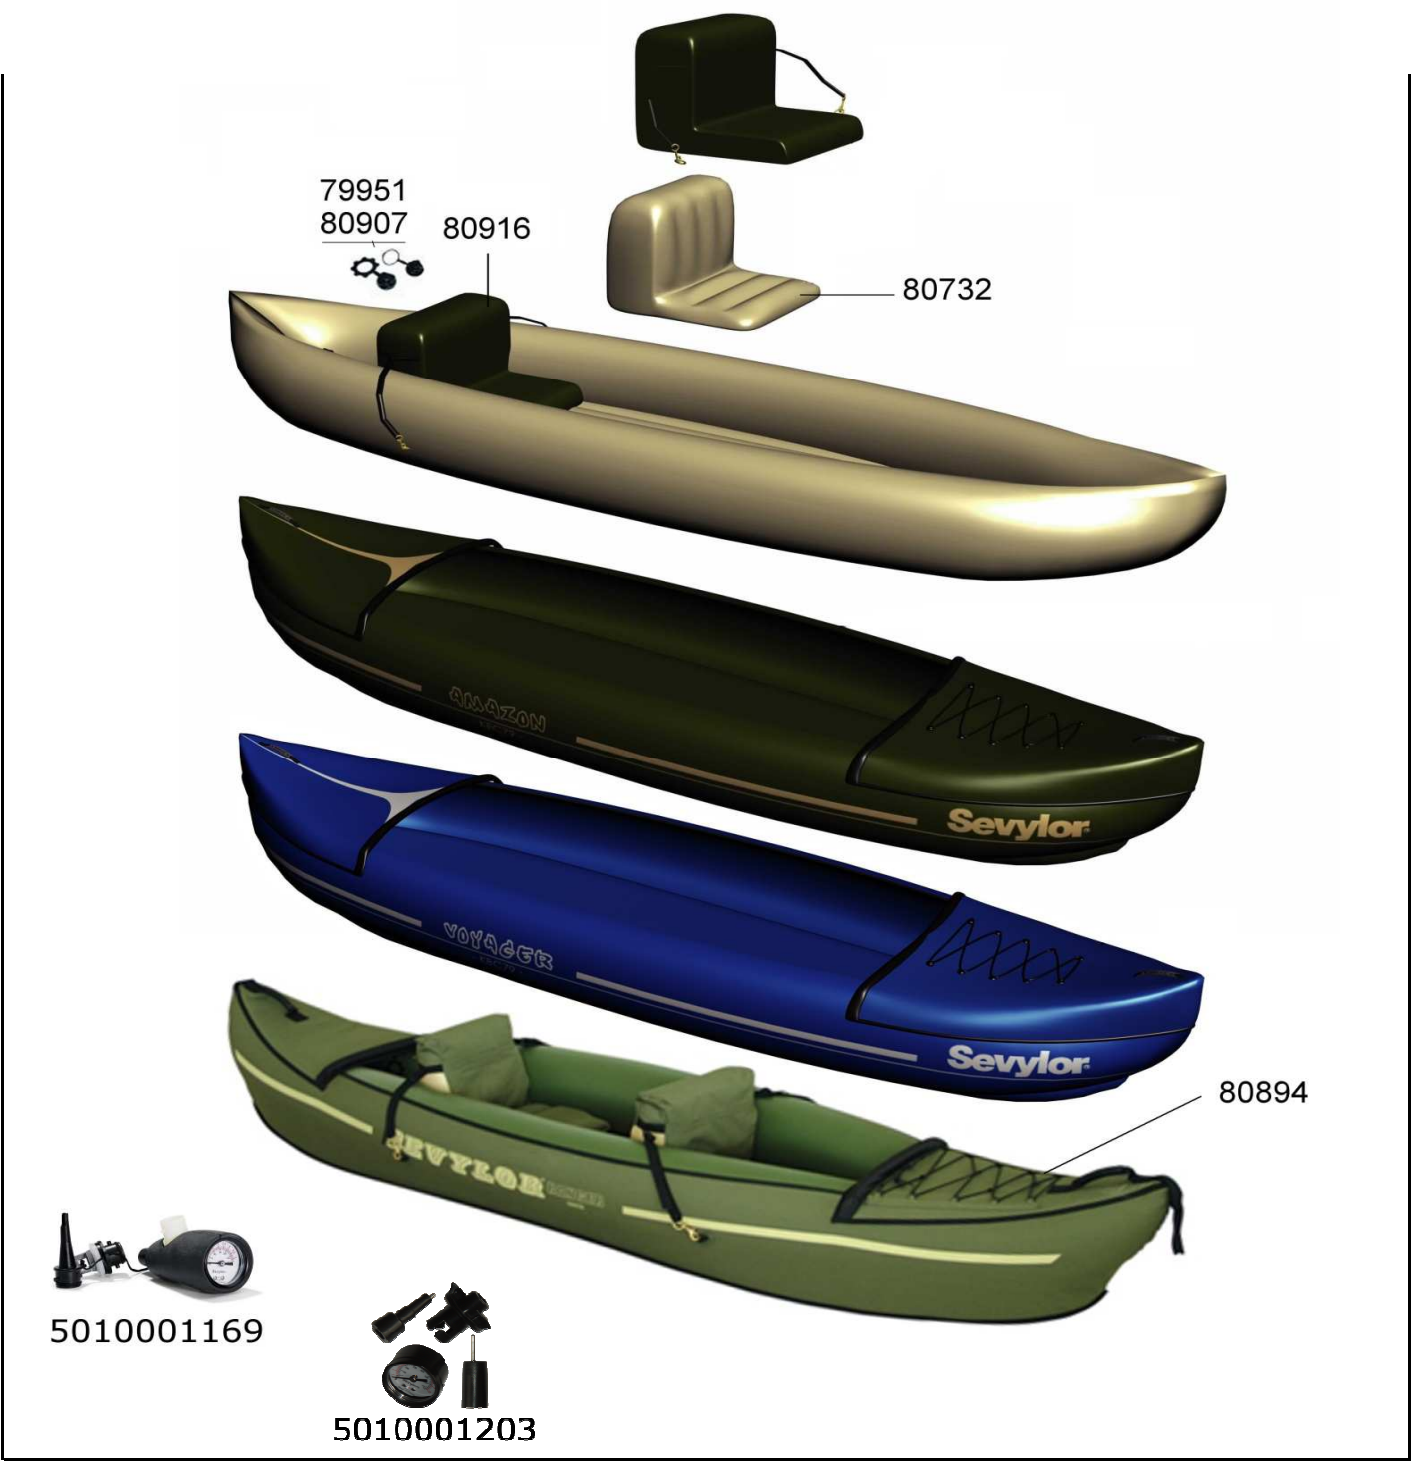

**KBC79 - VOYAGER
KEC79 - AMAZON
KRC 79 - RANGER**

REF.	POINTS	GB DESIGNATIONS	DESIGNATIONS F	KBC 79	KEC 79	KRC 79
79951	60	BOSTON VALVE	VALVE BOSTON	X	X	X
80732	110	FRONT SEAT	SIEGE AVANT			X
80894	1200	COVER OUTER NYLON	HOUSSE			X
80907	50	BOSTON VALVES (X2 SMALL & LARGE DIAM) + 4 CAPS	VALVES BOSTON (X2 PETIT & GROS DIAM.)+ 4 BOUCHONS	X	X	X
80916	300	REAR SEAT COVER	HOUSSE SIEGE ARRIERE		X	
5010001169	120	STANDARD MANOMETER	MANOMETRE UNIVERSEL	X	X	X
5010001203	110	MANOMETER MOD.BEFORE 2012	MANOMETRE MOD.AVANT 2012	X	X	X