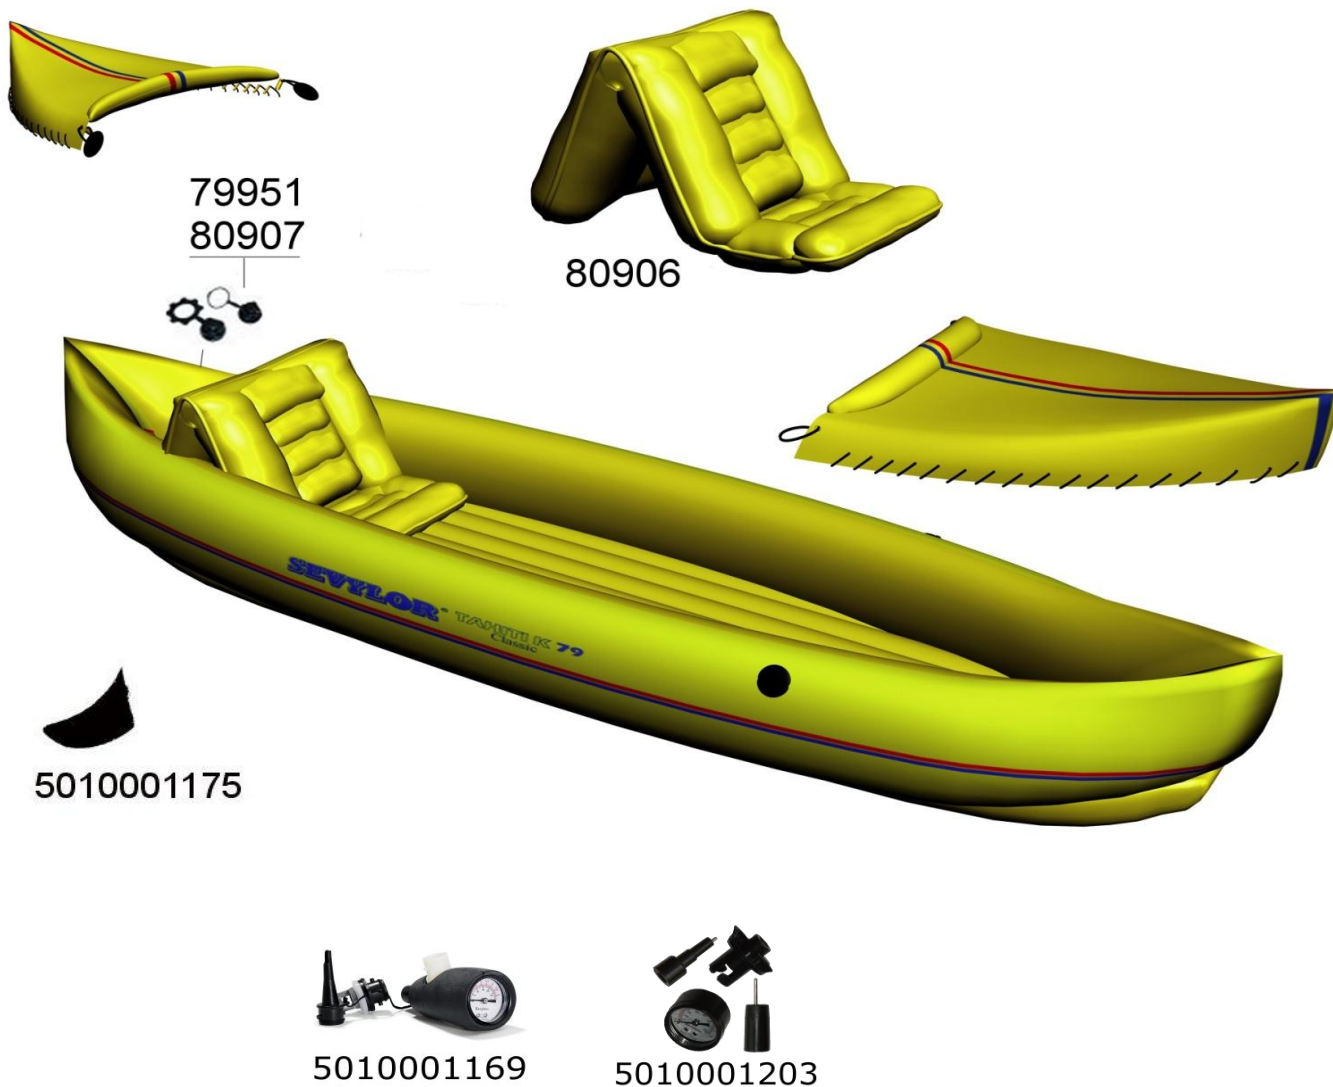

K79 - TAHITI

REF .	POINTS	GB DESIGNATIONS	DESIGNATIONS F
79951	60	BOSTON VALVE	VALVE BOSTON
80906	210	SEAT - YELLOW	SIEGE - JAUNE
80907	50	BOSTON VALVES (X2 SMALL & LARGE DIAM) + 4 CAPS	VALVES BOSTON (X2 PETIT & GROS DIAM.)+ 4 BOUCHONS
5010001169	120	ALL PURPOSE MANOMETER	MANOMETRE UNIVERSEL
5010001175	120	DIRECTIONAL SKEG	QUILLE DIRECTIONNELLE
5010001203	110	MANOMETER MOD.BEFORE 2012	MANOMETRE MOD.AVANT 2012