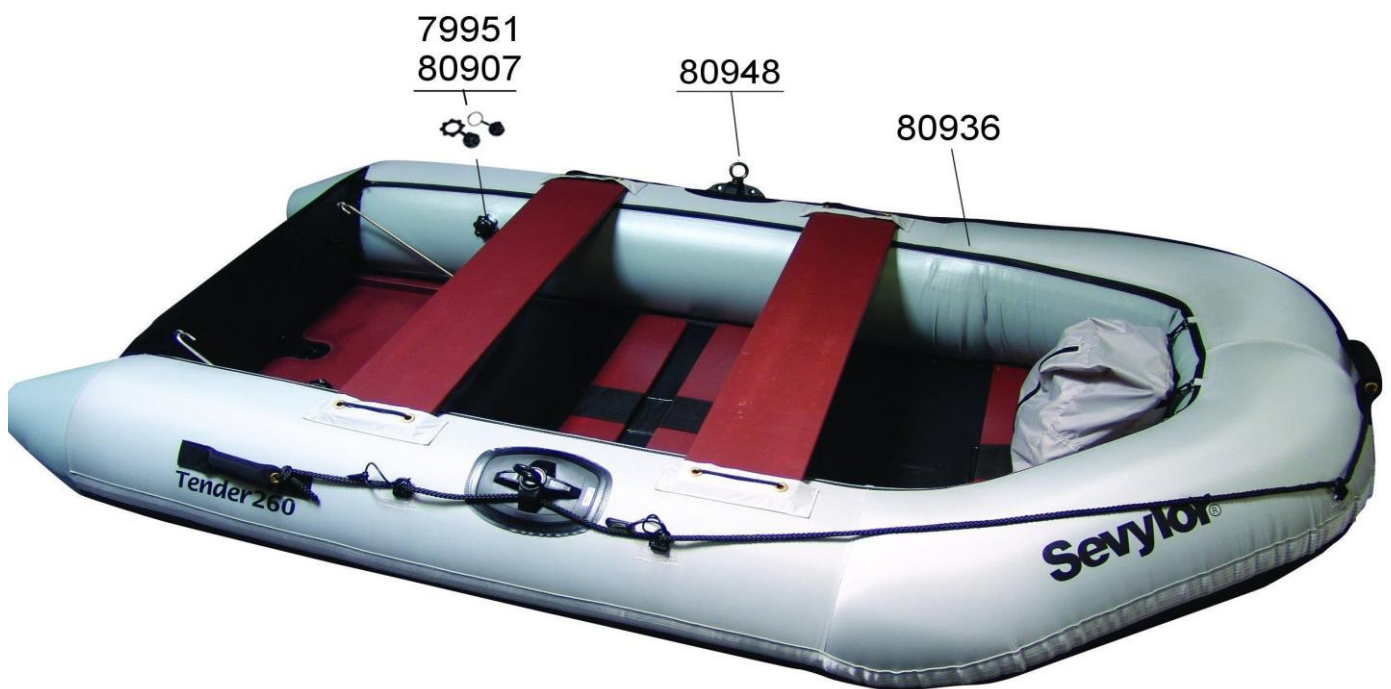

# TMT260 TENDER

5010001169

5010001203

REF .	POINTS	GB DESIGNATIONS	DESIGNATIONS F
79951	60	BOSTON VALVE	VALVE BOSTON
80907	50	BOSTON VALVES (X2 SMALL & LARGE DIAM) + 4 CAPS	VALVES BOSTON (X2 PETIT & GROS DIAM.)+ 4 BOUCHONS
80936	800	BLADDER TMT260-E	VESSIE TMT260-E
80948	50	BLACK OAR LOCKS (X2)	LYRE NOIRE (X2)
5010001169	120	ALL PURPOSE MANOMETER	MANOMETRE UNIVERSEL
5010001203	110	MANOMETER MOD.BEFORE 2012	MANOMETRE MOD.AVANT 2012