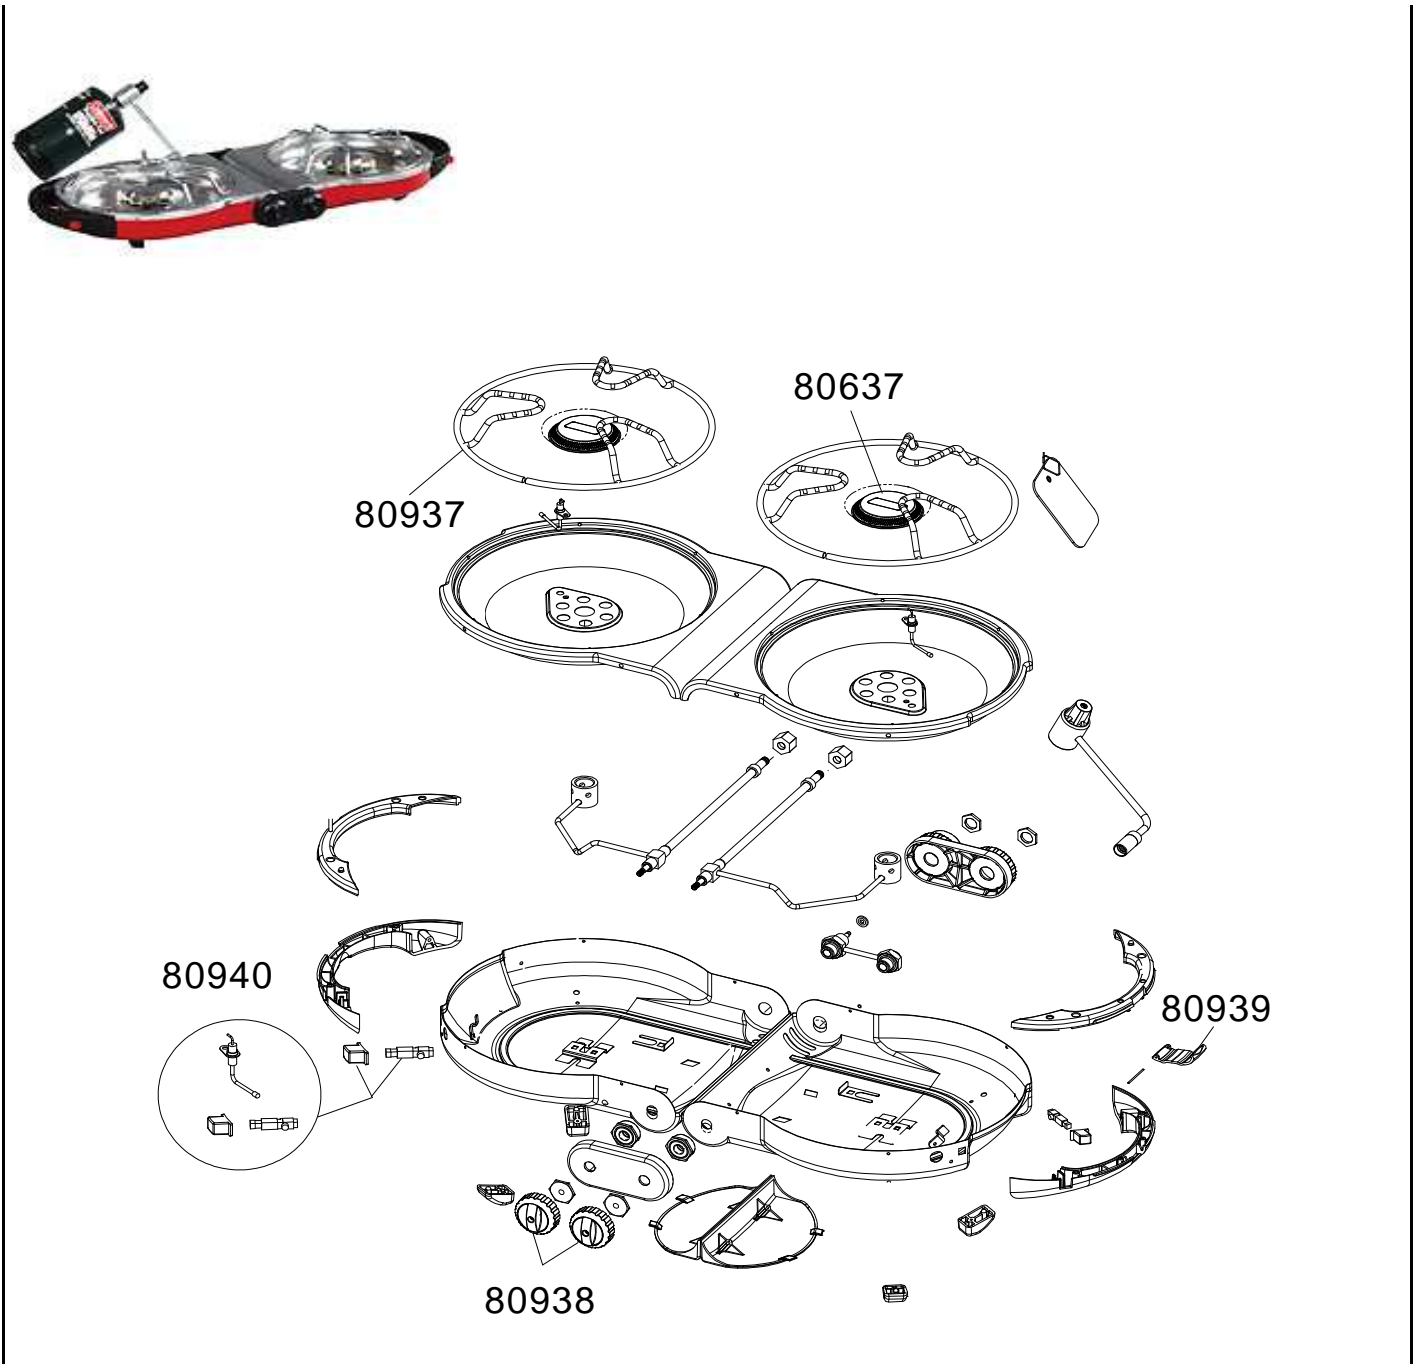

2 BURNER STOVE / RECHAUD 2 FEUX PERFECTFLOW FOLD'N GO

REF.	POINTS	GB DESIGNATIONS	DESIGNATIONS F
80637	120	BURNER	BRULEUR
80937	100	PAN SUPPORT	SUPPORT DE CASSEROLE
80938	70	KNOB (X 2)	VOLANT (X 2)
80939	60	LOCK	VERROU
80940	70	PIEZO IGNITOR + ELECTRODE	PIEZO + ELECTRODE