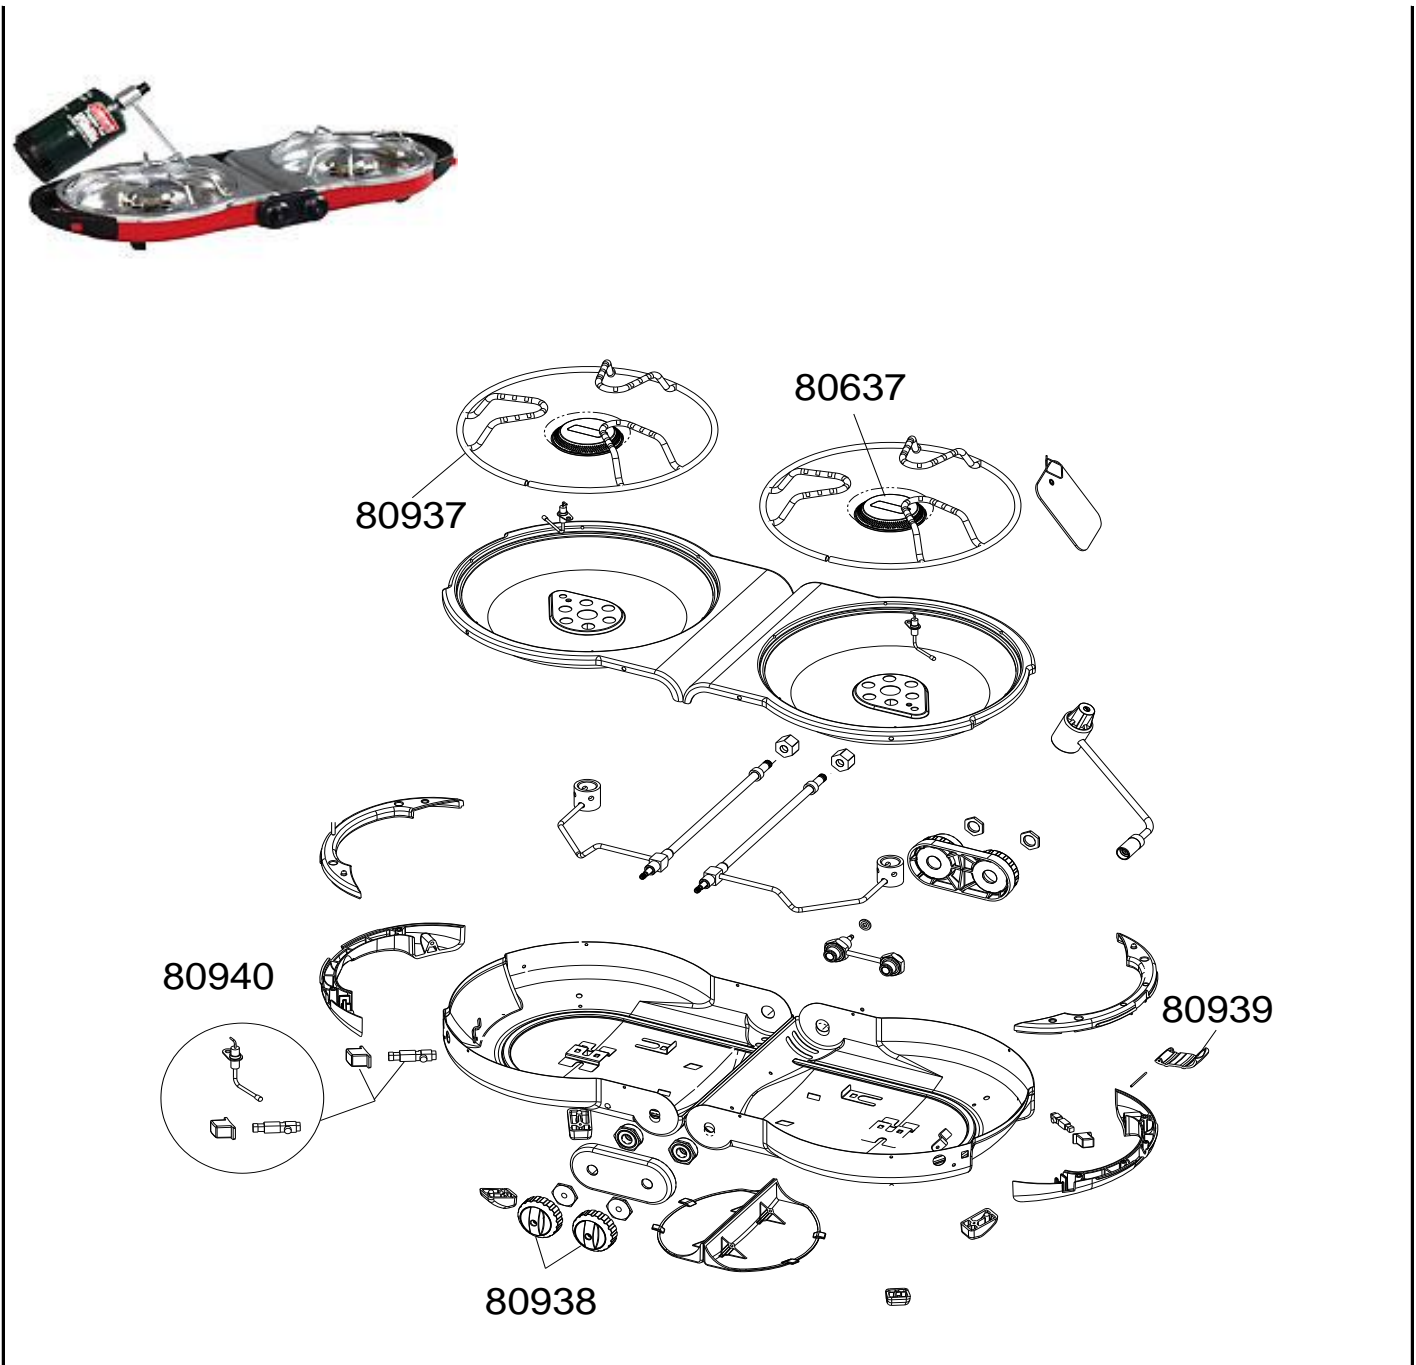

2 BURNER STOVE / RECHAUD 2 FEUX PERFECTFLOW FOLD'N GO

| REF. | POINTS | GB DESIGNATIONS | DESIGNATIONS F |
|-------|--------|---------------------------|----------------------|
| 80637 | 120 | BURNER | BRULEUR |
| 80937 | 100 | PAN SUPPORT | SUPPORT DE CASSEROLE |
| 80938 | 70 | KNOB (X 2) | VOLANT (X 2) |
| 80939 | 60 | LOCK | VERROU |
| 80940 | 70 | PIEZO IGNITOR + ELECTRODE | PIEZO + ELECTRODE |