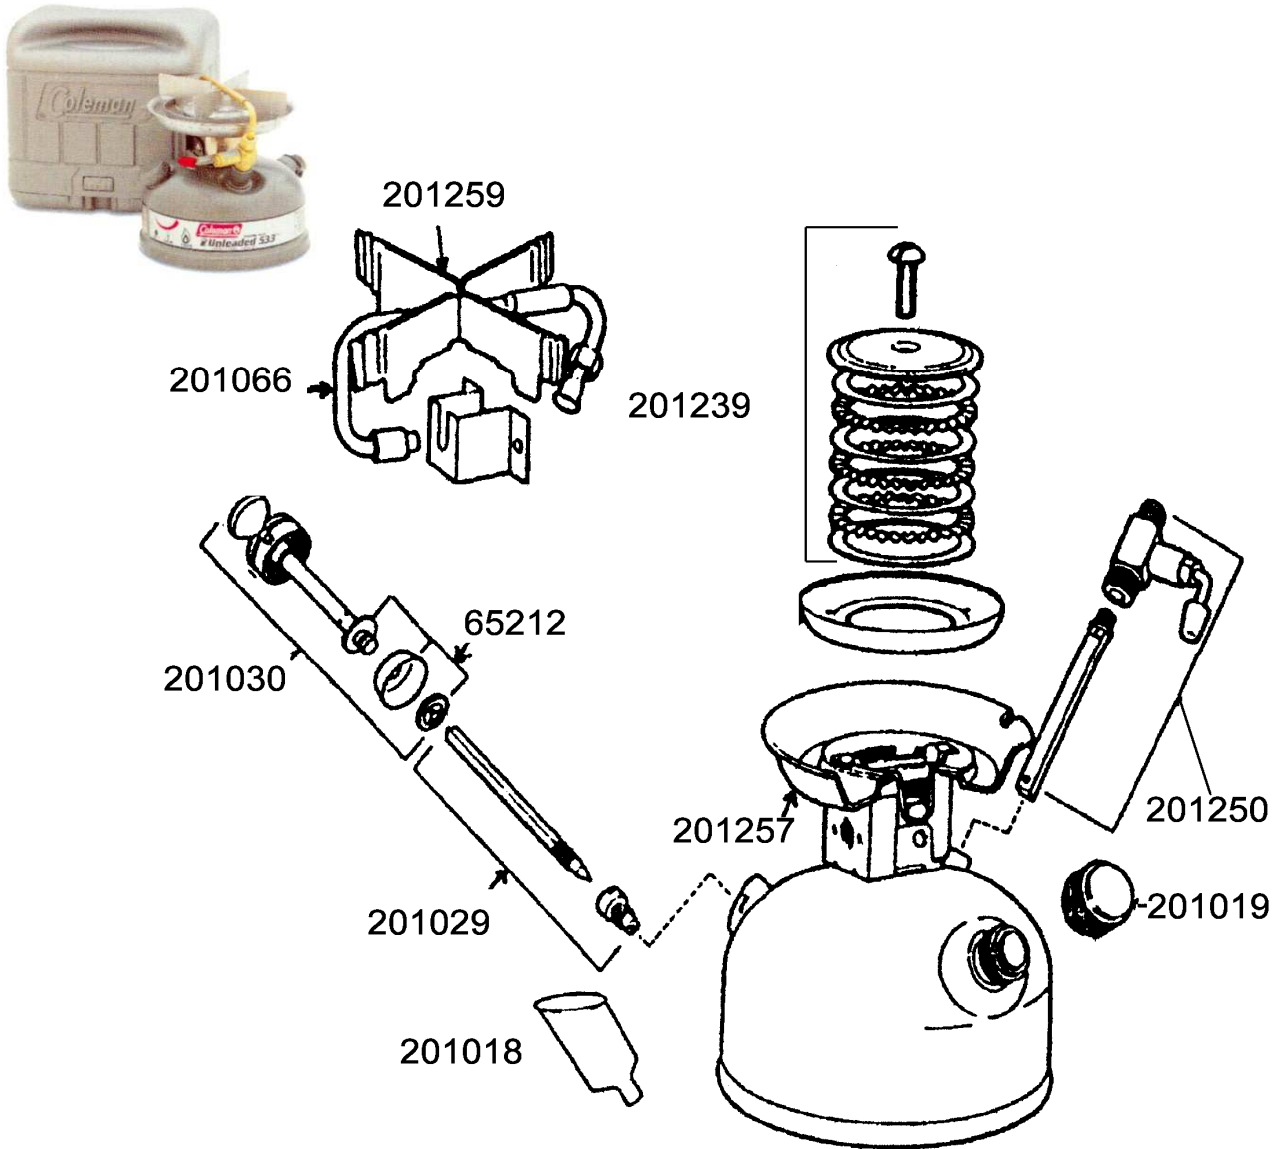

**UNLEADED SPORTSTER STOVE  
(533)  
RECHAUD SPORT A ESSENCE**

| REF.   | POINTS | GB DESIGNATIONS                | DESIGNATIONS F                |
|--------|--------|--------------------------------|-------------------------------|
| 65212  | 80     | PUMP CUP & CLIP (BLISTER PKG)  | JOINT PISTON POMPE (BLISTER)  |
| 201018 | 60     | FILTER FUNNEL                  | ENTONNOIR                     |
| 201019 | 70     | FILLER CAP                     | BOUCHON DE REMPLISSAGE        |
| 201029 | 50     | AIR STEM & CHECK VALVE         | ENSEMBLE CLAPET DE RETENUE    |
| 201030 | 100    | PUMP PLUNGER (OLD&CURRENT MOD) | PLONGEUR POMPE(ANCIEN&ACTUEL) |
| 201066 | 150    | GENERATOR                      | GENERATEUR                    |
| 201239 | 70     | BURNER RING SET                | JEU BAGUES BRULEUR            |
| 201250 | 140    | VALVE ASSEMBLY                 | ENSEMBLE ROBINET              |
| 201257 | 140    | BURNER BOX                     | ENSEMBLE BRULEUR              |
| 201259 | 50     | GRATE                          | GRILLE                        |