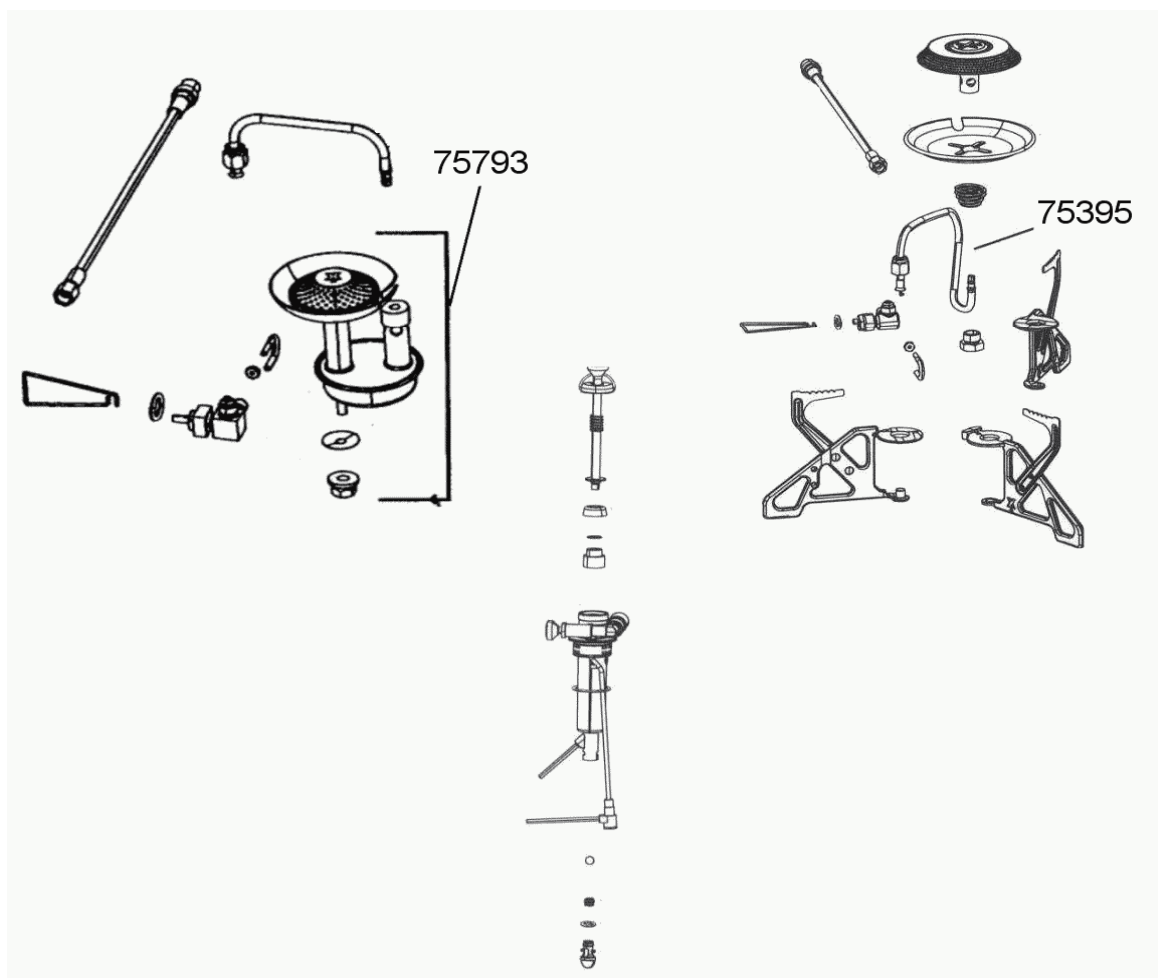

# STOVES/RECHAUDS : FYRESTORM STAINLESS STEEL/INOX & PULSTAR

PULSTAR

FYRESTORM INOX & TITANE

REF	POINTS	GB DESIGNATIONS	DESIGNATIONS F	FYRESTORM	PULSTAR
				X	X
75395	200	GENERATOR	GENERATEUR	X	
75793	250	FULL BURNER AND HARDWARE	ENSEMBLE BRULEUR		X