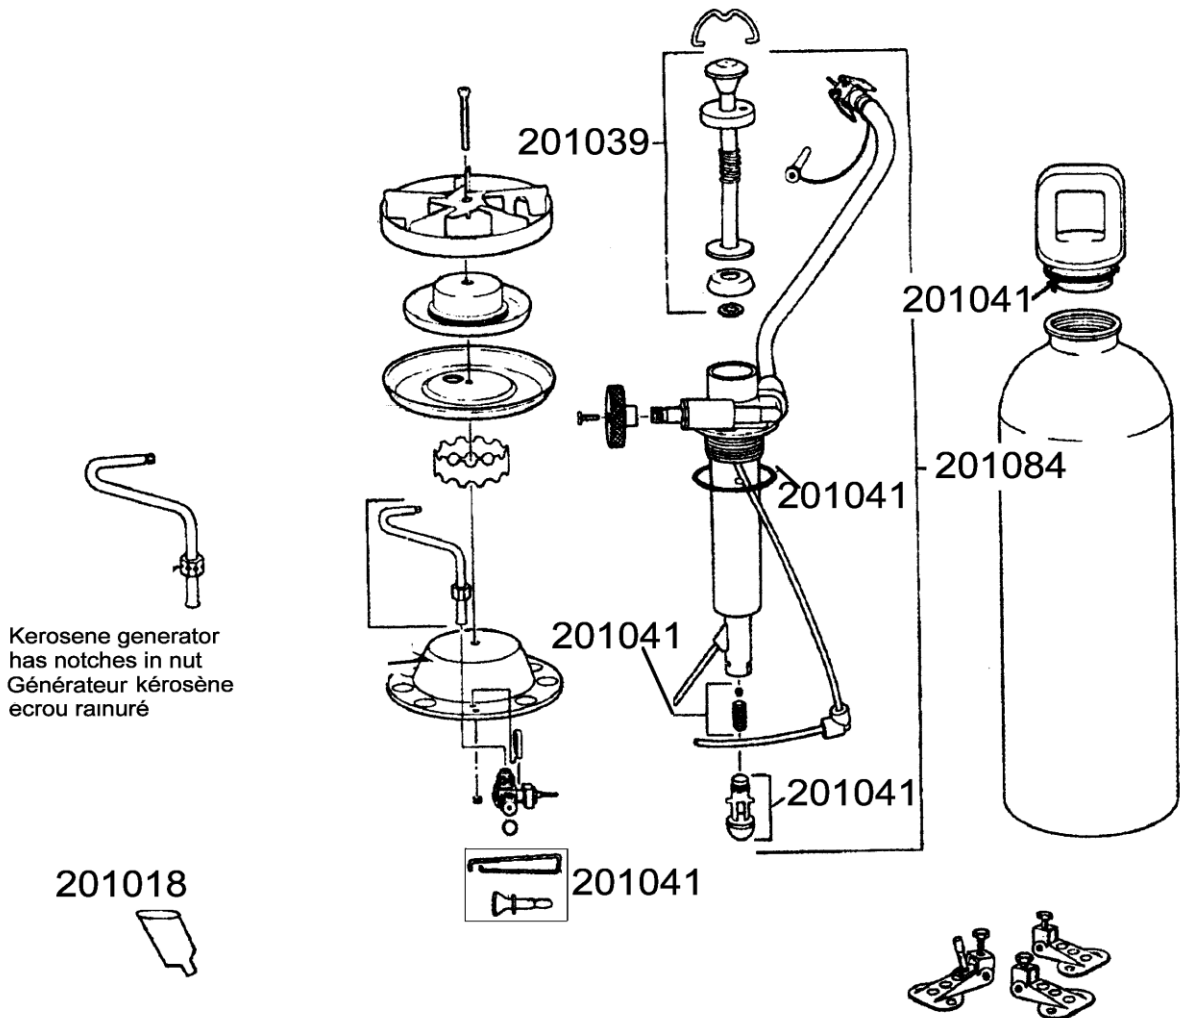

APEX II STOVE (445) RECHAUD APEX II

REF.	POINTS	GB DESIGNATIONS	DESIGNATIONS F
201018	60	FILTER FUNNEL	ENTONNOIR
201039	75	PLUNGER ASSEMBLY	PLONGEUR DE POMPE
201041	110	SERVICE PARTS KIT	KIT DE PIECES
201084	450	PUMP & VALVE	ENSEMBLE POMPE & ROBINET