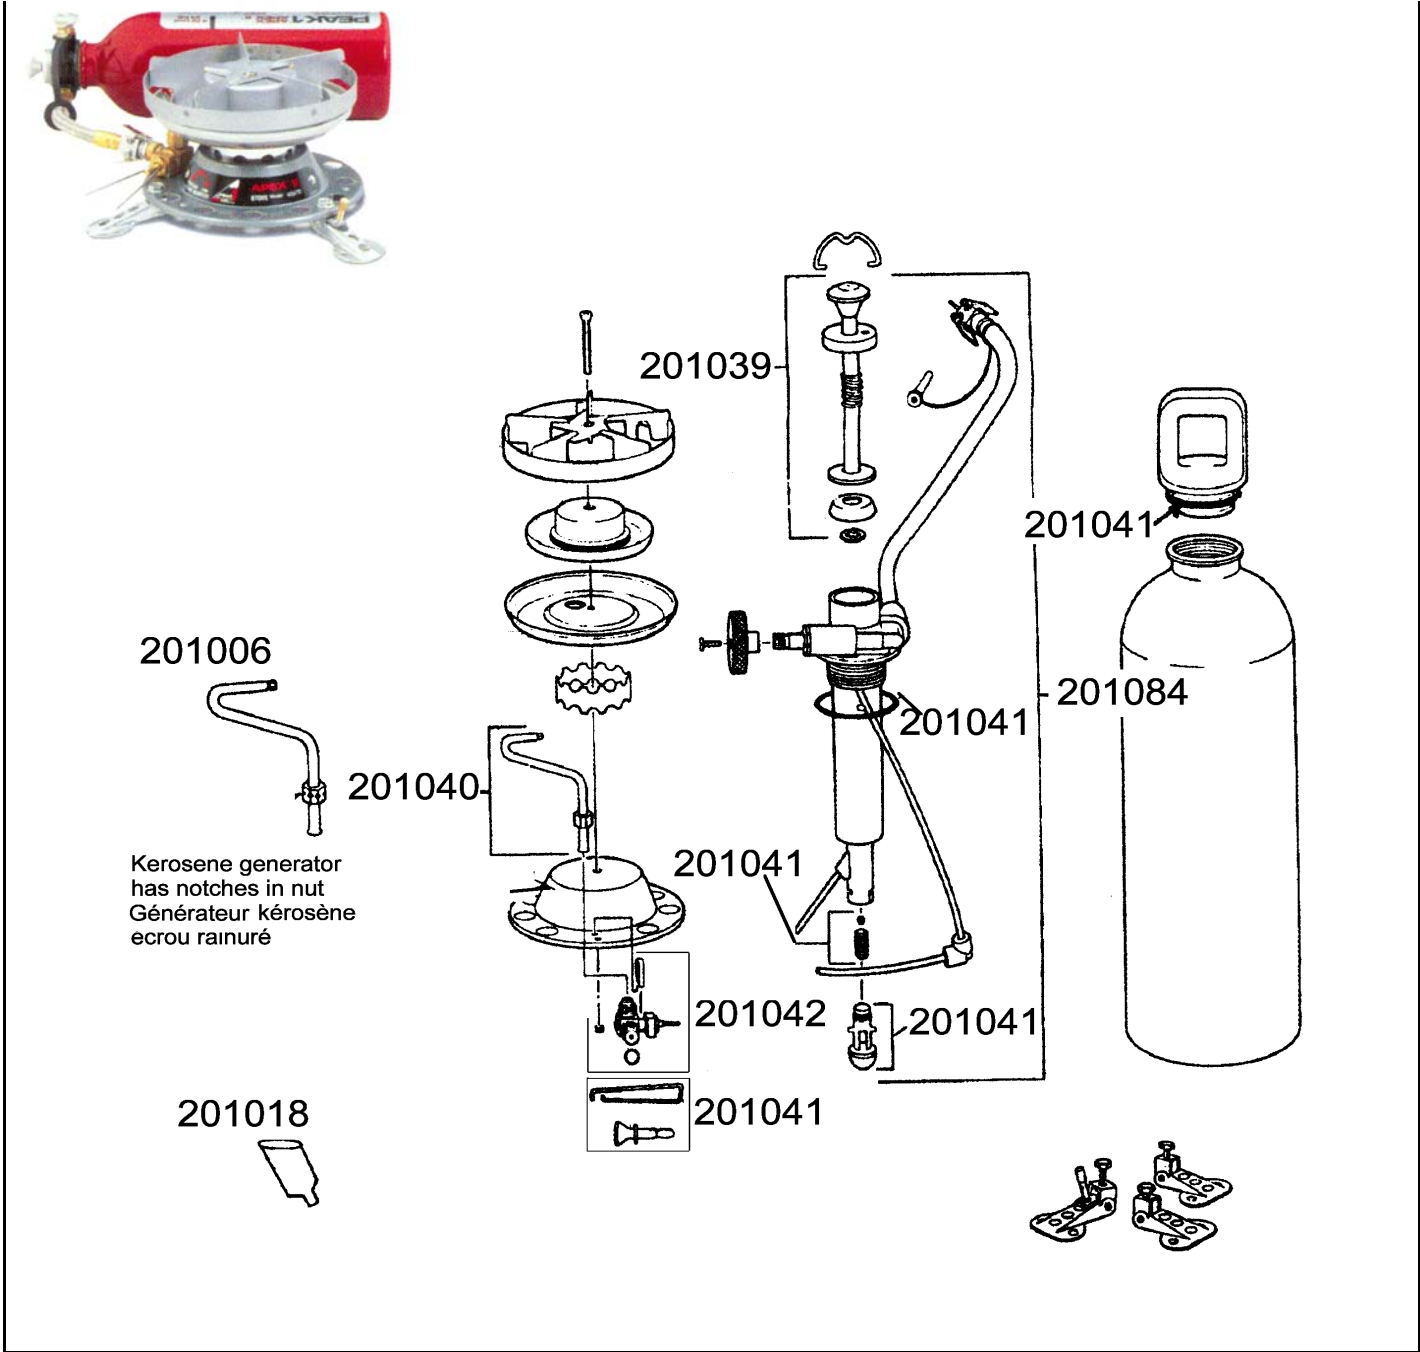

APEX II STOVE (445) RECHAUD APEX II

REF.	POINTS	GB DESIGNATIONS	DESIGNATIONS F
201006	110	KEROSENE GENERATOR	GENERATEUR KEROSENE
201018	60	FILTER FUNNEL	ENTONNOIR
201039	75	PLUNGER ASSEMBLY	PLONGEUR DE POMPE
201040	150	UNLEADED GENERATOR	GENERATEUR ESSENCE
201041	110	SERVICE PARTS KIT	KIT DE PIECES
201042	150	VALVE ASSEMBLY	ROBINET
201084	450	PUMP & VALVE	ENSEMBLE POMPE & ROBINET