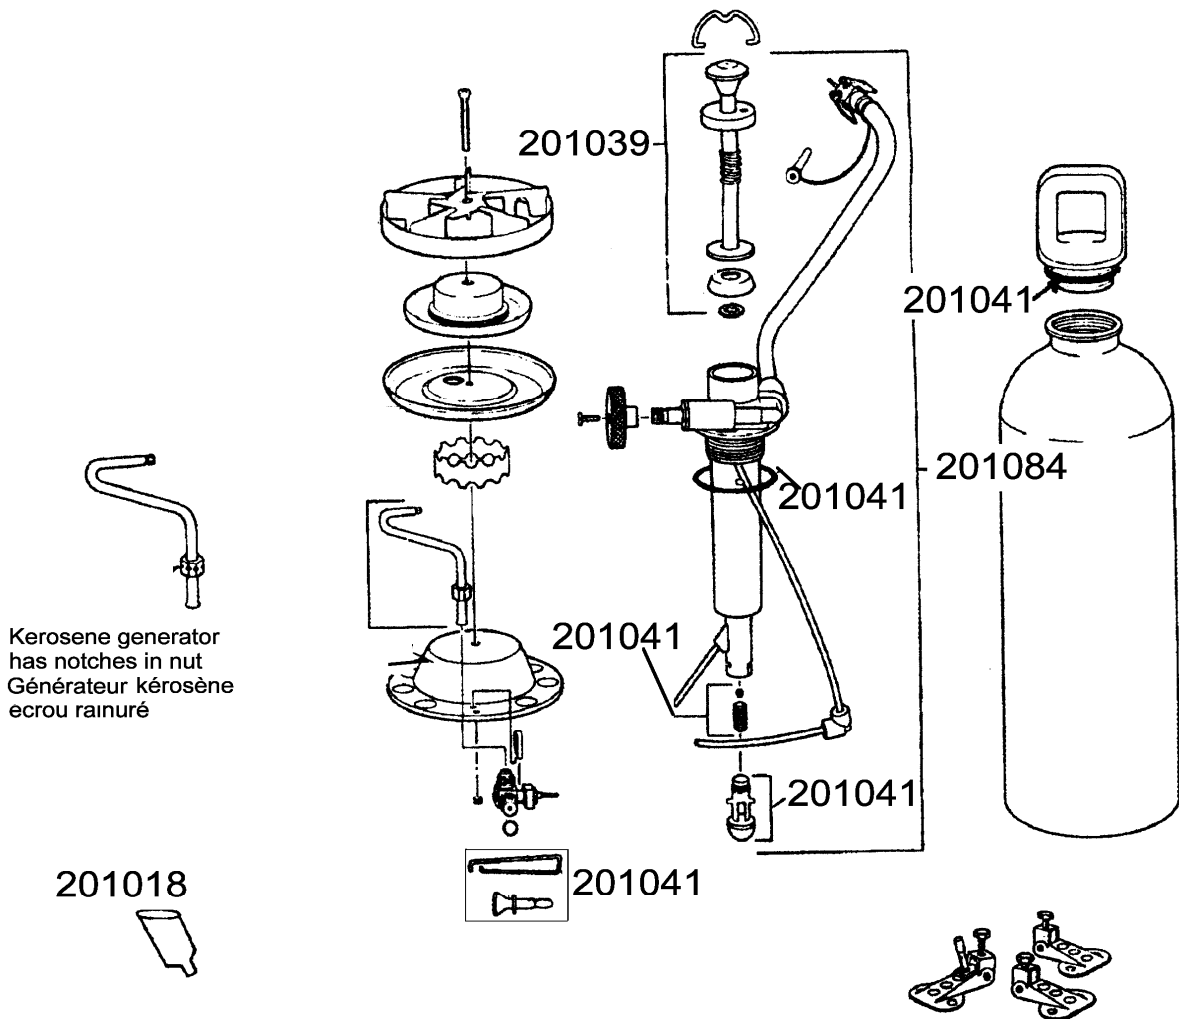

APEX II STOVE (445) RECHAUD APEX II

REF.	POINTS	GB DESIGNATIONS	DESIGNATIONS F
201018	60	FILTER FUNNEL	ENTONNOIR
201039	75	PLUNGER ASSEMBLY	PLONGEUR DE POMPE
201041	110	SERVICE PARTS KIT	KIT DE PIECES
201084	450	PUMP & VALVE	ENSEMBLE POMPE & ROBINET