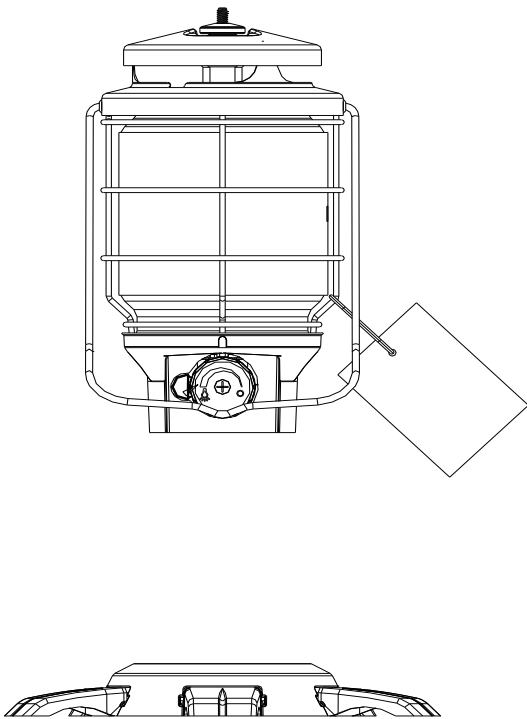

NORTHSTAR PERFECTFLOW

REF.	POINTS	GB - DESIGNATIONS	DESIGNATIONS - F -
75416	60	KNOB + SCREW	VOLANT + VIS
201061	50	CAP SCREW (X2)	ECROU CHAPEAU (X2)
201078	130	GLOBE	VERRE
201082	80	MANTLE (X2)	MANCHON (X2)
201278	80	BAIL	ANSE