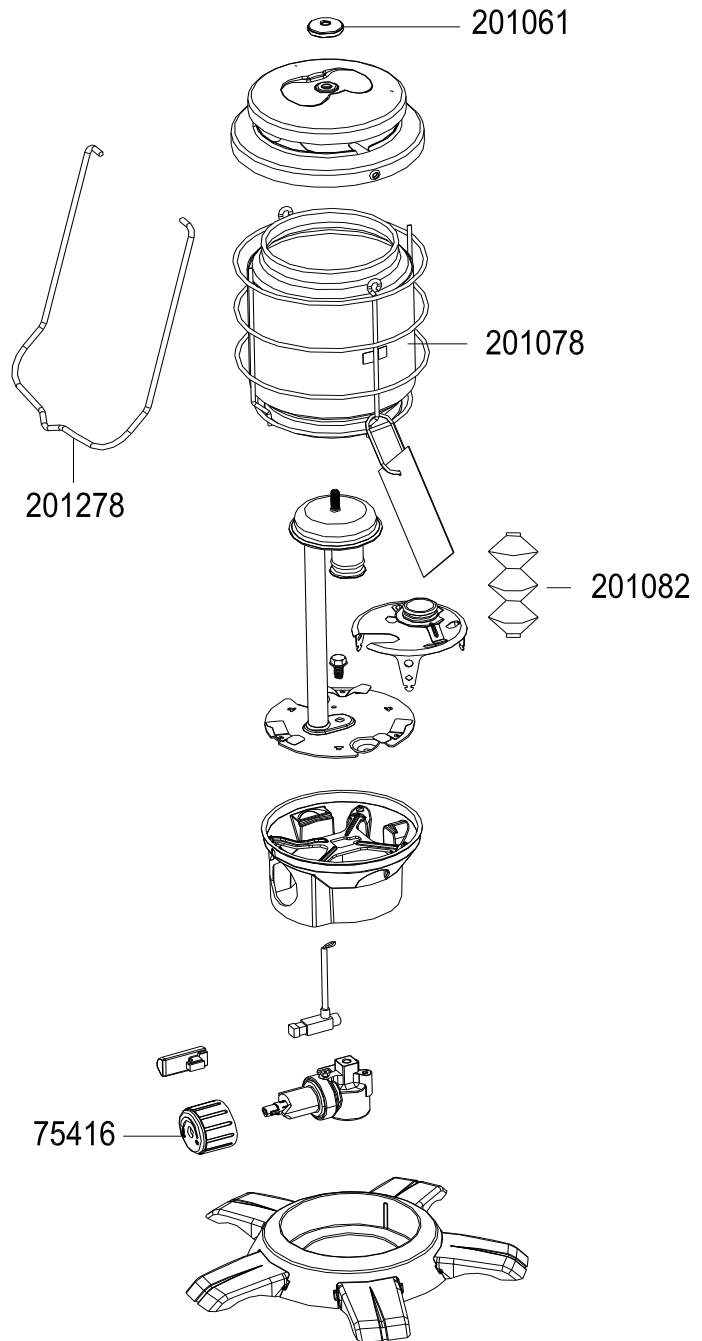

NORTHSTAR PERFECTFLOW

REF.	POINTS	GB - DESIGNATIONS	DESIGNATIONS - F -
75416	60	KNOB + SCREW	VOLANT + VIS
201061	50	CAP SCREW (X2)	ECROU CHAPEAU (X2)
201078	130	GLOBE	VERRE
201082	80	MANTLE (X2)	MANCHON (X2)
201278	80	BAIL	ANSE