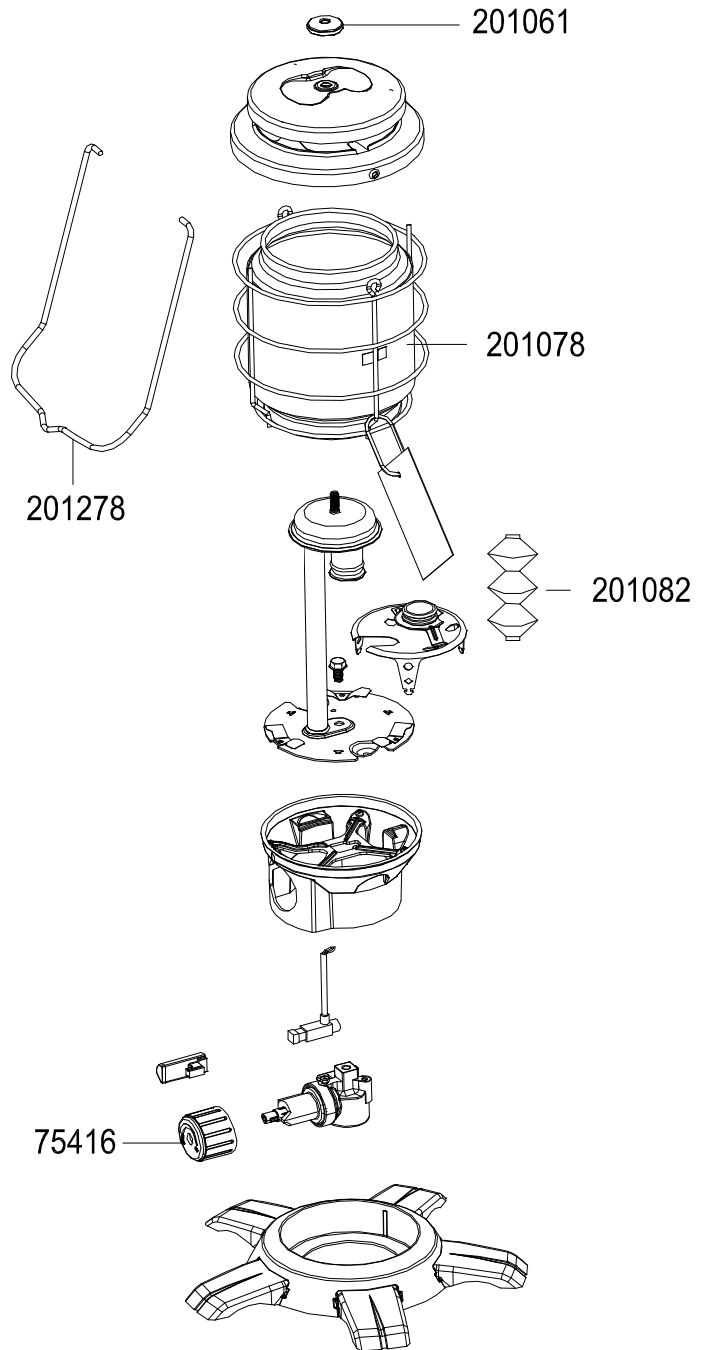

# NORTHSTAR PERFECTFLOW

REF.	POINTS	GB - DESIGNATIONS	DESIGNATIONS - F -
75416	60	KNOB + SCREW	VOLANT + VIS
201061	50	CAP SCREW (X2)	ECROU CHAPEAU (X2)
201078	130	GLOBE	VERRE
201082	80	MANTLE (X2)	MANCHON (X2)
201278	80	BAIL	ANSE