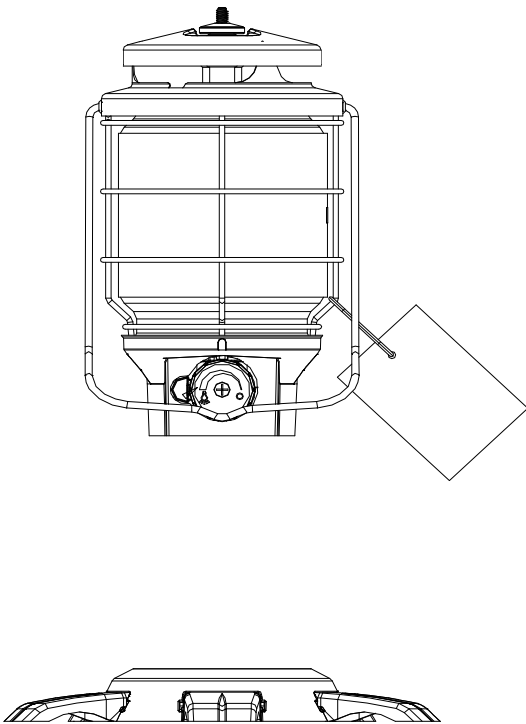

# NORTHSTAR PERFECTFLOW

REF.	POINTS	GB - DESIGNATIONS	DESIGNATIONS - F -
75416	60	KNOB + SCREW	VOLANT + VIS
201061	50	CAP SCREW (X2)	ECROU CHAPEAU (X2)
201078	130	GLOBE	VERRE
201082	80	MANTLE (X2)	MANCHON (X2)
201278	80	BAIL	ANSE