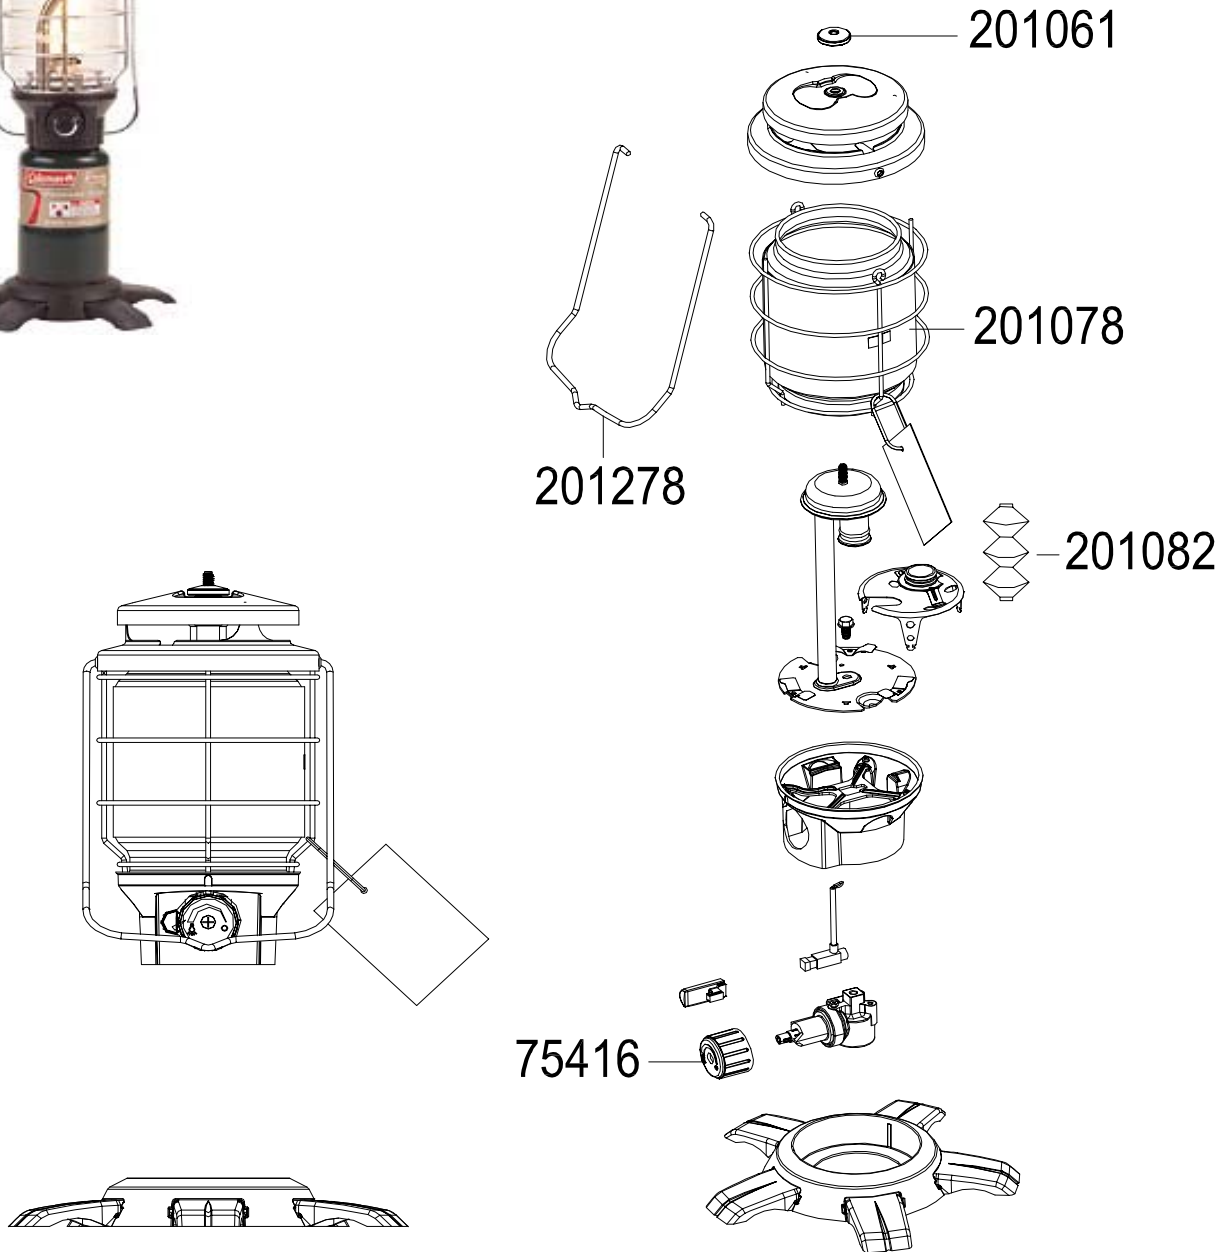

NORTHSTAR PERFECTFLOW

REF.	POINTS	GB - DESIGNATIONS	DESIGNATIONS - F -
75416	60	KNOB + SCREW	VOLANT + VIS
201061	50	CAP SCREW (X2)	ECROU CHAPEAU (X2)
201078	130	GLOBE	VERRE
201082	80	MANTLE (X2)	MANCHON (X2)
201278	80	BAIL	ANSE