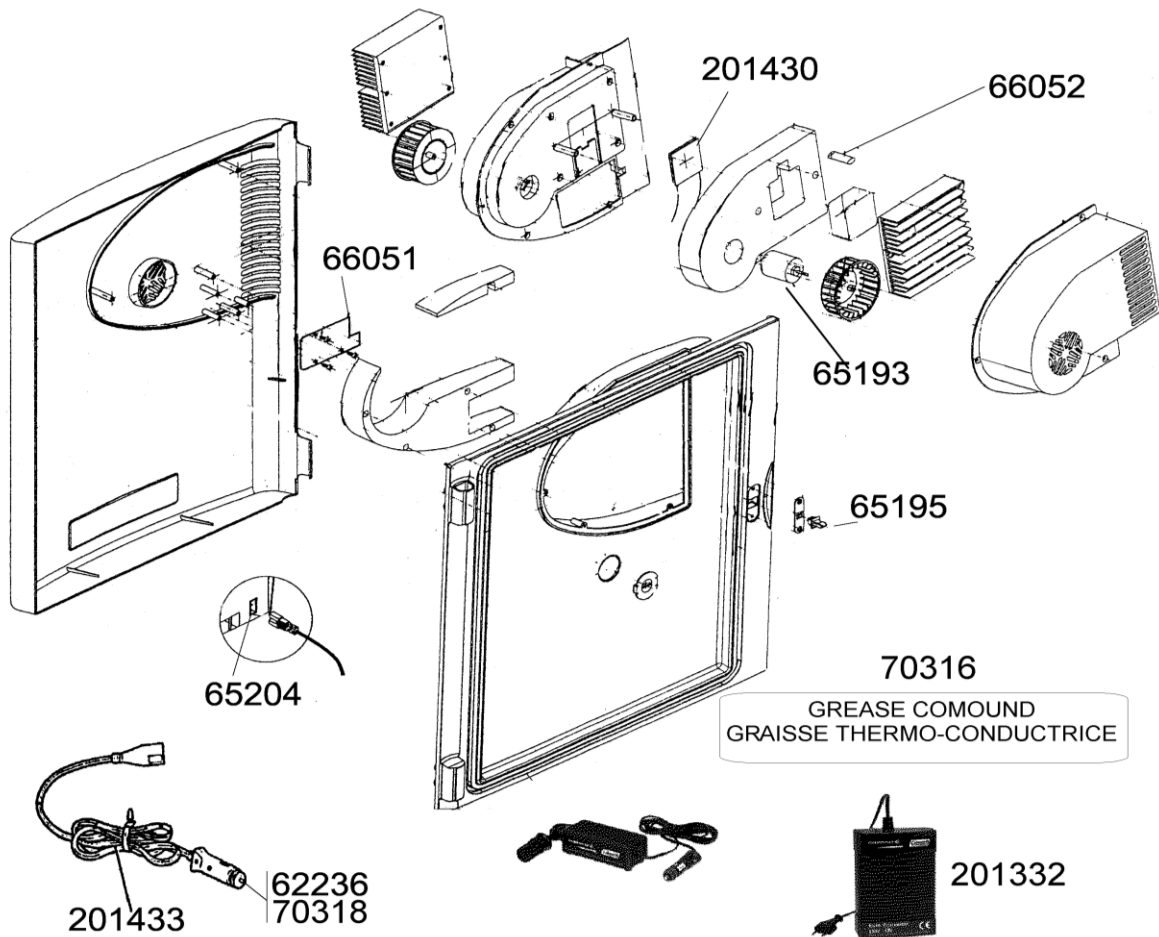

**SUPER POWERCHILL COOLER TE 36  
& SUPER ICETIME TE 36  
(Old Model / Ancien Modèle)**

The Outdoor Company™

REF.	POINTS	GB DESIGNATIONS	DESIGNATIONS F
62236	30	FUSE (X2) 7A/250V (6x30)	FUSIBLE (X2) 7A/250V (6x30)
65193	120	MOTOR - OLD MODEL	MOTEUR - ANCIEN MODELE
65195	50	LID LOCK	FERMETURE COUVERCLE
65197	50	SHELF	CLAYETTE
65204	60	MALE PLUG	FICHE MALE
66051	60	ELECTRIC PLATE	CIRCUIT ELECTRIQUE
66052	80	THERMOSTAT	THERMOSTAT
70316	70	THERMAL JOINT COMPOUND	GRAISSE THERMO-CONDUCTRICE
70318	30	FUSE (x2) 7A/250V (5x20)	FUSIBLE (x2) 7A/250V (5x20)
201332	240	ACCESSORY CONVERTER 230V/12V	ACCESSOIRE TRANSFORMATEUR 230V/12V
201430	300	THERMO ELECTRIC ELEMENTS	ELEMENTS THERMO-ELECTRIQUES
201433	120	POWER CORD	CORDON