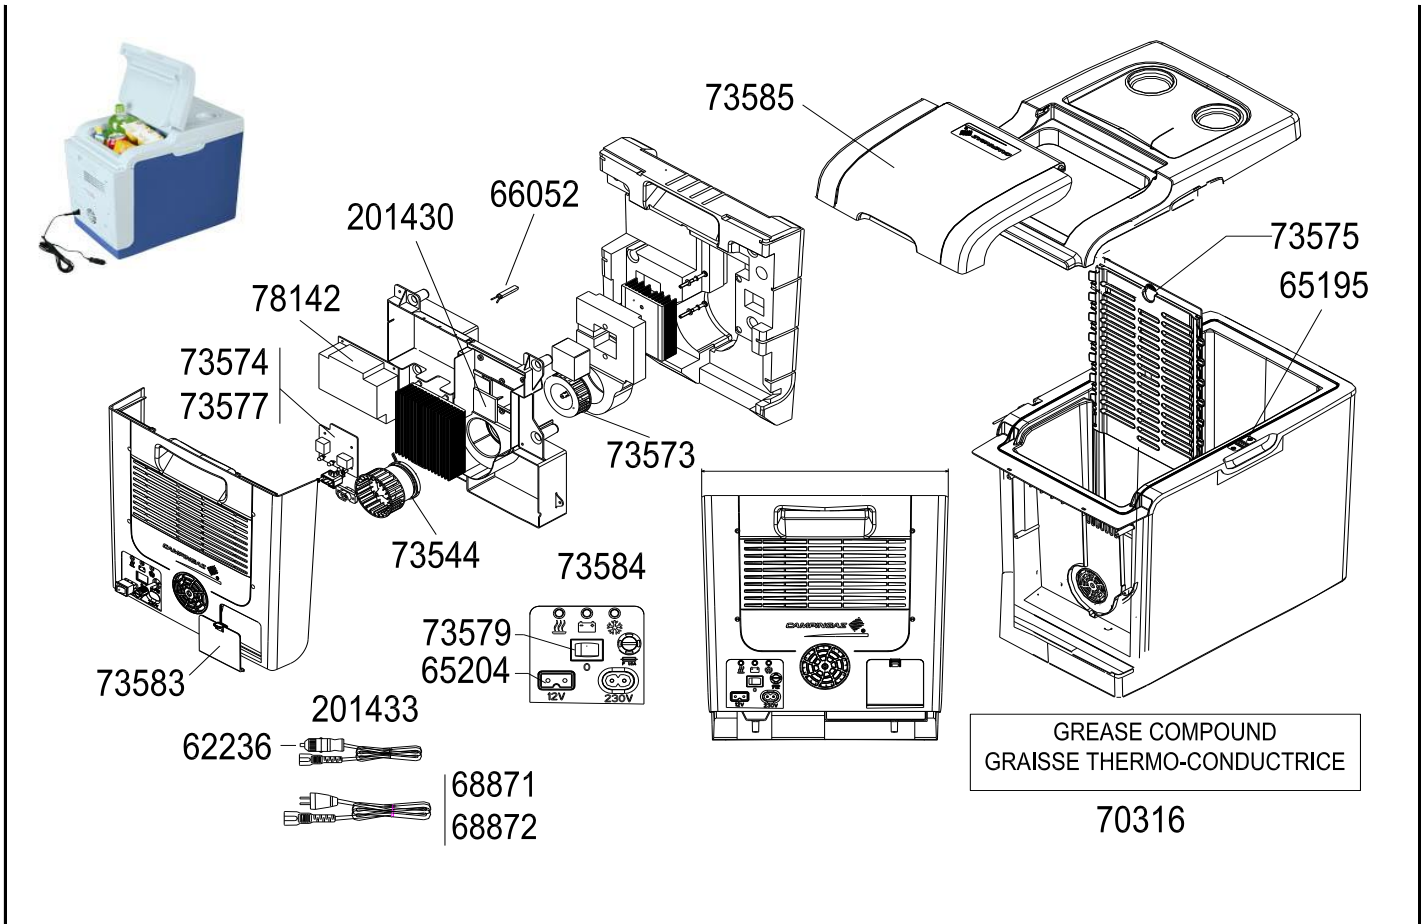

**THERMO-ELECTRIC COOLERS /
GLACIERES THERMO-ELECTRIQUES :
POWERBOX PLATINUM & DELUXE -
POWERCHILL 30 L**

REF.	POINTS	GB DESIGNATIONS	DESIGNATIONS F	PLATINUM	DELUXE	POWERCHILL
62236	30	FUSE (X2) 7A/250V (6x30)	FUSIBLE (X2) 7A/250V (6x30)	X	X	X
65195	50	LID LOCK	FERMETURE COUVERCLE	X	X	X
65204	60	MALE PLUG	FICHE MALE	X	X	X
66052	80	THERMOSTAT	THERMOSTAT	X	X	X
68871	120	POWER CORD 220 VOLTS AC	CORDON 220 VOLTS AC	X		
68872	120	POWER CORD 240 VOLTS AC - UK	CORDON 240 VOLTS AC - UK	X		
70316	70	THERMAL JOINT COMPOUND	GRAISSE THERMO-CONDUCTRICE	X	X	X
73544	180	BRUSHLESS MOTOR	MOTEUR	X	X	X
73573	50	PROPELLER	HELICE	X	X	X
73574	170	ELECTRIC PLATE	CIRCUIT ELECTRIQUE		X	X
73575	50	FULL SEPARATOR OBTURATOR	SEPARATEUR COMPLET	X	X	X
73577	180	ELECTRIC PLATE	CIRCUIT ELECTRIQUE	X		
73579	80	SWITCH	INTERRUPTEUR	X		
73583	50	COMPARTMENT DOOR - BLUE	PORTILLON BLEU			X
73584	30	FUSE 1,6 AMP	FUSIBLE 1,6 AMPERE	X	X	X
73585	70	HATCH LID - WHITE	PASSE PLAT - BLANC	X	X	
78142	380	TRANSFORMER 230/12V	TRANSFORMATEUR 230/12V	X		
201430	300	THERMO ELECTRIC ELEMENTS	ELEMENTS THERMO-ELECTRIQUES	X	X	X
201433	120	POWER CORD	CORDON	X	X	X
73581	70	PACKAGING	EMBALLAGE		X	