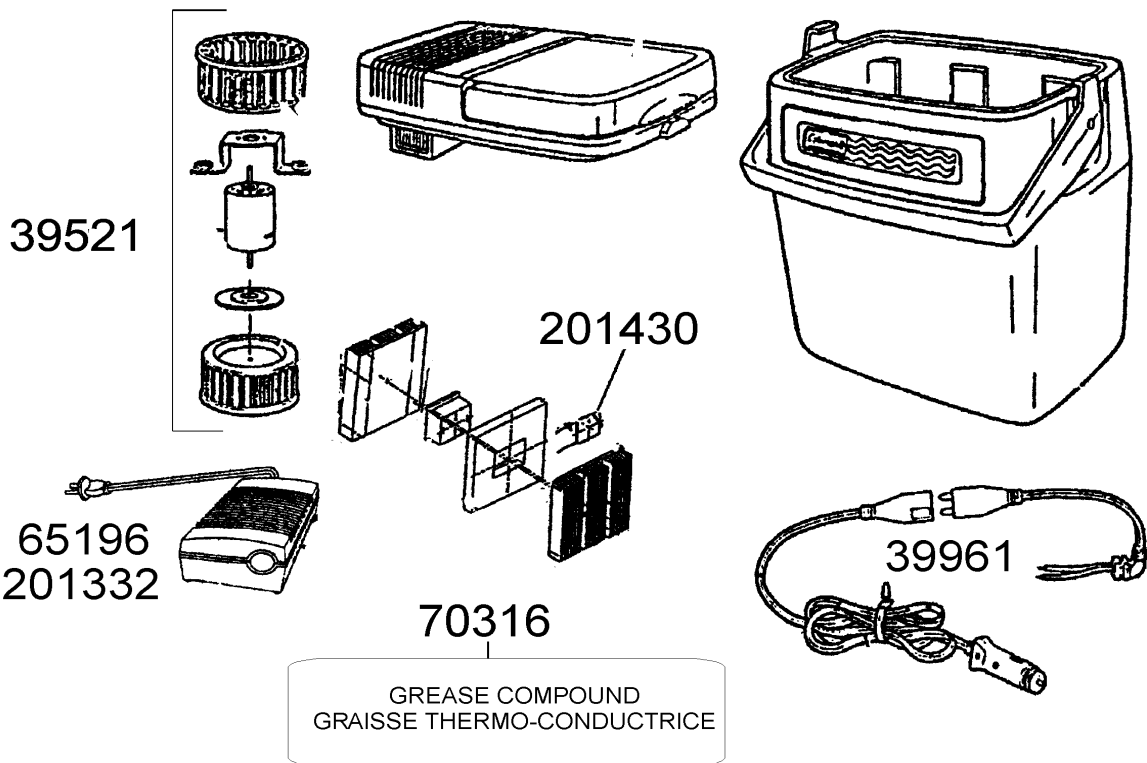

**THERMOELECTRIC COOLER
15 LITERS (5615)
GLACIERE THERMO-ELECTRIQUE 15L**

REF.	POINTS	GB - DESIGNATIONS	DESIGNATIONS - F
39521	190	FAN MOTOR+PROPELLERS	MOTEUR DE VENTILATEUR/HELICES
39961	220	POWER CORD	CORDON D'ALIMENTATION
65196	320	CONVERTER 24V/12V	CONVERTISSEUR 24V/12V
70316	70	THERMAL JOINT COMPOUND	GRAISSE THERMO-CONDUCTRICE
201332	240	ACCESSORY CONVERTER 230V/12V	ACCESSOIRE TRANSFORMATEUR 230V/12V
201430	300	THERMO ELECTRIC ELEMENTS	ELEMENTS THERMO-ELECTRIQUES