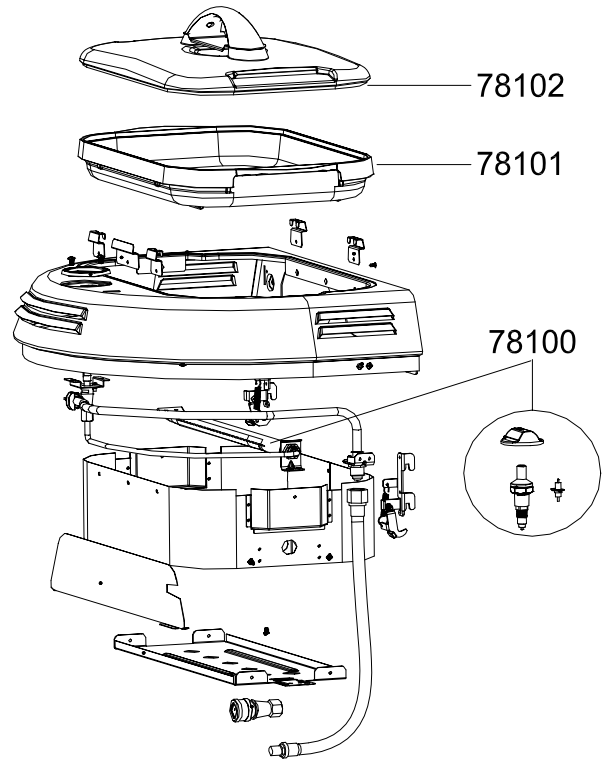

**SELECT GRIDDLE SKILLET &
SELECT MULTI DRAWER**

GRIDDLE SKILLET

MULTI DRAWER

REF.	POINTS	GB DESIGNATIONS	DESIGNATIONS F		
				GRIDDLE SKILLET	MULTI DRAWER
78100	190	ELECTRODE+PIEZO+KNOB+BURNER	ELECTRODE+PIEZO+VOLANT+BRULEUR	X	
78101	500	SKILLET	POELON	X	
78102	280	LID	COUVERCLE	X	
78103	320	LID	COUVERCLE		X
78104	290	FOOD STORAGE	CLAYETTE		X
78105	450	SIDE SHELF FOR MULTI DRAWER	SUPPORT DE CLAYETTE		X