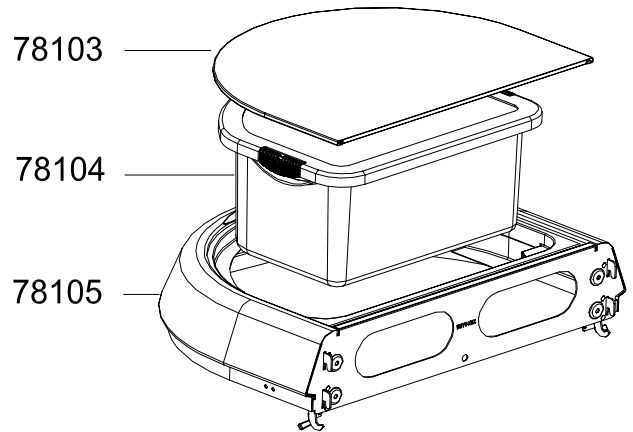

**SELECT GRIDDLE SKILLET &
SELECT MULTI DRAWER**

GRIDDLE SKILLET

MULTI DRAWER

REF.	POINTS	GB DESIGNATIONS	DESIGNATIONS F		
				GRIDDLE SKILLET	MULTI DRAWER
78100	190	ELECTRODE+PIEZO+KNOB+BURNER	ELECTRODE+PIEZO+VOLANT+BRULEUR	X	
78101	500	SKILLET	POELON	X	
78102	280	LID	COUVERCLE	X	
78103	320	LID	COUVERCLE		X
78104	290	FOOD STORAGE	CLAYETTE		X
78105	450	SIDE SHELF FOR MULTI DRAWER	SUPPORT DE CLAYETTE		X