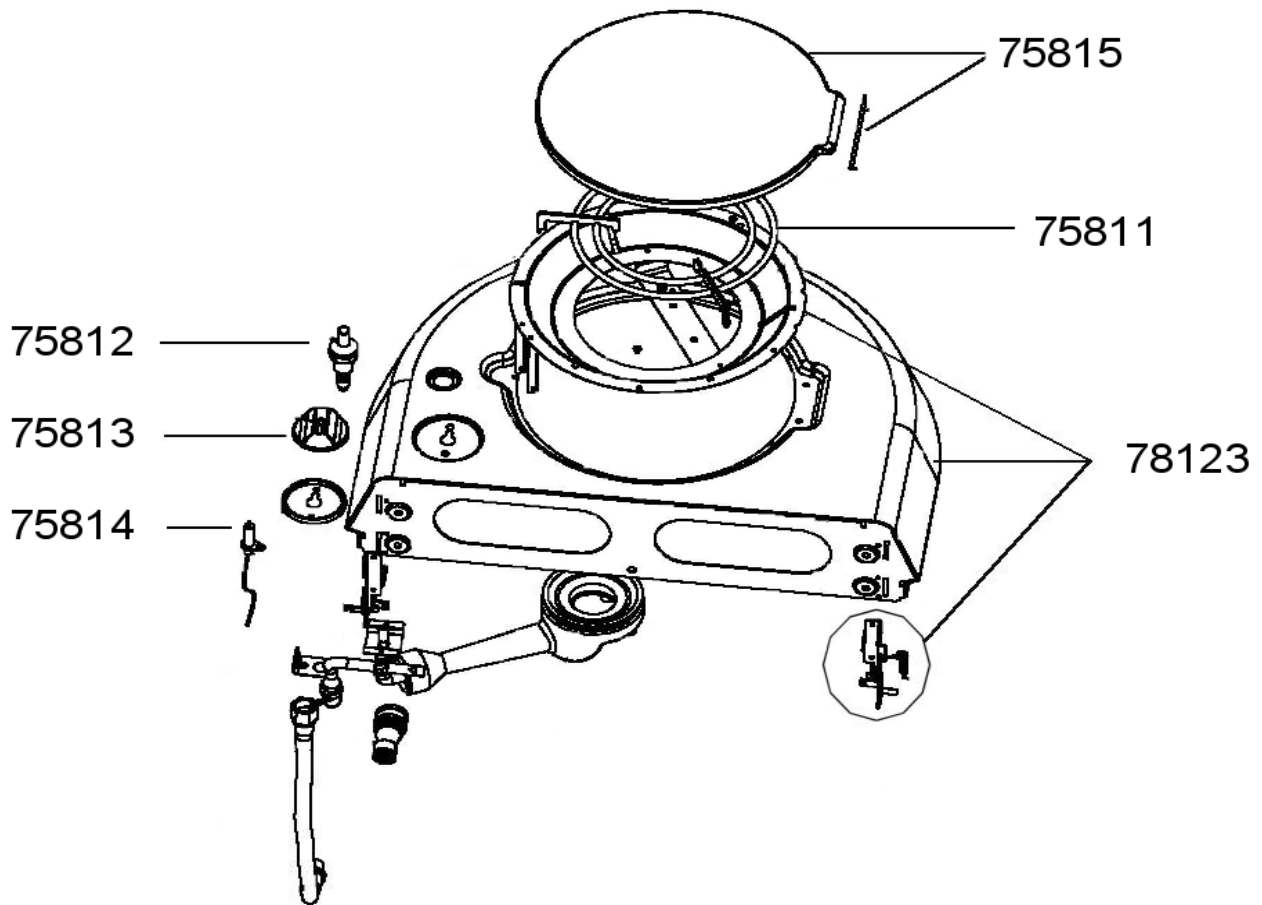

**BARBECUE SIDE STOVE / RECHAUD
LATERAL BARBECUE : SELECT
GRILL 3B**

REF.	POINTS	GB - DESIGNATIONS	DESIGNATIONS - F -
75811	50	PAN SUPPORT	SUPPORT DE CASSEROLE
75812	50	PIEZO IGNITOR	BOUTON PIEZO
75813	40	KNOB	VOLANT
75814	40	ELECTRODE	ELECTRODE
75815	100	LID	COUVERCLE
78123	610	SIDE STOVE TRAY	PLATEAU RECHAUD LATERAL