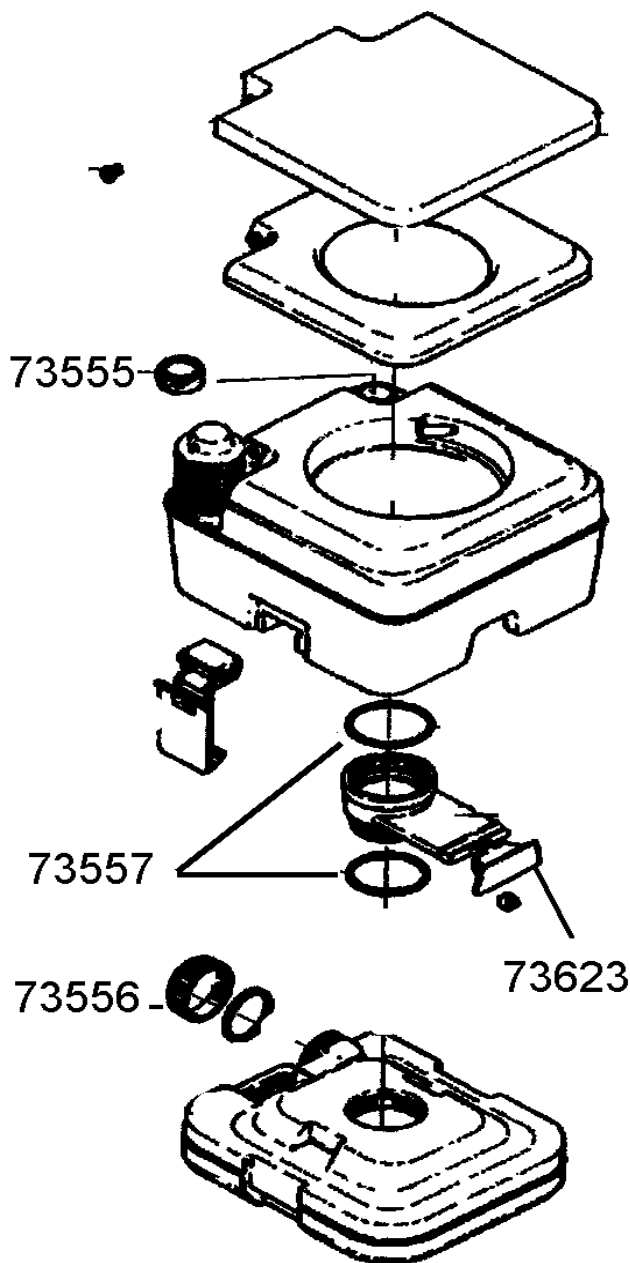

CHEMICAL TOILET - WC CHIMIQUE : PORTA'TOILET

REF.	POINTS	GB - DESIGNATIONS	DESIGNATIONS - F
73555	50	SMALL CAP	PETIT BOUCHON
73556	65	LARGE CAP	GROS BOUCHON
73557	90	VALVE O RINGS (TOP & BOTTOM)	JOINTS DE VALVE (HAUT & BAS)
73623	80	GATE VALVE	TIRETTE DE CUVE